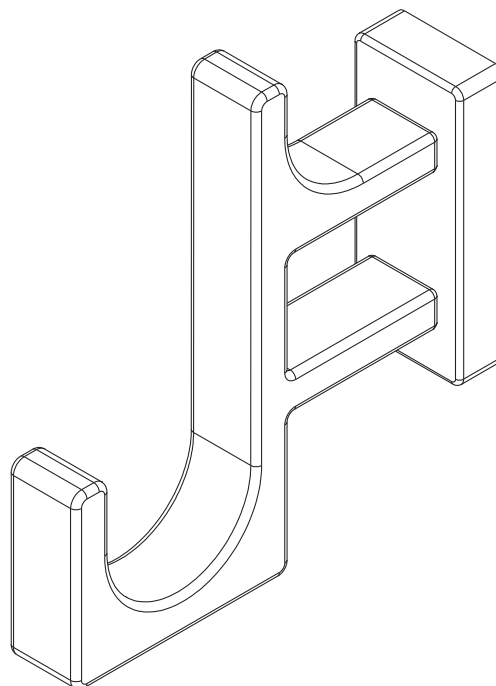

Features

- Solid brass construction
- Complements Frame product series

Single Robe Hook

3010

Codes / Standards Compliance

Meets or exceeds the following at date of manufacture:

- All applicable US Federal and State material regulations

Colors / Finishes

- PC: Polished Chrome
- SN: Satin Nickel

Other: N/A

Specified Model

Model	Description	Colors | Finishes
3010	Single Robe Hook	☐ PC ☐ SN

Product Specification: Add "Color / Finish" Suffix to Model Number Below.

The Single Robe Hook shall be made of solid brass construction. Single Robe Hook shall complement GINGER Frame product series. Single Robe Hook shall be GINGER Model 3010/_____.