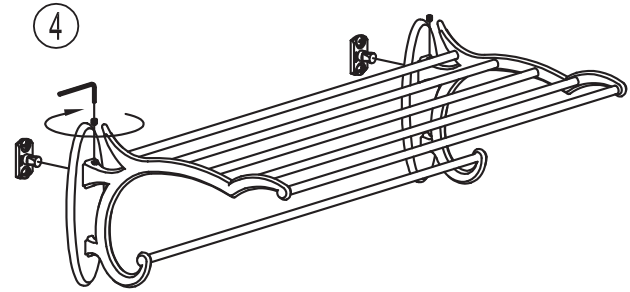

*Complement
your purchase
with these
fine accessories
also from
GINGER®:*

*Towel Bars
Towel Rings
Toilet Tissue Holders
Hooks
Soap Dishes
Tumbler Holders
Toiletry Shelves
Grab Bars
Mirrors
Lights
Bud Vases
Hotel Shelves
Shower Curtain Rods
Soap & Bottle Baskets
Cabinet Hardware*

Circe®

INSTALLATION
INSTRUCTIONS

for
Hotel Shelf

2743

GINGER
Luxury For Your Lifestyle™

2001 CARNEGIE AVENUE
SANTA ANA, CA 92705
949-417-5207
www.gingerco.com

GINGER
Luxury For Your Lifestyle™

INSTALLATION INSTRUCTIONS