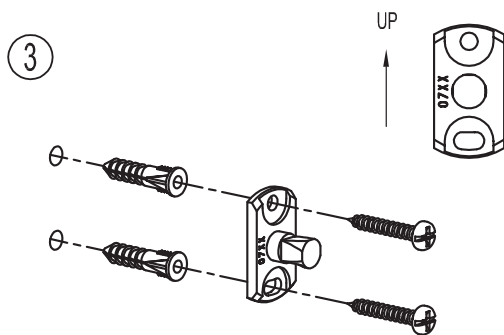

Circe®

INSTALLATION
INSTRUCTIONS

for
Hotel Shelf

2743

GINGER
Luxury For Your Lifestyle™

2001 CARNEGIE AVENUE
SANTA ANA, CA 92705
949-417-5207
www.gingerco.com

GINGER
Luxury For Your Lifestyle™

INSTALLATION INSTRUCTIONS