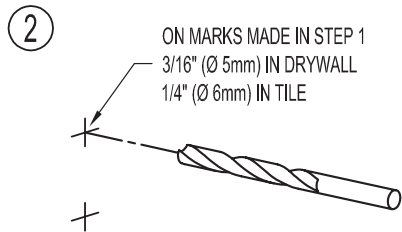

Circe®

INSTALLATION
INSTRUCTIONS

for
Hotel Shelf

2743

GINGER
Luxury For Your Lifestyle™

2001 CARNEGIE AVENUE
SANTA ANA, CA 92705
949-417-5207
www.gingerco.com

GINGER
Luxury For Your Lifestyle™

INSTALLATION INSTRUCTIONS