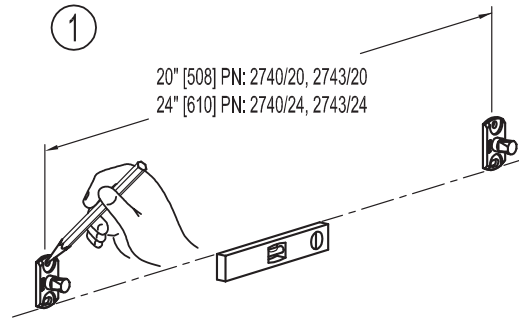

Circe®

INSTALLATION
INSTRUCTIONS

for
Hotel Shelf

2743

GINGER
Luxury For Your Lifestyle™

2001 CARNEGIE AVENUE
SANTA ANA, CA 92705
949-417-5207
www.gingerco.com

GINGER
Luxury For Your Lifestyle™

INSTALLATION INSTRUCTIONS