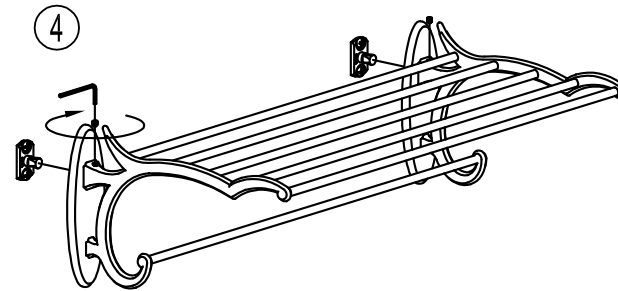

*Complement  
your purchase  
with these  
fine accessories  
also from  
GINGER®:*

*Towel Bars  
Towel Rings  
Toilet Tissue Holders  
Hooks  
Soap Dishes  
Tumbler Holders  
Toiletry Shelves  
Grab Bars  
Mirrors  
Lights  
Bud Vases  
Hotel Shelves  
Shower Curtain Rods  
Soap & Bottle Baskets  
Cabinet Hardware*

# Circe

INSTALLATION  
INSTRUCTIONS

for

**Hotel Shelf**

2740

2001 CARNEGIE AVE  
SANTA ANA CA  
T. 949-417-5207

[www.gingerco.com](http://www.gingerco.com)

MODEL No: 2743/20  
2743/24