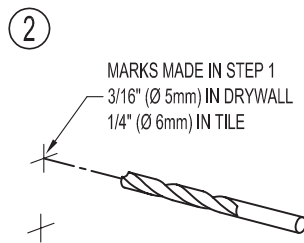

Circe® By GINGER

Luxury For Your Lifestyle™

INSTALLATION INSTRUCTIONS

CARE OF FINE BRASS

To clean, use warm water only.
NEVER use abrasives or detergents.