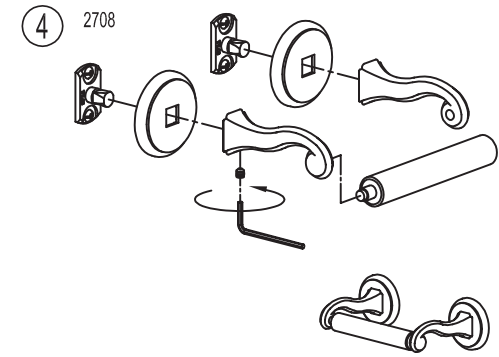

Circe® By GINGER

Luxury For Your Lifestyle™

INSTALLATION INSTRUCTIONS

CARE OF FINE BRASS

To clean, use warm water only.
NEVER use abrasives or detergents.