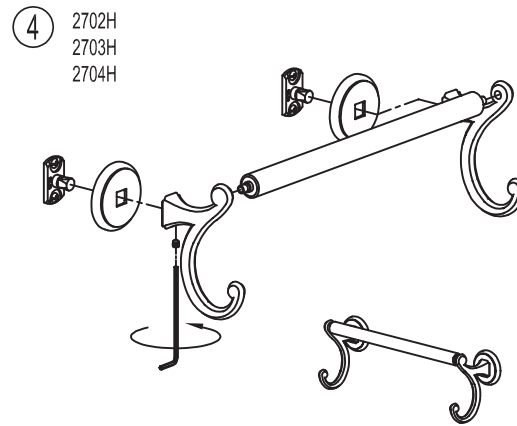

Circe® By GINGER

Luxury For Your Lifestyle™

INSTALLATION INSTRUCTIONS

CARE OF FINE BRASS

To clean, use warm water only.
NEVER use abrasives or detergents.