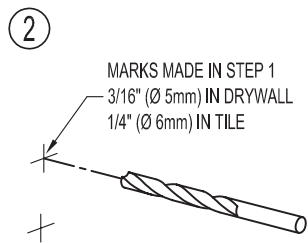

Circe® By GINGER

Luxury For Your Lifestyle™

INSTALLATION INSTRUCTIONS

CARE OF FINE BRASS

To clean, use warm water only.
NEVER use abrasives or detergents.