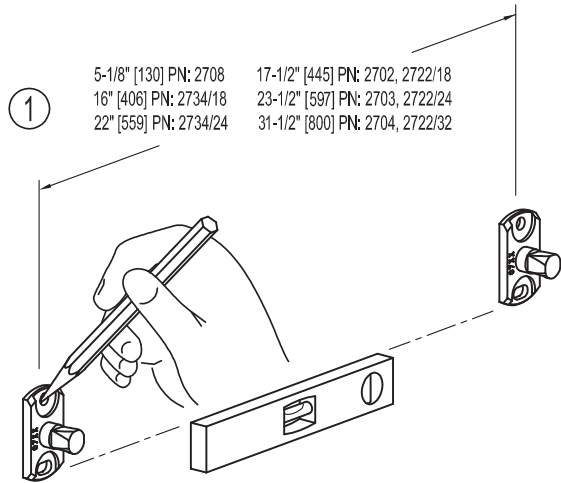

Circe® By GINGER

Luxury For Your Lifestyle™

INSTALLATION INSTRUCTIONS

CARE OF FINE BRASS

To clean, use warm water only.
NEVER use abrasives or detergents.