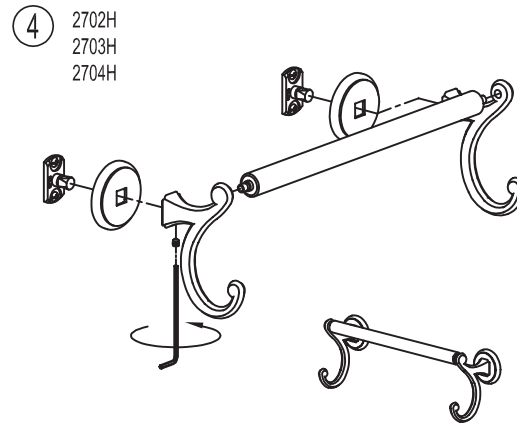

Circe® By GINGER

Luxury For Your Lifestyle™

INSTALLATION INSTRUCTIONS

CARE OF FINE BRASS

To clean, use warm water only.
NEVER use abrasives or detergents.