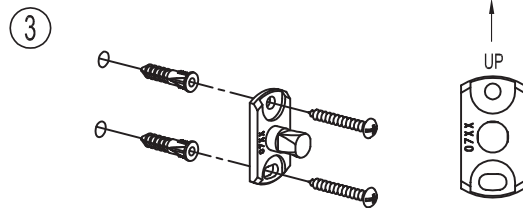

Circe® By GINGER

Luxury For Your Lifestyle™

INSTALLATION INSTRUCTIONS

CARE OF FINE BRASS

To clean, use warm water only.
NEVER use abrasives or detergents.