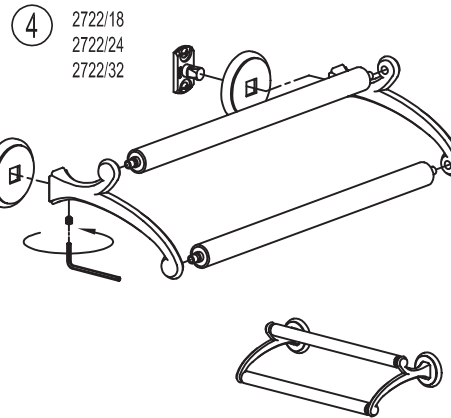

Circe® By GINGER

Luxury For Your Lifestyle™

INSTALLATION INSTRUCTIONS

CARE OF FINE BRASS

To clean, use warm water only.
NEVER use abrasives or detergents.