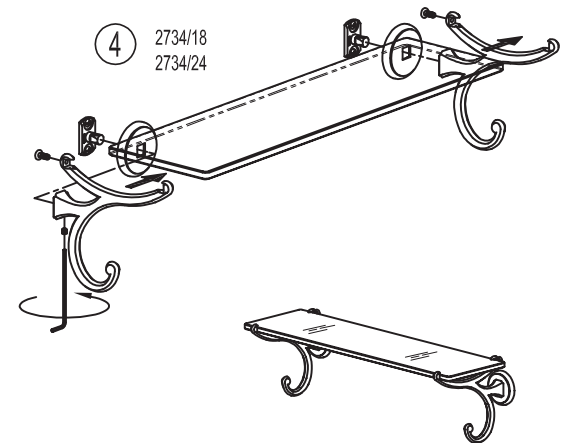

Circe® By GINGER

Luxury For Your Lifestyle™

INSTALLATION INSTRUCTIONS

CARE OF FINE BRASS

To clean, use warm water only.
NEVER use abrasives or detergents.