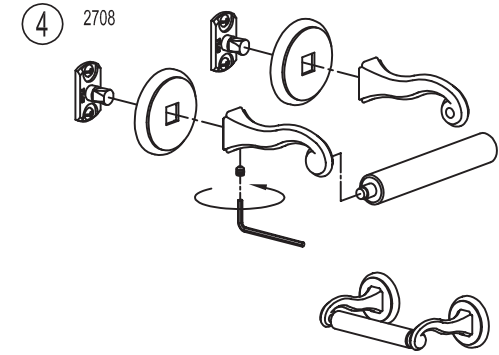

Circe® By GINGER

Luxury For Your Lifestyle™

INSTALLATION INSTRUCTIONS

CARE OF FINE BRASS

To clean, use warm water only.
NEVER use abrasives or detergents.