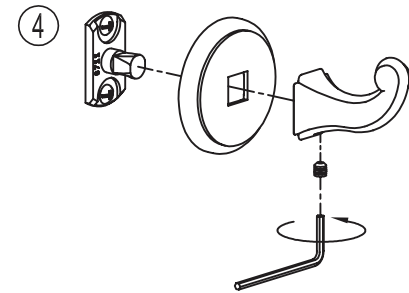

Toilet Tissue Holders

Toiletry Shelves

Tumbler Holders

Circe®

INSTALLATION

INSTRUCTIONS

for

Single Post Accessories

2705, 2710, 2711, 2736

GINGER
Luxury For Your Lifestyle™

2001 CARNEGIE AVENUE
SANTA ANA, CA 92705
949-417-5207
www.gingerco.com

GINGER
Luxury For Your Lifestyle™

CARE OF FINE BRASS
To clean, use warm water only.
NEVER use abrasives or detergents.