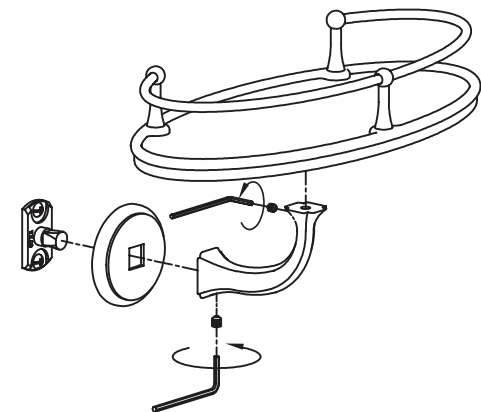

Lights

Mirrors

Robe Hooks

Shower Curtain Rods

Soap & Bottle Baskets

Soap Dishes & Dispensers

Towel Bars

Towel Rings

Toilet Tissue Holders

Toiletry Shelves

Tumbler Holders

Circe®

INSTALLATION

INSTRUCTIONS

for

Single Post Accessories

2705, 2710, 2711, 2736

GINGER
Luxury For Your Lifestyle™

2001 CARNEGIE AVENUE
SANTA ANA, CA 92705
949-417-5207
www.gingerco.com

GINGER
Luxury For Your Lifestyle™

CARE OF FINE BRASS
To clean, use warm water only.
NEVER use abrasives or detergents.