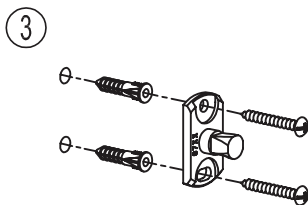

Toilet Tissue Holders

Toiletry Shelves

Tumbler Holders

Circe®

INSTALLATION

INSTRUCTIONS

for

Single Post Accessories

2705, 2710, 2711, 2736

GINGER
Luxury For Your Lifestyle™

2001 CARNEGIE AVENUE
SANTA ANA, CA 92705
949-417-5207
www.gingerco.com

GINGER
Luxury For Your Lifestyle™

CARE OF FINE BRASS
To clean, use warm water only.
NEVER use abrasives or detergents.