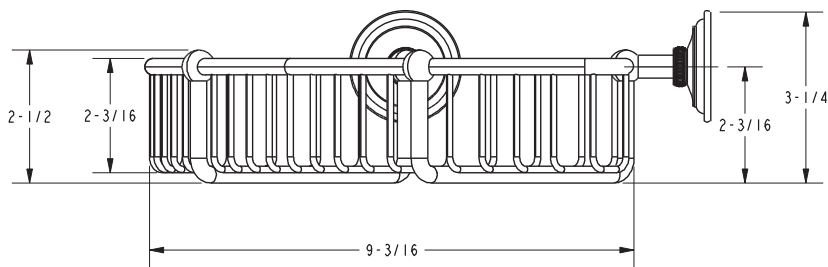

Features

- Solid brass frame
- Basket extends approximately 10-3/4" along each wall from corner

Codes / Standards Compliance

Meets or exceeds the following at date of manufacture:

- All applicable US Federal and State material regulations

Product Specification: Add glass type designator and "Color / Finish" suffix to Model number, below.

The Basket shall be of solid brass construction. Basket Shelf shall incorporate a triangular shape that extends approximately 10-3/4" along each wall from corner. Basket shall be GINGER model 26554/_____.

26554

Product Dimensions *(units are in inches)*

London Terrace Basket 26554

GINGER