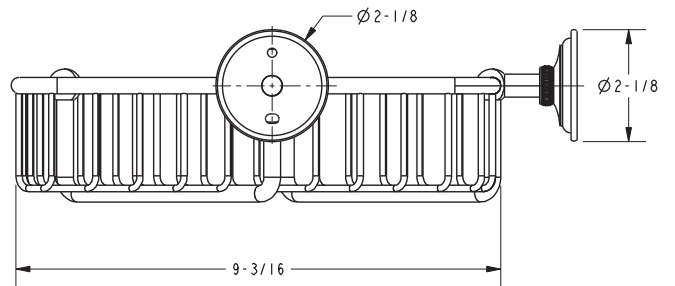

Features

- Solid brass frame
- Basket extends approximately 10-3/4" along each wall from corner

Codes / Standards Compliance

Meets or exceeds the following at date of manufacture:

- All applicable US Federal and State material regulations

Colors / Finishes

- PC: Polished Chrome
- PN: Polished Nickel
- SN: Satin Nickel
- Other: NA

Specified Model

Model	Description	Colors Finishes
26554	9" Corner Basket	<input type="checkbox"/> PC <input type="checkbox"/> PN <input type="checkbox"/> SN

Product Specification: Add glass type designator and "Color / Finish" suffix to Model number, below.

The Basket shall be of solid brass construction. Basket Shelf shall incorporate a triangular shape that extends approximately 10-3/4" along each wall from corner. Basket shall be GINGER model 26554/_____.

26554

Product Dimensions *(units are in inches)*

London Terrace Basket 26554

GINGER