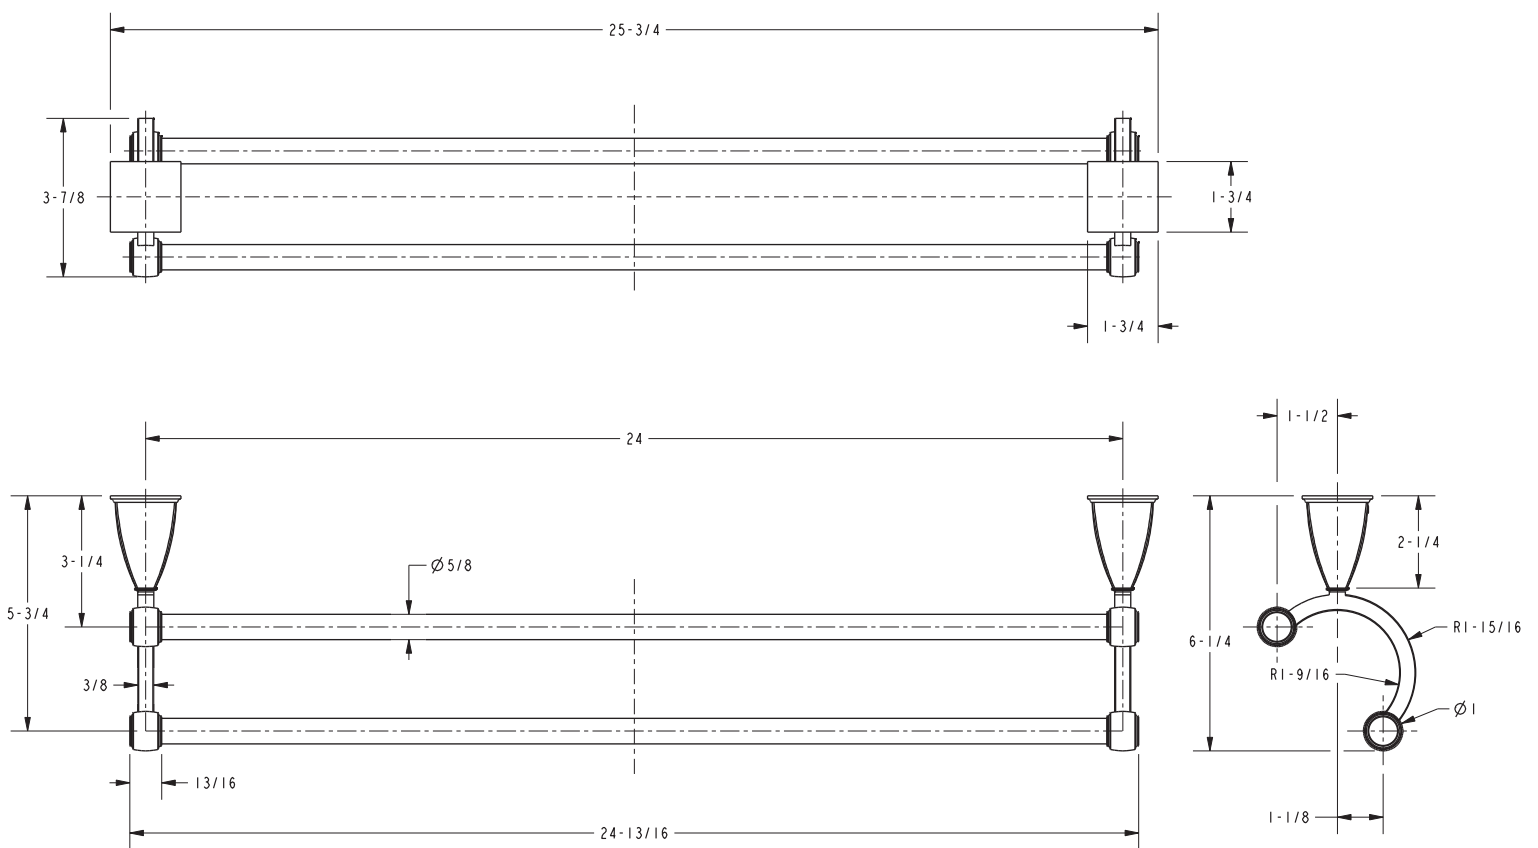

### Product Specification: Add "Length Indicator and Color / Finish" suffix to Model number, below.

The Double Towel Bar shall be made of solid brass construction. Double Towel Bar shall complement GINGER Quattro product series. Double Towel Bar shall be GINGER Model 1822/\_\_\_\_ .

## Product Dimensions *(units are in inches)*