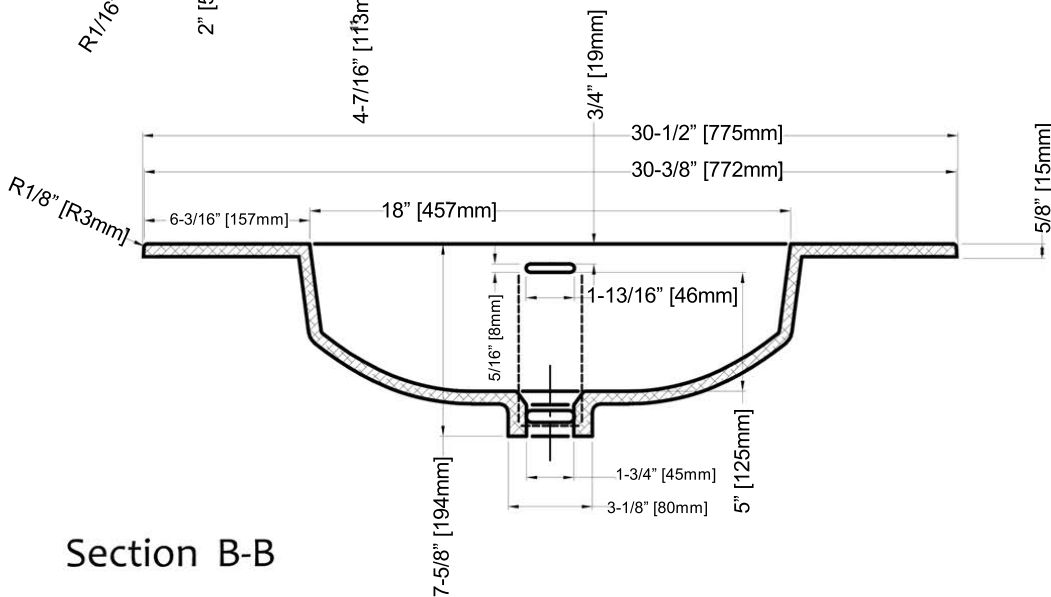

TS1-S3122MW1

31" Single Hole

SPECIFICATION SHEET

Features

Profile: 5/8" (15mm)

Edge: Ease

Bowl: Integral rectangular bowl

Material: Pure acrylic

Section A-A

Section B-B