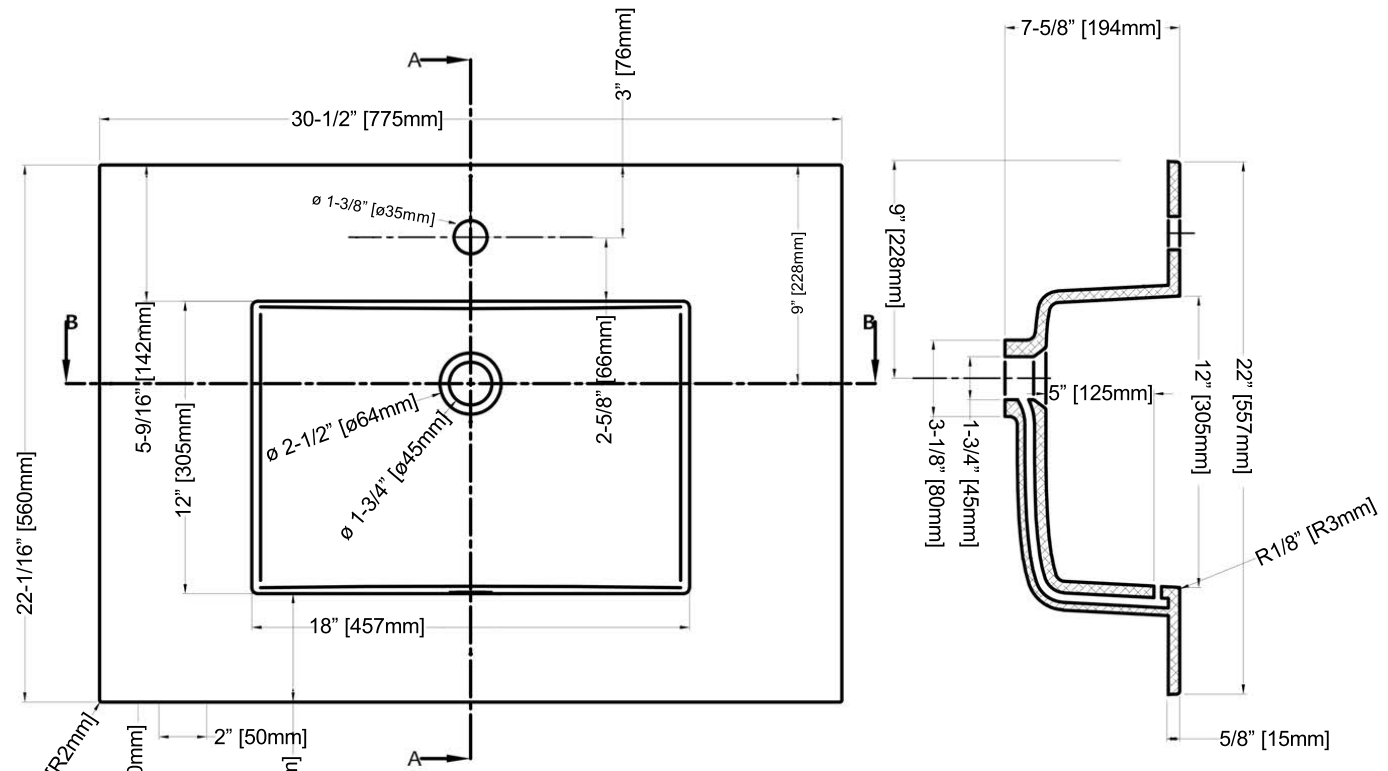

TS1-S3122MW1

31" Single Hole

SPECIFICATION SHEET

Features

Profile: 5/8" (15mm)

Edge: Ease

Bowl: Integral rectangular bowl

Material: Pure acrylic

Section A-A

Section B-B