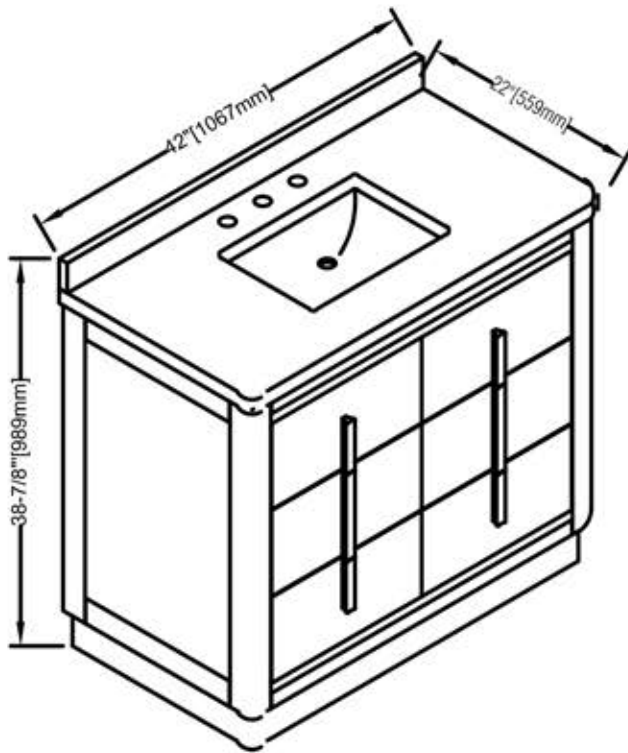

1712-V42

42" Vanity, Top & Sink Set

SPECIFICATION SHEET

Features

- Materials: Poplar Solids / Oak Veneer
- Top (included): Carrera Quartz pre-drill 8" widespread
- Backsplash (included): 2/3" x 4"h
- Sink (included): White Ceramic Undermount
- Drawer: 3
- Top drawer: Built-in power station with 2 AC outlets, 2 USB ports and Power Switch
- Drawer Box: 1/2 Solid Pine, Four-sided English Dovetail
- Hardware: Satin Nickel