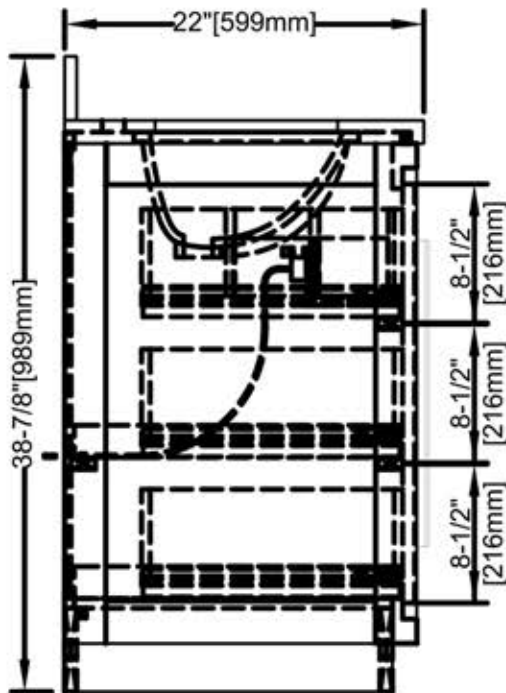

1712-V42

42" Vanity, Top & Sink Set

SPECIFICATION SHEET

Features

- Materials: Poplar Solids / Oak Veneer
- Top (included): Carrera Quartz pre-drill 8" widespread
- Backsplash (included): 2/3" x 4"h
- Sink (included): White Ceramic Undermount
- Drawer: 3
- Top drawer: Built-in power station with 2 AC outlets, 2 USB ports and Power Switch
- Drawer Box: 1/2 Solid Pine, Four-sided English Dovetail
- Hardware: Satin Nickel