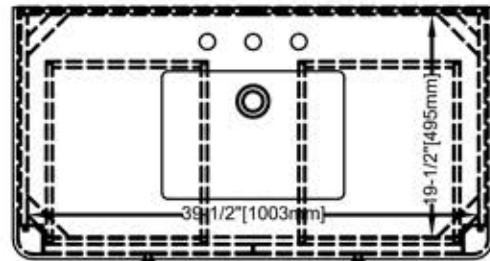

Colors / Finish

1712-Classic Blue