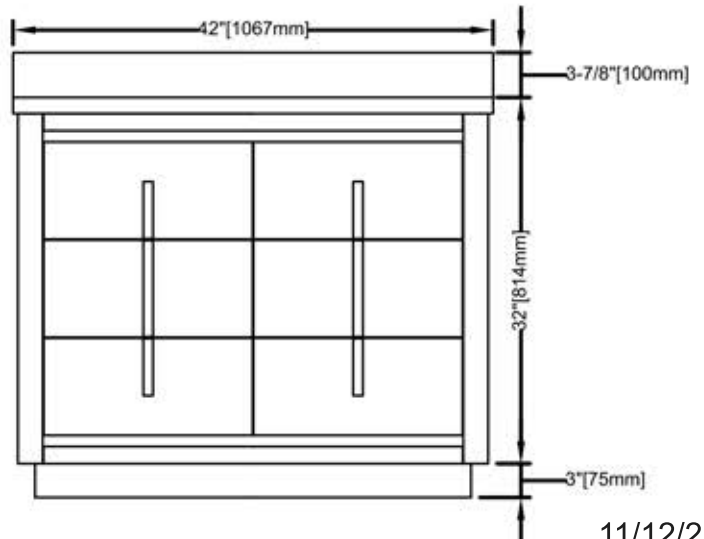

Colors / Finish

1712-Classic Blue