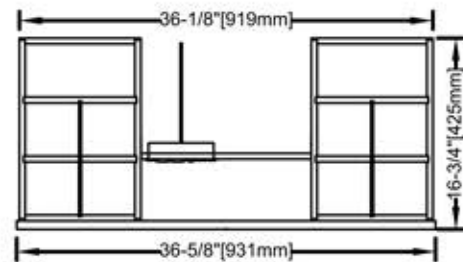

Colors / Finish

1712-Classic Blue