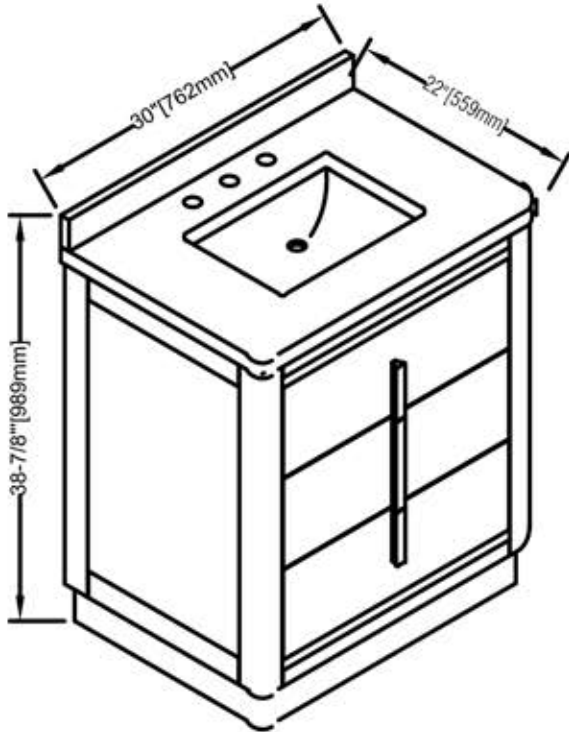

1712-V30

30" Vanity, Top & Sink Set

SPECIFICATION SHEET

Features

Materials: Poplar Solids / Oak Veneer

Top (included): Carrera Quartz pre-drill 8" widespread

Backsplash (included): 2/3" x 4"h

Sink (included): White Ceramic Undermount

Drawer: 3

Top drawer: Built-in power station with 2 AC outlets,

2 USB ports and Power Switch

Drawer Box: 1/2 Solid Pine, Four-sided English Dovetail

Hardware: Satin Nickel

Colors / Finish

1712-Classic Blue