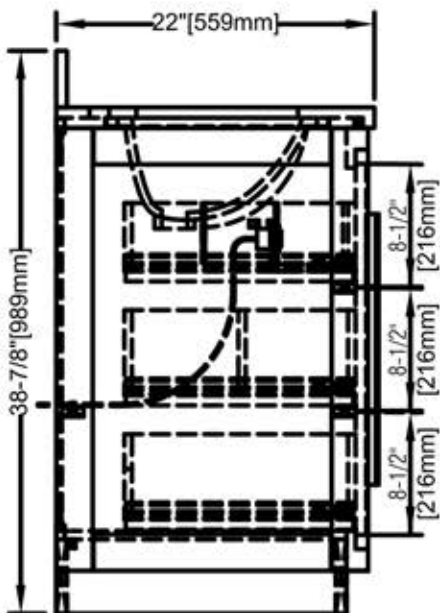

1712-V30

30" Vanity, Top & Sink Set

SPECIFICATION SHEET

Features

Materials: Poplar Solids / Oak Veneer

Top (included): Carrera Quartz pre-drill 8" widespread

Backsplash (included): 2/3" x 4"h

Sink (included): White Ceramic Undermount

Drawer: 3

Top drawer: Built-in power station with 2 AC outlets,

2 USB ports and Power Switch

Drawer Box: 1/2 Solid Pine, Four-sided English Dovetail

Hardware: Satin Nickel

Colors / Finish

1712-Classic Blue