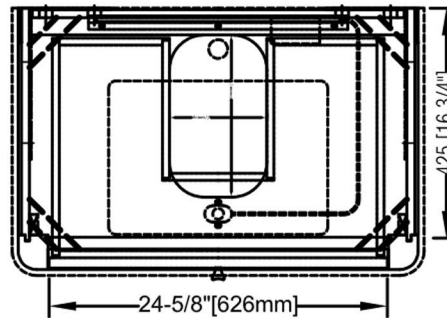

1711-WV3020

30" Wall Mount Vanity Top & Sink Set

SPECIFICATION SHEET

Features

Materials: Oak Solids / Elm Veneer

Drawer: 2

Top drawer: Removeable Dividers

Top drawer: Built-in power station with 2 AC outlets, 2USB ports, on/off switch

Drawer Box: 1/2" Solids, 4-sided English Dovetail

Glides: Undermount, Soft closing

Motion sensor- LED light mounted under vanity

time setting: 3 minutes / detection angle: 120°

detection distance: 10 feet

Hardware: Brushed Nickel

Top: Carrera Quartz(top & backsplash included in set), pre-drilled for single hole

Sink: Rectangular ceramic undermount (included in set)

Colors / Finish

1711-Fossil Beige

9/8/2022