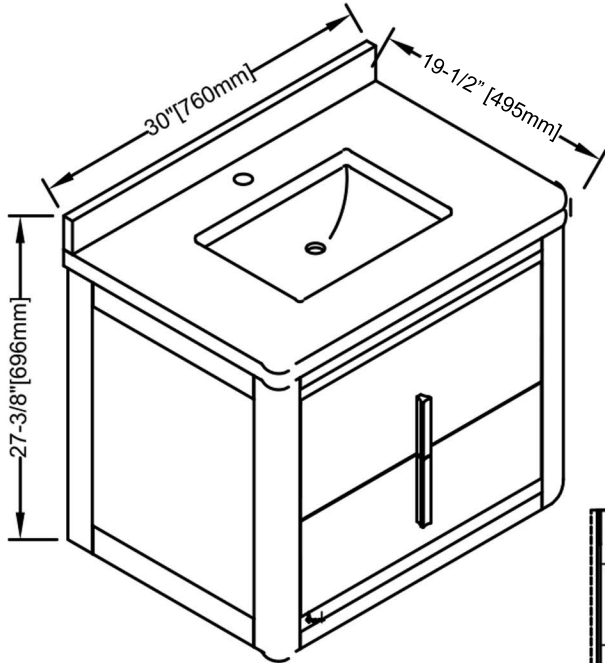

1711-WV3020

30" Wall Mount Vanity Top & Sink Set

SPECIFICATION SHEET

Features

Materials: Oak Solids / Elm Veneer

Drawer: 2

Top drawer: Removeable Dividers

Top drawer: Built-in power station with 2 AC outlets, 2USB ports, on/off switch

Drawer Box: 1/2" Solids, 4-sided English Dovetail

Glides: Undermount, Soft closing

Motion sensor- LED light mounted under vanity

time setting: 3 minutes / detection angle: 120°

detection distance: 10 feet

Hardware: Brushed Nickel

Top: Carrera Quartz(top & backsplash included in set), pre-drilled for single hole

Sink: Rectangular ceramic undermount (included in set)

Colors / Finish

1711-Fossil Beige

9/8/2022