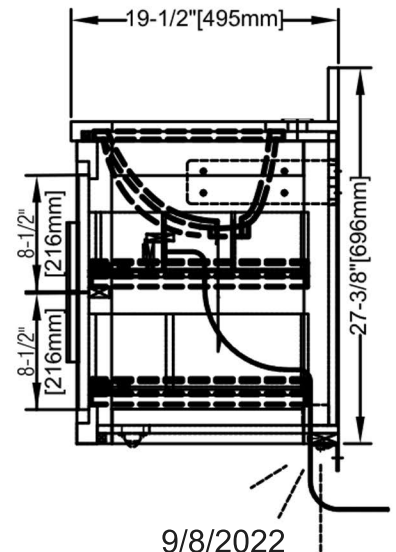

1711-WV3020

30" Wall Mount Vanity Top & Sink Set

SPECIFICATION SHEET

Features

Materials: Oak Solids / Elm Veneer

Drawer: 2

Top drawer: Removeable Dividers

Top drawer: Built-in power station with 2 AC outlets, 2USB ports, on/off switch

Drawer Box: 1/2" Solids, 4-sided English Dovetail

Glides: Undermount, Soft closing

Motion sensor- LED light mounted under vanity

time setting: 3 minutes / detection angle: 120°

detection distance: 10 feet

Hardware: Brushed Nickel

Top: Carrera Quartz(top & backsplash included in set), pre-drilled for single hole

Sink: Rectangular ceramic undermount (included in set)

Colors / Finish

1711-Fossil Beige

9/8/2022