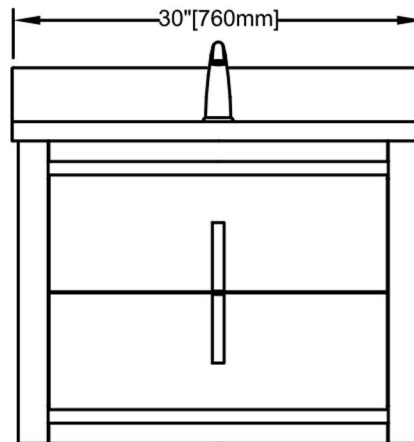

1711-WV3020

30" Wall Mount Vanity Top & Sink Set

SPECIFICATION SHEET

Features

Materials: Oak Solids / Elm Veneer

Drawer: 2

Top drawer: Removeable Dividers

Top drawer: Built-in power station with 2 AC outlets, 2USB ports, on/off switch

Drawer Box: 1/2" Solids, 4-sided English Dovetail

Glides: Undermount, Soft closing

Motion sensor- LED light mounted under vanity

time setting: 3 minutes / detection angle: 120°

detection distance: 10 feet

Hardware: Brushed Nickel

Top: Carrera Quartz(top & backsplash included in set), pre-drilled for single hole

Sink: Rectangular ceramic undermount (included in set)

Colors / Finish

1711-Fossil Beige

9/8/2022