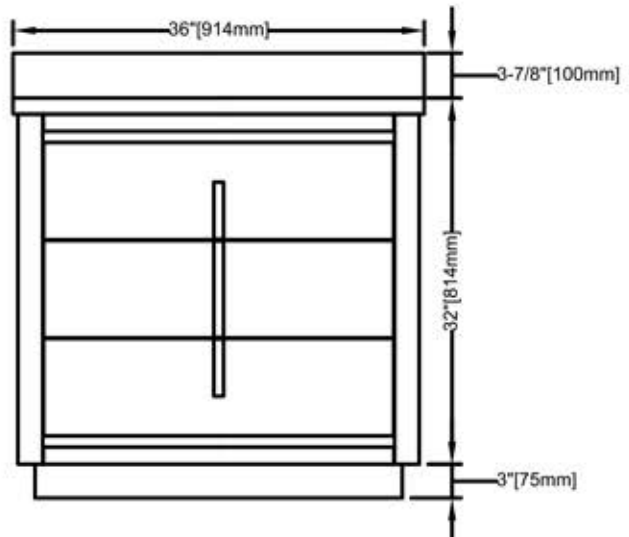

1711-V36

36" Vanity, Top & Sink Set

SPECIFICATION SHEET

Features

Materials: Poplar Solids / Oak Veneer

Top (included): Carrera Quartz pre-drill 8" widespread

Backsplash (included): 2/3" x 4" h

Sink (included): White Ceramic Undermount

Drawer: 3

Top drawer: Built-in power station with 2 AC outlets, 2 USB ports and Power Switch

Drawer Box: 1/2 Solid Pine, Four-sided English Dovetail

Hardware: Satin Nickel

Colors / Finish

1711-Fossil Beige