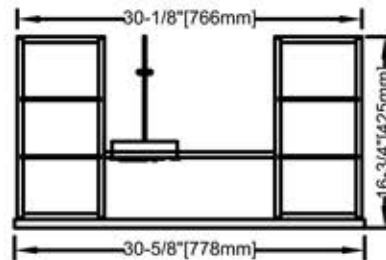

1711-V36

36" Vanity, Top & Sink Set

SPECIFICATION SHEET

Features

Materials: Poplar Solids / Oak Veneer

Top (included): Carrera Quartz pre-drill 8" widespread

Backsplash (included): 2/3" x 4" h

Sink (included): White Ceramic Undermount

Drawer: 3

Top drawer: Built-in power station with 2 AC outlets, 2 USB ports and Power Switch

Drawer Box: 1/2 Solid Pine, Four-sided English Dovetail

Hardware: Satin Nickel

Colors / Finish

1711-Fossil Beige