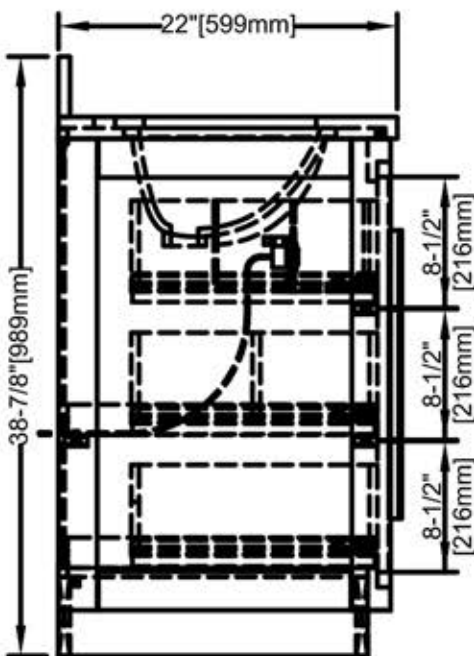

1711-V36

36" Vanity, Top & Sink Set

SPECIFICATION SHEET

Features

Materials: Poplar Solids / Oak Veneer

Top (included): Carrera Quartz pre-drill 8" widespread

Backsplash (included): 2/3" x 4" h

Sink (included): White Ceramic Undermount

Drawer: 3

Top drawer: Built-in power station with 2 AC outlets, 2 USB ports and Power Switch

Drawer Box: 1/2 Solid Pine, Four-sided English Dovetail

Hardware: Satin Nickel

Colors / Finish

1711-Fossil Beige