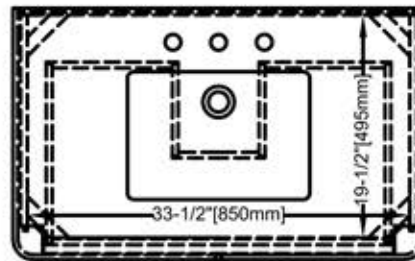

1711-V36

36" Vanity, Top & Sink Set

SPECIFICATION SHEET

Features

Materials: Poplar Solids / Oak Veneer

Top (included): Carrera Quartz pre-drill 8" widespread

Backsplash (included): 2/3" x 4" h

Sink (included): White Ceramic Undermount

Drawer: 3

Top drawer: Built-in power station with 2 AC outlets, 2 USB ports and Power Switch

Drawer Box: 1/2 Solid Pine, Four-sided English Dovetail

Hardware: Satin Nickel

Colors / Finish

1711-Fossil Beige