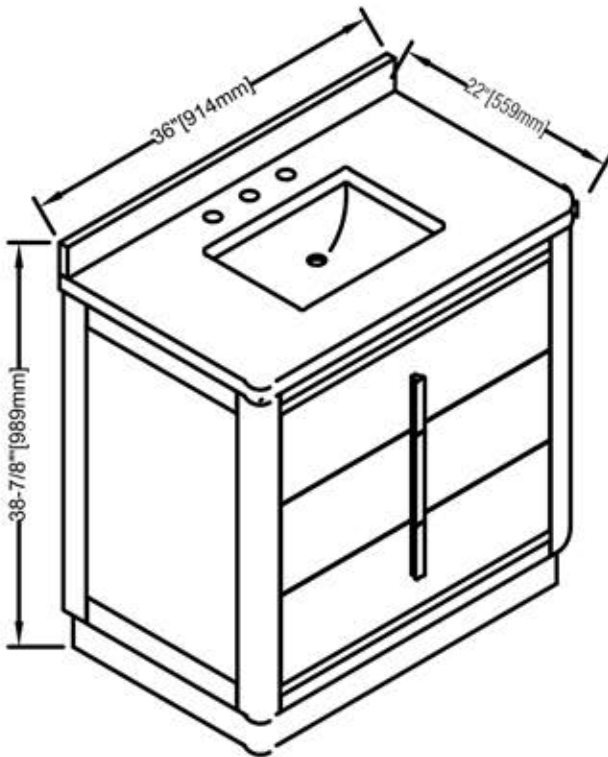

1711-V36

36" Vanity, Top & Sink Set

SPECIFICATION SHEET

Features

Materials: Poplar Solids / Oak Veneer

Top (included): Carrera Quartz pre-drill 8" widespread

Backsplash (included): 2/3" x 4" h

Sink (included): White Ceramic Undermount

Drawer: 3

Top drawer: Built-in power station with 2 AC outlets, 2 USB ports and Power Switch

Drawer Box: 1/2 Solid Pine, Four-sided English Dovetail

Hardware: Satin Nickel

Colors / Finish

1711-Fossil Beige