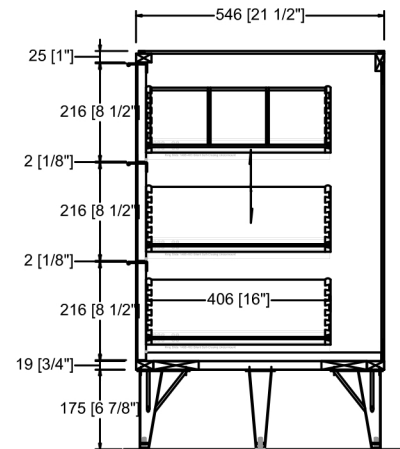

Drawer: 6

Drawer Box: 1/2" Solids, 4-sided English Dovetail

Glides: Undermount, Soft Closing

Top two drawers: removable dividers

Shelf includes: built-in power station with 2 AC outlets, 2 USB ports, power switch and built-in styling station with 1 metal ring to hold hair dryer and 1 metal cup to hold curling/flat iron

Back panel: Fully Covered

Side panels: 5/8" MDF with Walnut Veneers

Hardware: Matte Black

**Legs intended to be installed at time of installation

Colors / Finish

1551-Natural Walnut

Date: 3/24/2022