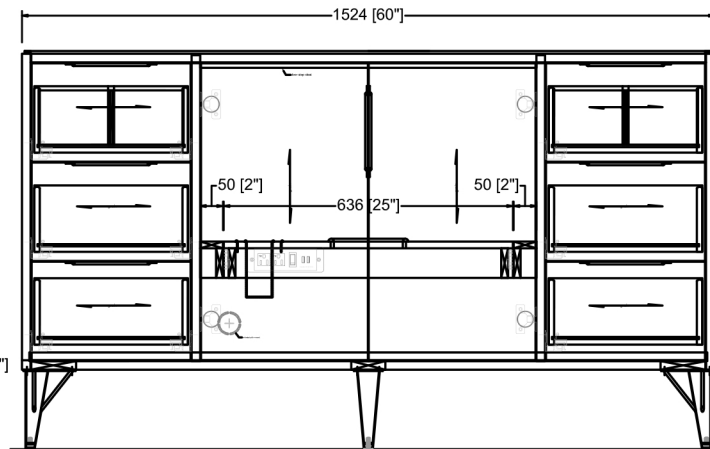

Grand Central

1551-V60 60" Single Bowl Vanity

SPECIFICATION SHEET

Features

Material: Poplar Solids, White Edge Walnut Veneers

Door: 2

Hinges: Fully concealed, Soft closing

Shelf: 1 (pull-out)

Drawer: 6

Drawer Box: 1/2" Solids, 4-sided English Dovetail

Glides: Undermount, Soft Closing

Top two drawers: removable dividers

Shelf includes: built-in power station with 2 AC outlets, 2 USB ports, power switch and built-in styling station with 1 metal ring to hold hair dryer and 1 metal cup to hold curling/flat iron

Back panel: Fully Covered

Side panels: 5/8" MDF with Walnut Veneers

Hardware: Matte Black

**Legs intended to be installed at time of installation

Colors / Finish

1551-Natural Walnut

Date: 3/24/2022