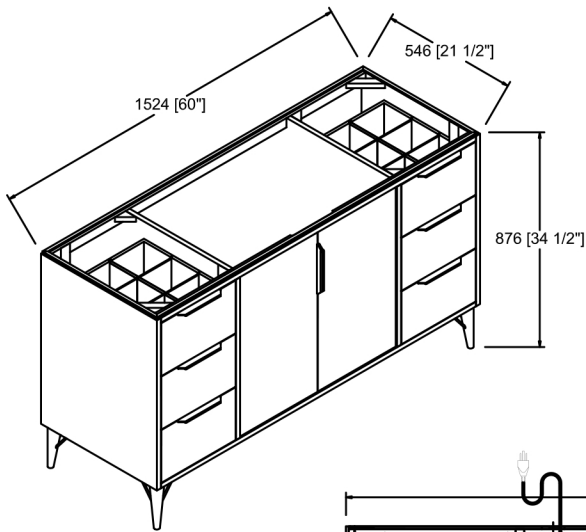

Grand Central

1551-V60 60" Single Bowl Vanity

SPECIFICATION SHEET

Features

Material: Poplar Solids, White Edge Walnut Veneers

Door: 2

Hinges: Fully concealed, Soft closing

Shelf: 1 (pull-out)

Drawer: 6

Drawer Box: 1/2" Solids, 4-sided English Dovetail

Glides: Undermount, Soft Closing

Top two drawers: removable dividers

Shelf includes: built-in power station with 2 AC outlets, 2 USB ports, power switch and built-in styling station with 1 metal ring to hold hair dryer and 1 metal cup to hold curling/flat iron

Back panel: Fully Covered

Side panels: 5/8" MDF with Walnut Veneers

Hardware: Matte Black

**Legs intended to be installed at time of installation

Colors / Finish

1551-Natural Walnut

Date: 3/24/2022