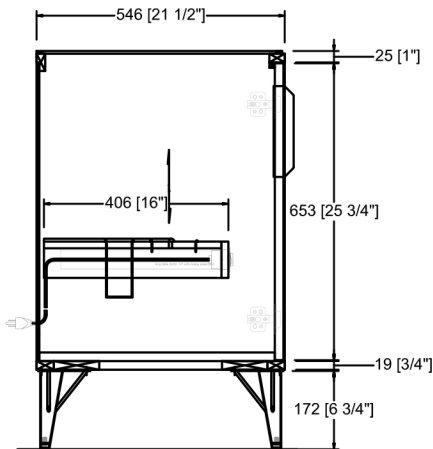

Grand Central

1551-V60 60" Single Bowl Vanity

SPECIFICATION SHEET

Features

Material: Poplar Solids, White Edge Walnut Veneers

Door: 2

Hinges: Fully concealed, Soft closing

Shelf: 1 (pull-out)

Drawer: 6

Drawer Box: 1/2" Solids, 4-sided English Dovetail

Glides: Undermount, Soft Closing

Top two drawers: removable dividers

Shelf includes: built-in power station with 2 AC outlets, 2 USB ports, power switch and built-in styling station with 1 metal ring to hold hair dryer and 1 metal cup to hold curling/flat iron

Back panel: Fully Covered

Side panels: 5/8" MDF with Walnut Veneers

Hardware: Matte Black

**Legs intended to be installed at time of installation

Colors / Finish

1551-Natural Walnut

Date: 3/24/2022