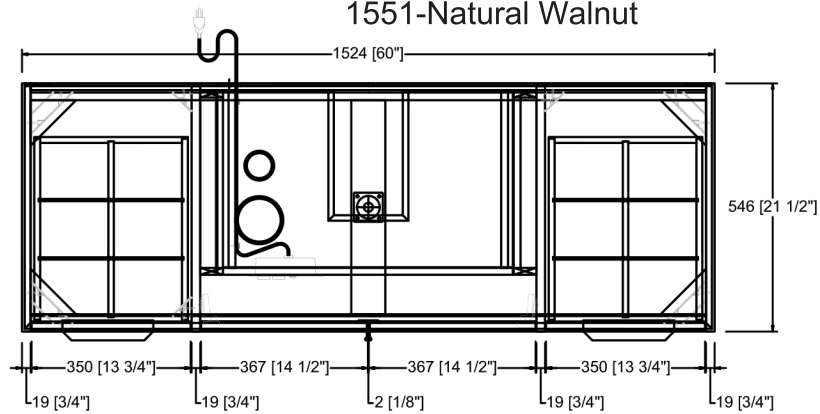

Grand Central

1551-V60 60" Single Bowl Vanity

SPECIFICATION SHEET

Features

Material: Poplar Solids, White Edge Walnut Veneers

Door: 2

Hinges: Fully concealed, Soft closing

Shelf: 1 (pull-out)

Drawer: 6

Drawer Box: 1/2" Solids, 4-sided English Dovetail

Glides: Undermount, Soft Closing

Top two drawers: removable dividers

Shelf includes: built-in power station with 2 AC outlets, 2 USB ports, power switch and built-in styling station with 1 metal ring to hold hair dryer and 1 metal cup to hold curling/flat iron

Back panel: Fully Covered

Side panels: 5/8" MDF with Walnut Veneers

Hardware: Matte Black

**Legs intended to be installed at time of installation

Colors / Finish

1551-Natural Walnut

Date: 3/24/2022