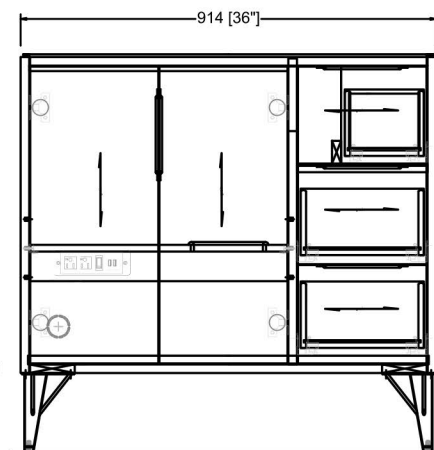

Grand Central

1551-V36R 36" Vanity

SPECIFICATION SHEET

Features

- Material: Poplar Solids, White Edge Walnut Veneers
- Door: 2
- Hinges: Fully concealed, Soft closing
- Shelf: 1 (adjustable)
- Drawer: 3
- Drawer Box: 1/2" Solids, 4-sided English Dovetail
- Glides: Undermount, Soft Closing
- Top drawer: removable dividers
- Shelf includes: built-in power station with 2 AC outlets, 2 USB ports, and power switch
- Back panel: Fully Covered
- Side panels: 5/8" MDF with Walnut Veneers
- Hardware: Matte Black
- **Legs intended to be installed at time of installation

Colors / Finish

1551-Natural Walnut

Date: 11/06/2023