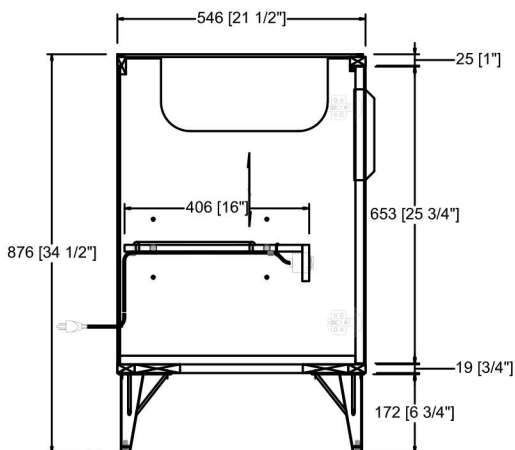

Grand Central

1551-V36R 36" Vanity

SPECIFICATION SHEET

Features

- Material: Poplar Solids, White Edge Walnut Veneers
- Door: 2
- Hinges: Fully concealed, Soft closing
- Shelf: 1 (adjustable)
- Drawer: 3
- Drawer Box: 1/2" Solids, 4-sided English Dovetail
- Glides: Undermount, Soft Closing
- Top drawer: removable dividers
- Shelf includes: built-in power station with 2 AC outlets, 2 USB ports, and power switch
- Back panel: Fully Covered
- Side panels: 5/8" MDF with Walnut Veneers
- Hardware: Matte Black
- **Legs intended to be installed at time of installation

Colors / Finish

1551-Natural Walnut

Date: 11/06/2023