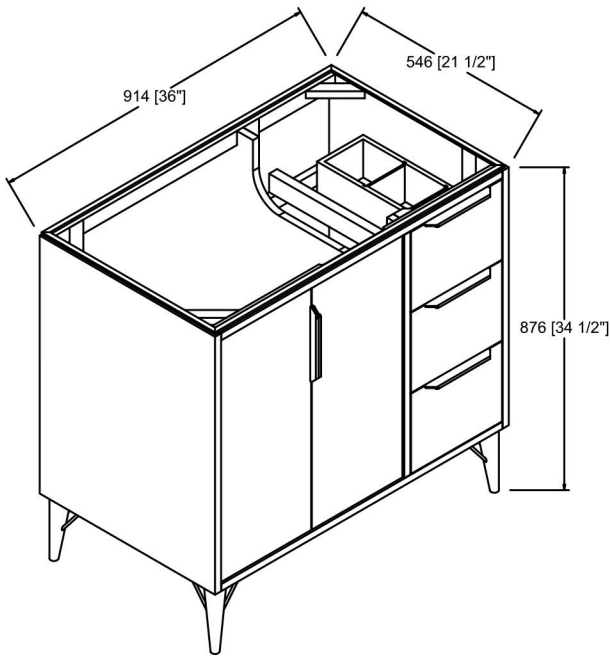

Grand Central

1551-V36R 36" Vanity

SPECIFICATION SHEET

Features

- Material: Poplar Solids, White Edge Walnut Veneers
- Door: 2
- Hinges: Fully concealed, Soft closing
- Shelf: 1 (adjustable)
- Drawer: 3
- Drawer Box: 1/2" Solids, 4-sided English Dovetail
- Glides: Undermount, Soft Closing
- Top drawer: removable dividers
- Shelf includes: built-in power station with 2 AC outlets, 2 USB ports, and power switch
- Back panel: Fully Covered
- Side panels: 5/8" MDF with Walnut Veneers
- Hardware: Matte Black
- **Legs intended to be installed at time of installation

Colors / Finish

1551-Natural Walnut

Date: 11/06/2023