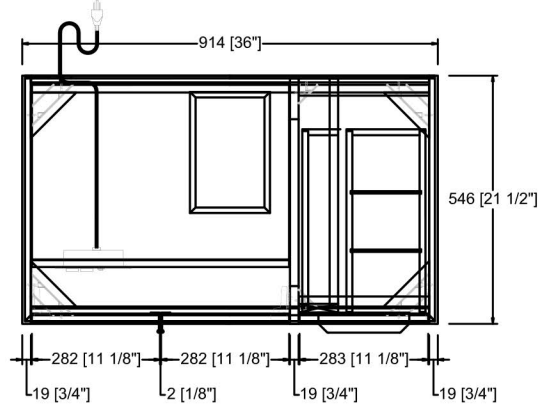

Grand Central

1551-V36R 36" Vanity

SPECIFICATION SHEET

Features

- Material: Poplar Solids, White Edge Walnut Veneers
- Door: 2
- Hinges: Fully concealed, Soft closing
- Shelf: 1 (adjustable)
- Drawer: 3
- Drawer Box: 1/2" Solids, 4-sided English Dovetail
- Glides: Undermount, Soft Closing
- Top drawer: removable dividers
- Shelf includes: built-in power station with 2 AC outlets, 2 USB ports, and power switch
- Back panel: Fully Covered
- Side panels: 5/8" MDF with Walnut Veneers
- Hardware: Matte Black
- **Legs intended to be installed at time of installation

Colors / Finish

1551-Natural Walnut

Date: 11/06/2023