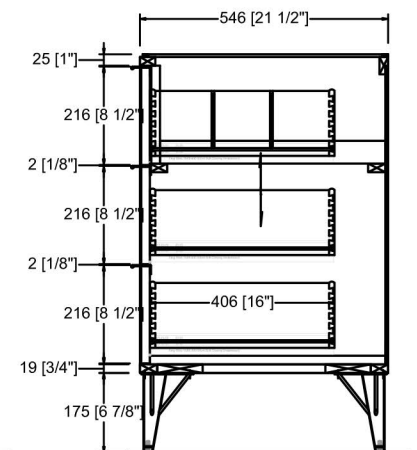

Grand Central

1551-V36R 36" Vanity

SPECIFICATION SHEET

Features

- Material: Poplar Solids, White Edge Walnut Veneers
- Door: 2
- Hinges: Fully concealed, Soft closing
- Shelf: 1 (adjustable)
- Drawer: 3
- Drawer Box: 1/2" Solids, 4-sided English Dovetail
- Glides: Undermount, Soft Closing
- Top drawer: removable dividers
- Shelf includes: built-in power station with 2 AC outlets, 2 USB ports, and power switch
- Back panel: Fully Covered
- Side panels: 5/8" MDF with Walnut Veneers
- Hardware: Matte Black
- **Legs intended to be installed at time of installation

Colors / Finish

1551-Natural Walnut

Date: 11/06/2023