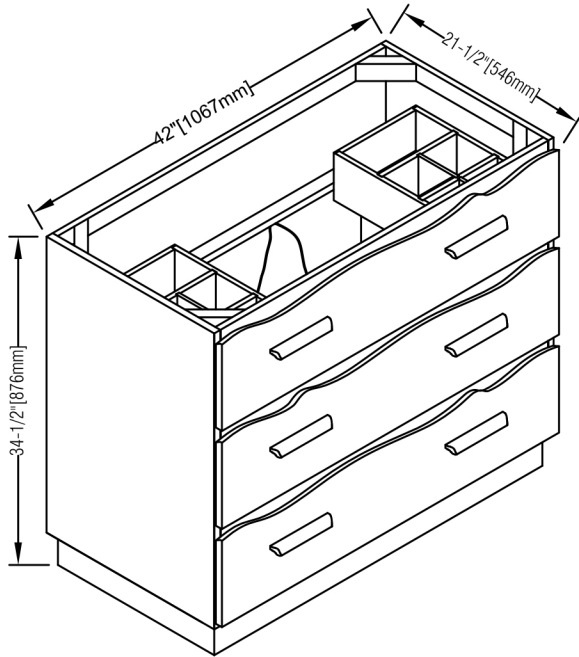

Live Edge

1548-V42 42" Vanity

SPECIFICATION SHEET

Features

- Materials: White Edge Walnut Veneers, Poplar Solids
- Drawer: 3
- Drawer Box: 1/2 Solid Pine, Four-sided English Dovetail
- Top drawer: Removable dividers
- Middle drawer: built-in power station with 2 AC outlets, 2 USB ports and on/off switch
- Glides: Soft Closing, Undermount
- Hardware: Black (c-c=5 1/2"/140mm)
- Back panel: Fully Covered
- Side panels: 5/8" MDF with Walnut Veneers