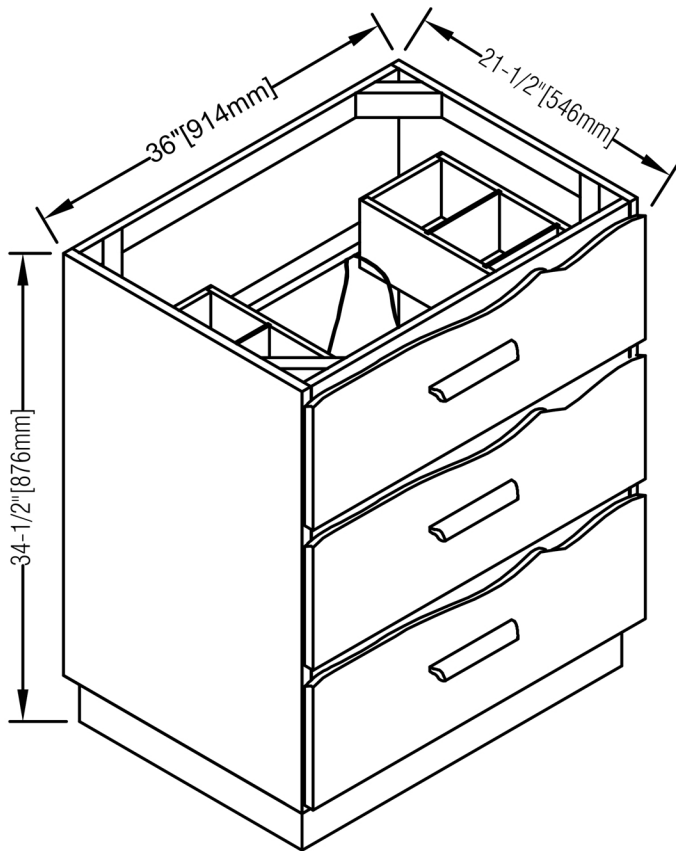

Live Edge

1548-V36 36" Vanity

SPECIFICATION SHEET

Features

- Materials: White Edge Walnut Veneers, Poplar Solids
- Drawer: 3
- Drawer Box: 1/2 Solid Pine, Four-sided English Dovetail
- Top drawer: Removable dividers
- Middle drawer: built-in power station with 2 AC outlets, 2 USB ports and on/off switch
- Glides: Soft Closing, Undermount
- Hardware: Black (c-c=5 1/2"/140mm)
- Back panel: Fully Covered
- Side panels: 5/8" MDF with Walnut Veneers