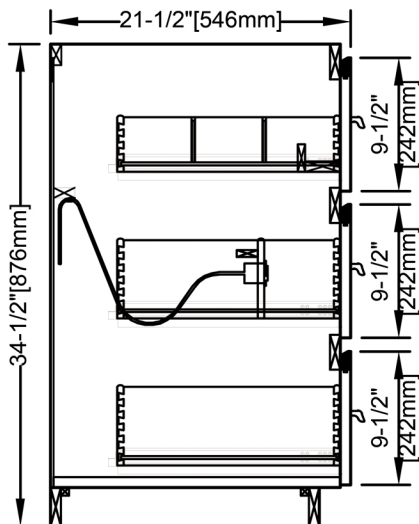

Live Edge

1548-V36 36" Vanity

SPECIFICATION SHEET

Features

- Materials: White Edge Walnut Veneers, Poplar Solids
- Drawer: 3
- Drawer Box: 1/2 Solid Pine, Four-sided English Dovetail
- Top drawer: Removable dividers
- Middle drawer: built-in power station with 2 AC outlets, 2 USB ports and on/off switch
- Glides: Soft Closing, Undermount
- Hardware: Black (c-c=5 1/2"/140mm)
- Back panel: Fully Covered
- Side panels: 5/8" MDF with Walnut Veneers