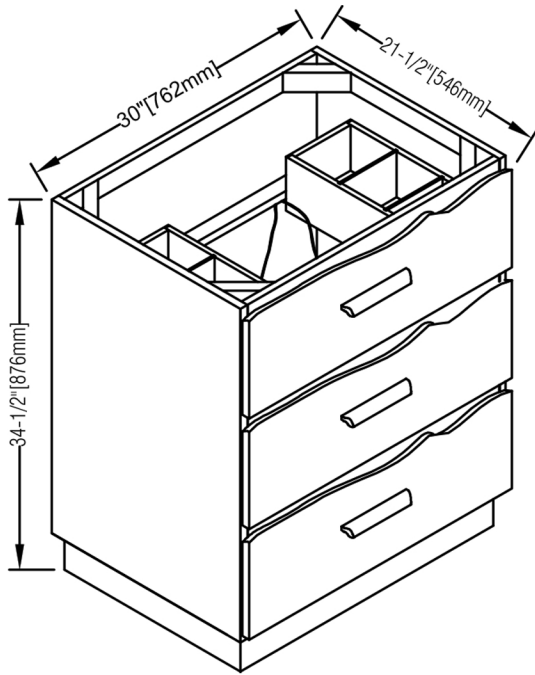

Live Edge

1548-V30 30" Vanity

SPECIFICATION SHEET

Features

- Materials: White Edge Walnut Veneers, Poplar Solids
 - Drawer: 3
 - Drawer Box: 1/2 Solid Pine, Four-sided English Dovetail
 - Top drawer: Removeable dividers
 - Middle drawer: built-in power station with 2 AC outlets, 2 USB ports, on/off switch
 - Drawer includes: built-in power station with 2 AC outlets, 2 USB ports and power switch
 - Glides: Soft Closing, Undermount
 - Hardware: Black (c-c=5 1/2"/140mm)
 - Back panel: Fully Covered
 - Side panels: 5/8" MDF with Walnut Veneers
- Colors / Finish**
1548-Dark Walnut