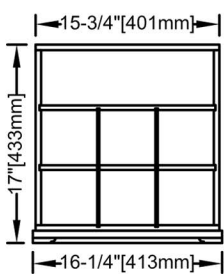

Smithfield II

1544-V7221D 72" Double Bowl Vanity

SPECIFICATION SHEET

Features

Materials: Poplar Solids / White Ash Straight Grain Veneers

Hinges: Fully concealed, Soft closing

Drawer: 6

Drawer Box: 1/2" solids, 4-sided English Dovetail

Drawer Glides: Soft closing, Undermount

Top Drawers: Removable dividers

Hardware: Brushed Nickel

Colors / Finish

1544 - Polar White