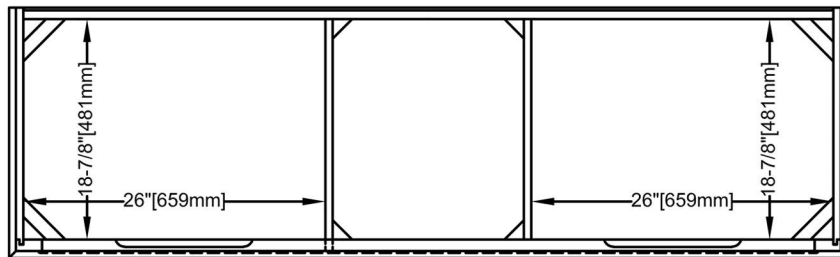

Smithfield II

1544-V7221D 72" Double Bowl Vanity

SPECIFICATION SHEET

Features

Materials: Poplar Solids / White Ash Straight Grain Veneers

Hinges: Fully concealed, Soft closing

Drawer: 6

Drawer Box: 1/2" solids, 4-sided English Dovetail

Drawer Glides: Soft closing, Undermount

Top Drawers: Removable dividers

Hardware: Brushed Nickel

Colors / Finish

1544 - Polar White