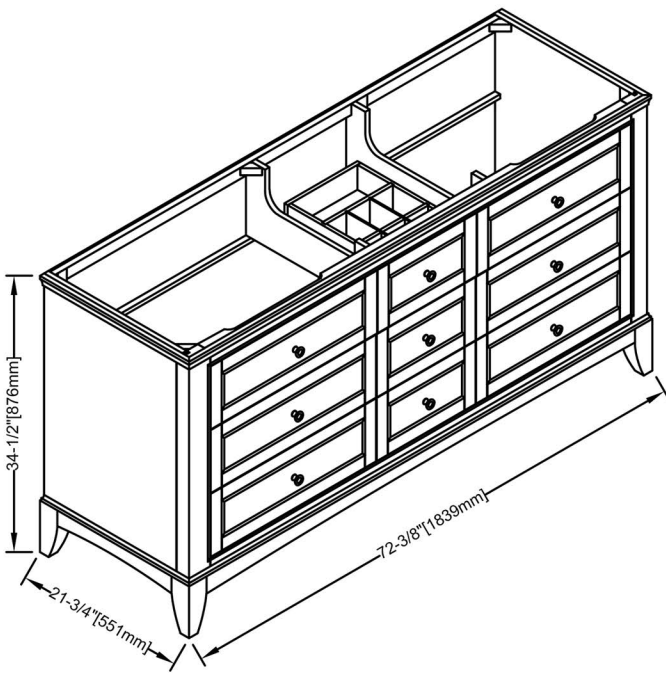

Smithfield II

1544-V7221D 72" Double Bowl Vanity

SPECIFICATION SHEET

Features

Materials: Poplar Solids / White Ash Straight Grain Veneers

Hinges: Fully concealed, Soft closing

Drawer: 6

Drawer Box: 1/2" solids, 4-sided English Dovetail

Drawer Glides: Soft closing, Undermount

Top Drawers: Removable dividers

Hardware: Brushed Nickel

Colors / Finish

1544 - Polar White

Top Drawer