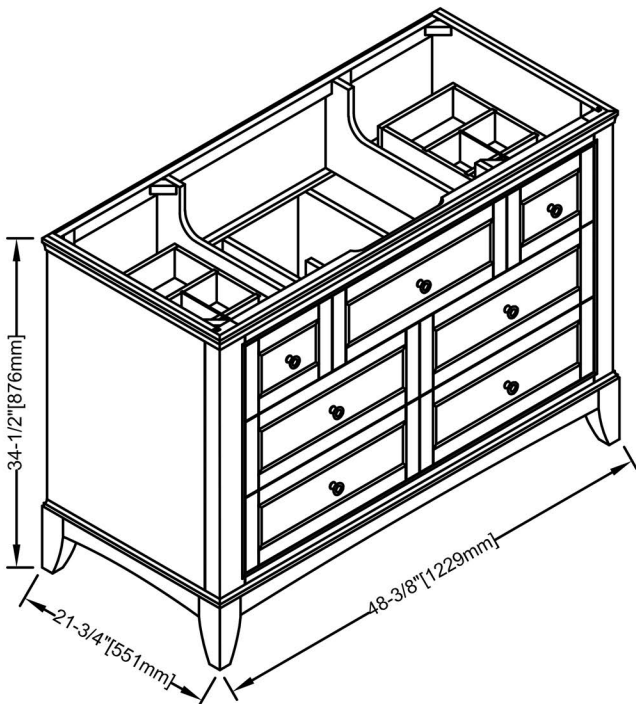

Smithfield II

1544-V48 48" Vanity

SPECIFICATION SHEET

Features

Materials: Poplar Solids / White Ash Straight Grain Veneers

Hinges: Fully concealed, Soft closing

Drawer: 6

Drawer Box: 1/2" solids, 4-sided English Dovetail

Drawer Glides: Soft closing, Undermount

Top Drawers: Removable dividers

Hardware: Brushed Nickel

Colors / Finish

1544 - Polar White

Top Drawer

Bottom Drawer