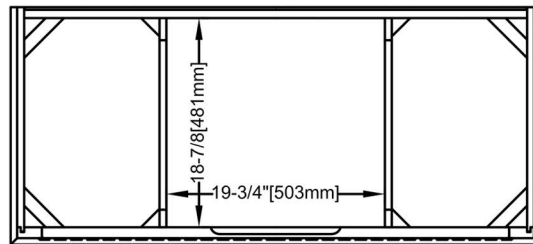

Smithfield II

1544-V48 48" Vanity

SPECIFICATION SHEET

Features

Materials: Poplar Solids / White Ash Straight Grain Veneers

Hinges: Fully concealed, Soft closing

Drawer: 6

Drawer Box: 1/2" solids, 4-sided English Dovetail

Drawer Glides: Soft closing, Undermount

Top Drawers: Removable dividers

Hardware: Brushed Nickel

Colors / Finish

1544 - Polar White