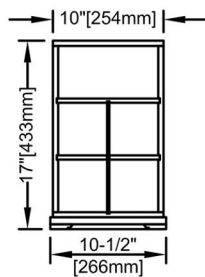

Smithfield II

1544-V48 48" Vanity

SPECIFICATION SHEET

Features

Materials: Poplar Solids / White Ash Straight Grain Veneers

Hinges: Fully concealed, Soft closing

Drawer: 6

Drawer Box: 1/2" solids, 4-sided English Dovetail

Drawer Glides: Soft closing, Undermount

Top Drawers: Removable dividers

Hardware: Brushed Nickel

Colors / Finish

1544 - Polar White