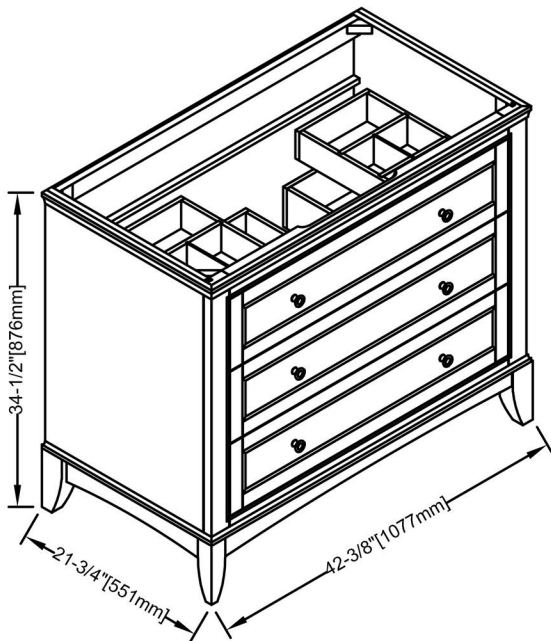

Smithfield II

1544-V42 42" Vanity

SPECIFICATION SHEET

Features

Materials: Poplar Solids / White Ash Straight Grain Veneers

Hinges: Fully concealed, Soft closing

Drawer: 3

Drawer Box: 1/2" solids, 4-sided English Dovetail

Drawer Glides: Soft closing, Undermount

Top Drawers: Removable dividers

Hardware: Brushed Nickel

Colors / Finish

1544 - Polar White

Top Drawer

Bottom Drawer