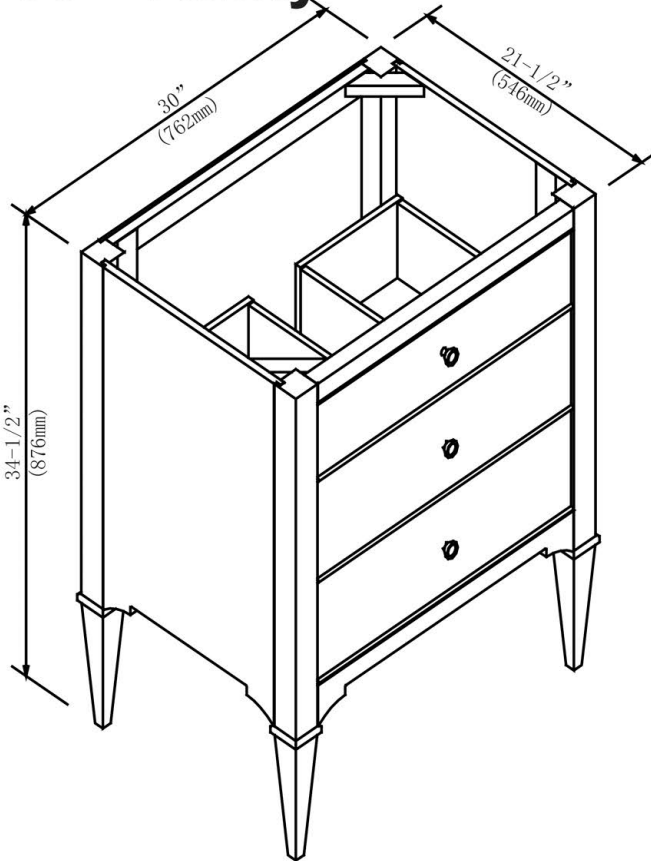

# 1541-V30 30" Vanity

### Features

Materials: Hackberry solids with Oak veneers

Glides: Soft Closing

Drawers: 2

Drawer Boxes: 1/2" solid pine, four sided English dovetail

Hardware: Nickel

Back panel: Fully covered

Side Panels: 5/8" MDF with Oak veneers