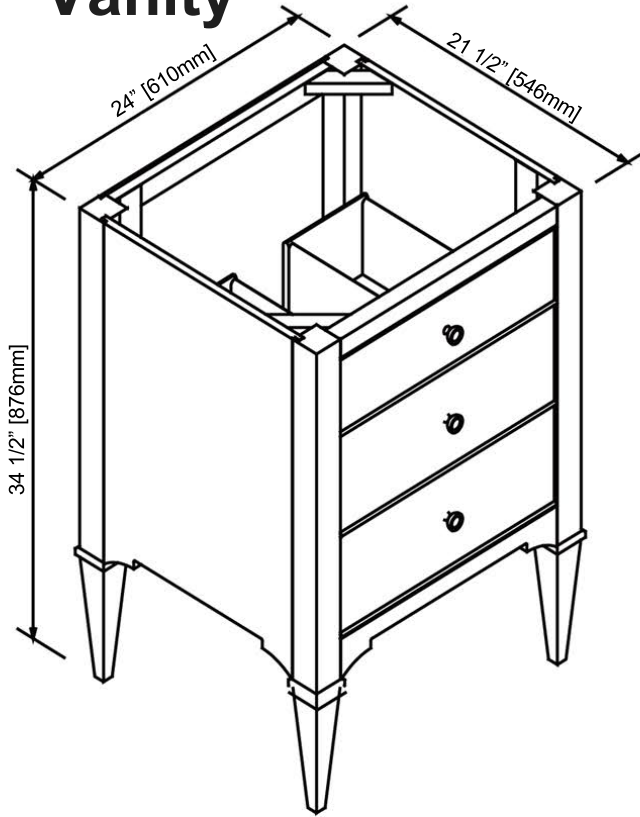

## 1541-V24 24" Vanity

### SPECIFICATION SHEET

#### Features

Materials: Hackberry Solids with White Oak Veneers

Drawer: 2

Drawer Box: 1/2 solid pine, four-sided

English Dovetail

Glides: Soft closing

Hardware: Nickel

Back panel: Fully covered

Side panels: 5/8" MDF with White Oak Veneers