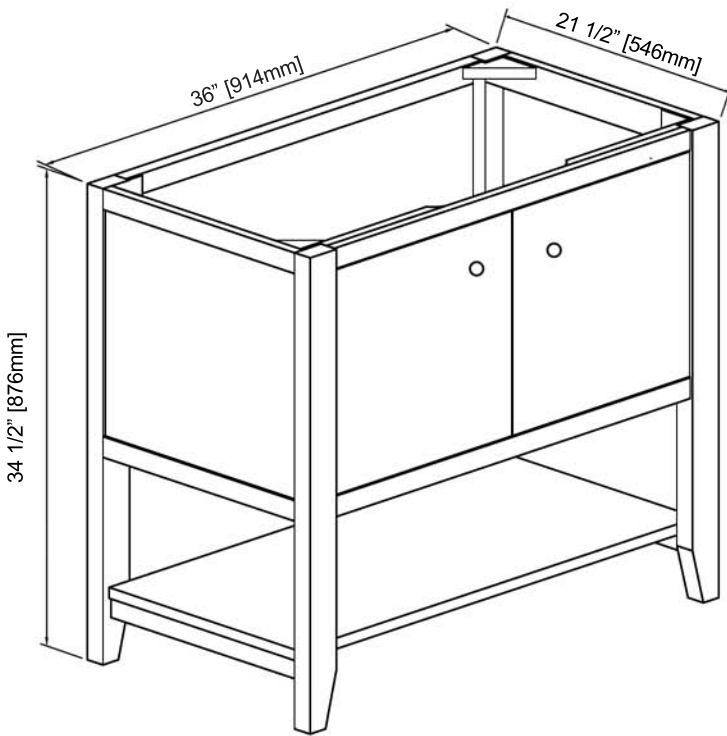

River View

1516-VH36 36" Open Shelf Vanity

SPECIFICATION SHEET

Features

- Materials: Solid Pine
- Doors: 2
- Hinges: Fully concealed soft closing
- Drawer: 1 (concealed)
- Drawer Box: 1/2" solid pine, English dovetail
- Drawer Glides: Soft closing, undermount
- Hardware: Matte Black
- Back panel: Fully covered