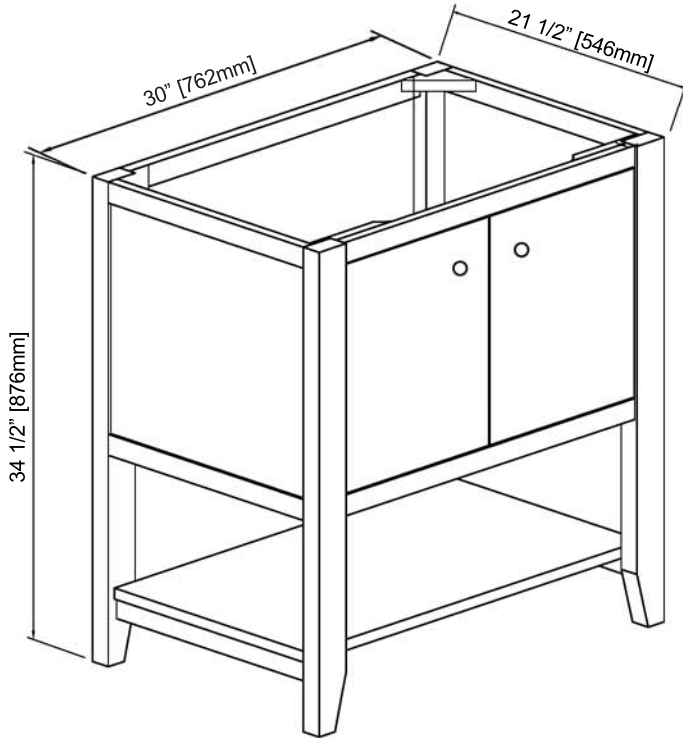

## 1516-VH30 30" Open Shelf Vanity

#### Features

- Materials: Solid Pine
- Doors: 2
- Hinges: Fully concealed soft closing
- Drawer: 1 (concealed)
- Drawer Box: 1/2" solid pine, English dovetail
- Drawer Glides: Soft closing, undermount
- Hardware: Matte Black
- Back panel: Fully covered