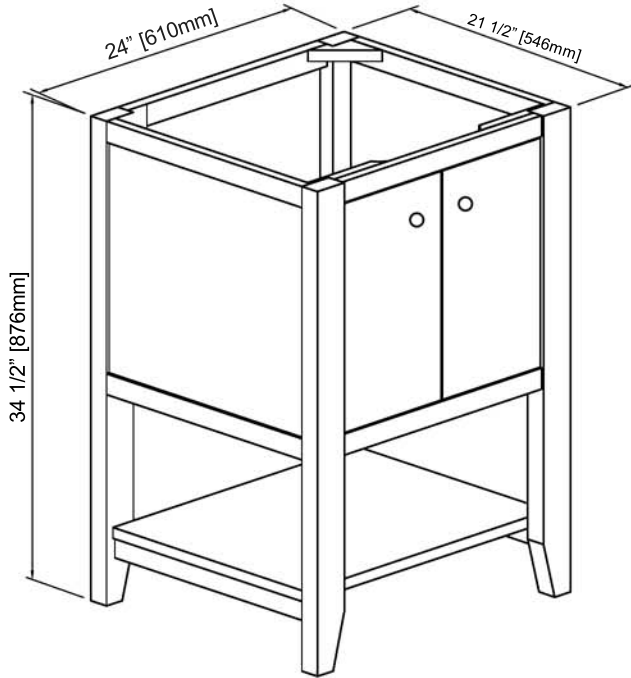

## 1516-VH24 24" Open Shelf Vanity

### SPECIFICATION SHEET

#### Features

Materials: Solid Pine

Doors: 2

Hinges: Fully concealed soft closing

Shelves: 1 (adjustable)

Hardware: Matte Black

Back panel: Fully covered