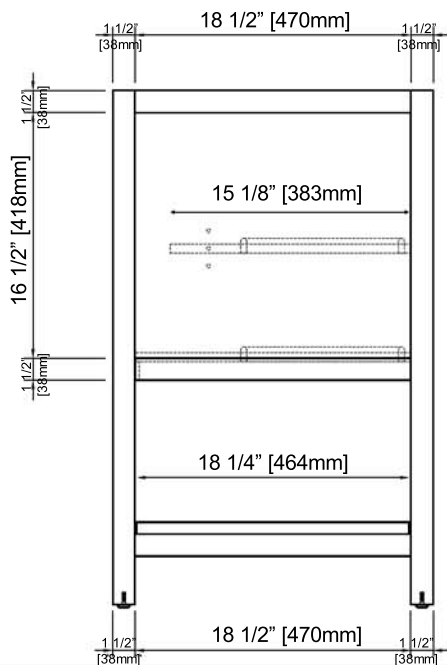

## 1516-VH24 24" Open Shelf Vanity

### SPECIFICATION SHEET