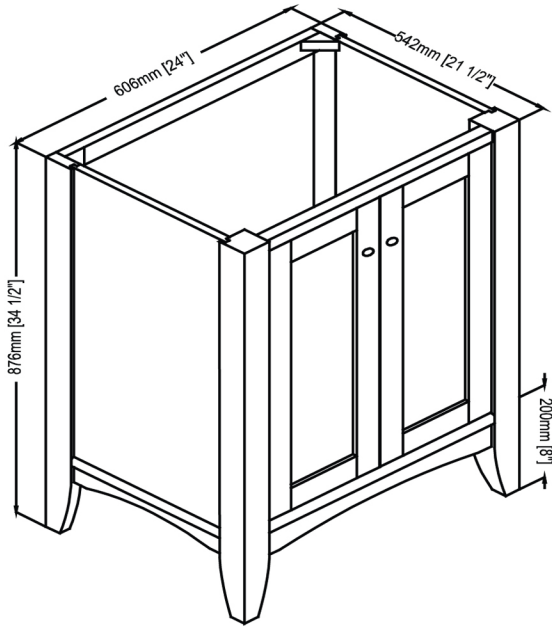

1512-V24

24" Vanity

SPECIFICATION SHEET

Features

Materials: Poplar Solids with Hardwood Veneers
 Hinges: Fully concealed, soft closing
 Doors: 2
 Shelves: 1 (adjustable)
 Back panel: Fully covered
 Hardware: Brushed Nickel
 Side panels: 5/8" MDF with Hardwood Veneers