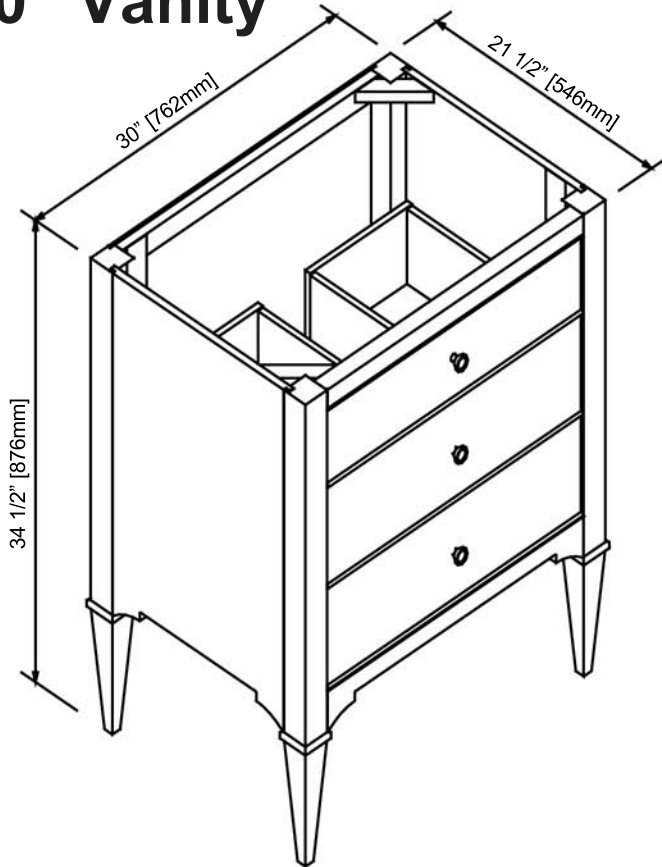

Charlottesville w/Nickel

1511-V30 30" Vanity

SPECIFICATION SHEET

Features

Materials: Hackberry Solids with White Oak Veneers

Drawer: 2

Drawer Box: 1/2 solid pine, four-sided English Dovetail

Glides: Undermount. Soft closing

Hardware: Nickel

Back panel: Fully covered

Side panels: 5/8" MDF with White Oak Veneers

Colors / Finish

1511-Vintage Black