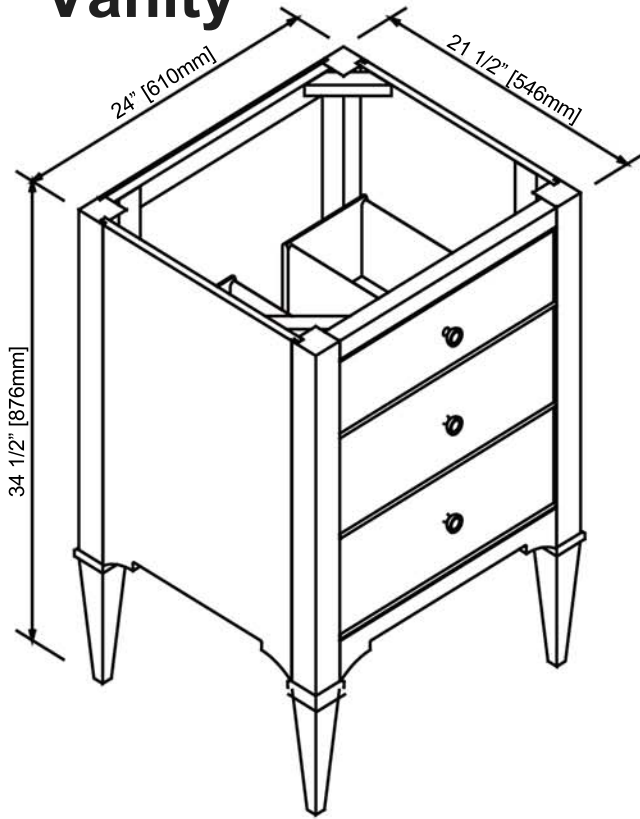

Charlottesville w/Nickel

1511-V24 24" Vanity

SPECIFICATION SHEET

Features

Materials: Hackberry Solids with White Oak Veneers

Drawer: 2

Drawer Box: 1/2 solid pine, four-sided English Dovetail

Glides: Undermount, Soft closing

Hardware: Nickel

Back panel: Fully covered

Side panels: 5/8" MDF with White Oak Veneers

Colors / Finish

1511-Vintage Black