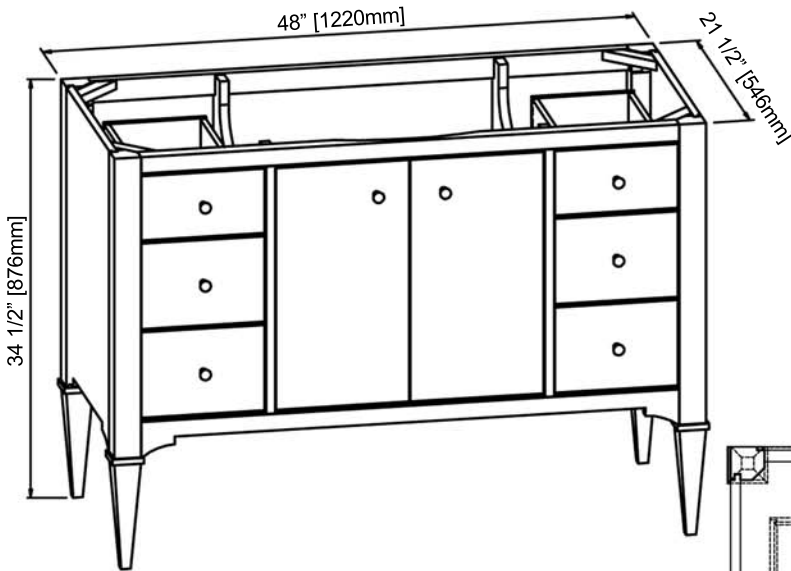

## 1509-V48A 48" Vanity-Door

#### Features

Materials: Poplar Solids with White Oak Veneers

Door: 2

Hinges: Fully concealed, Soft closing

Drawer: 6

Drawer Box: 1/2 solid pine, four-sided  
English Dovetail

Glides: Undermount, Soft closing

Shelf: 1 (adjustable)

Hardware: Brass

Back panel: Fully covered

Side panels: 5/8" MDF with White Oak Veneers