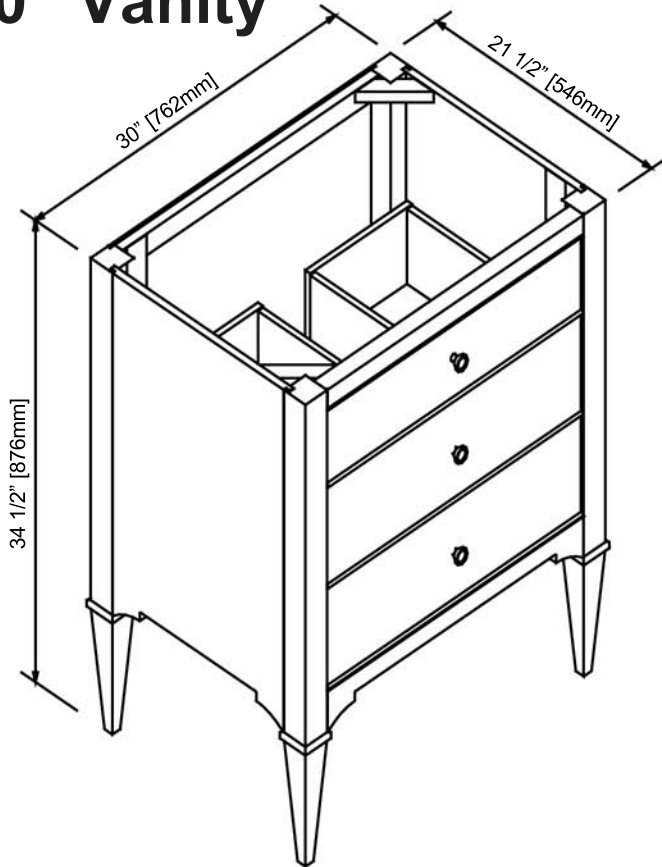

Charlottesville w/Brass

1509-V30 30" Vanity

SPECIFICATION SHEET

Features

Materials: Poplar Solids with White Oak Veneers
 Drawer: 2
 Drawer Box: 1/2 solid pine, four-sided
 English Dovetail
 Glides: Undermount, Soft closing
 Hardware: Brass
 Back panel: Fully covered
 Side panels: 5/8" MDF with White Oak Veneers