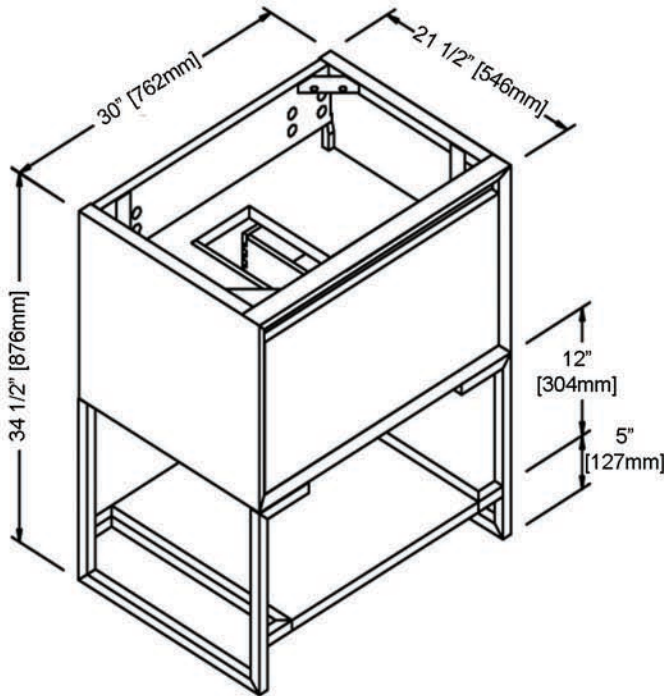

# 1505-V30 30" Vanity

## SPECIFICATION SHEET

### Features

- Materials: Hackberry Solids with Walnut Veneers
- Drawer: 1 (push-open)
- Drawer Box: 1/2" Solid Pine, English dovetail
- Drawer Glides: Undermount
- Shelf: 1 (concealed-fixed), 1 (open)
- Metal trim: 1-1/4" metal plate, Powder-coated Gunmetal Gray
- Metal legs: 1" Square tube, Powder-coated Gunmetal Gray
- Back panel: Fully covered
- Side panels: 1" PB with Walnut Veneers