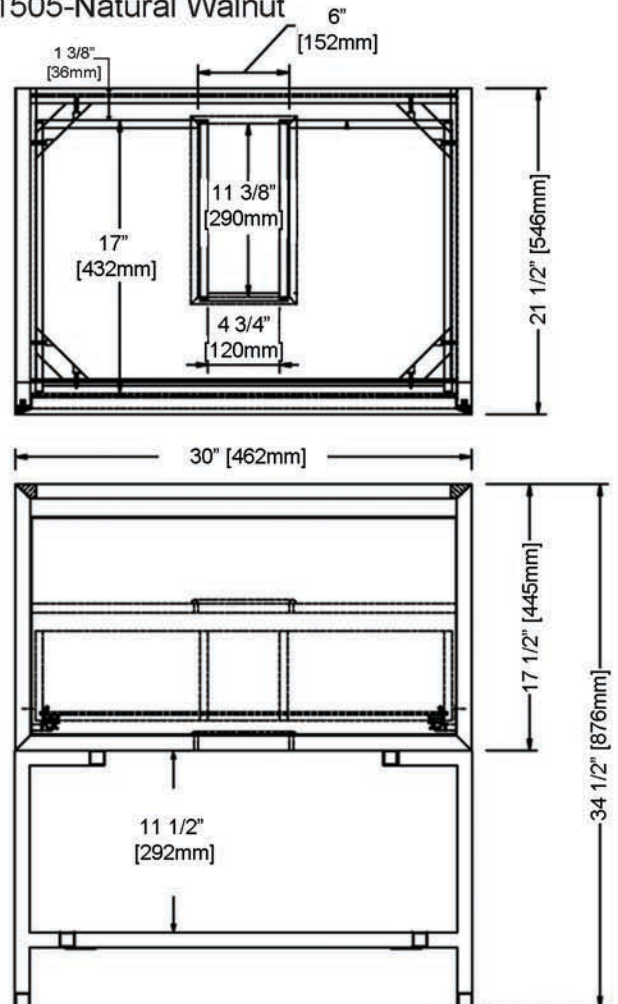

Colors / Finish

1505-Natural Walnut