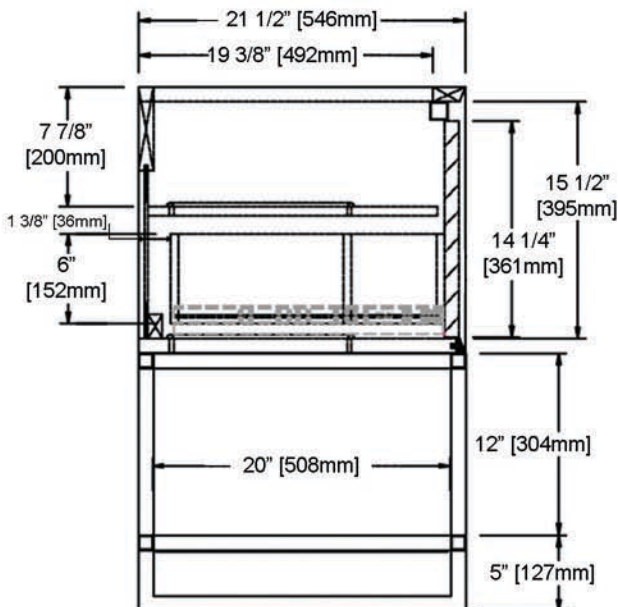

# 1505-V30 30" Vanity

### Features

- Materials: Hackberry Solids with Walnut Veneers
- Drawer: 1 (push-open)
- Drawer Box: 1/2" Solid Pine, English dovetail
- Drawer Glides: Undermount
- Shelf: 1 (concealed-fixed), 1 (open)
- Metal trim: 1-1/4" metal plate, Powder-coated Gunmetal Gray
- Metal legs: 1" Square tube, Powder-coated Gunmetal Gray
- Back panel: Fully covered
- Side panels: 1" PB with Walnut Veneers