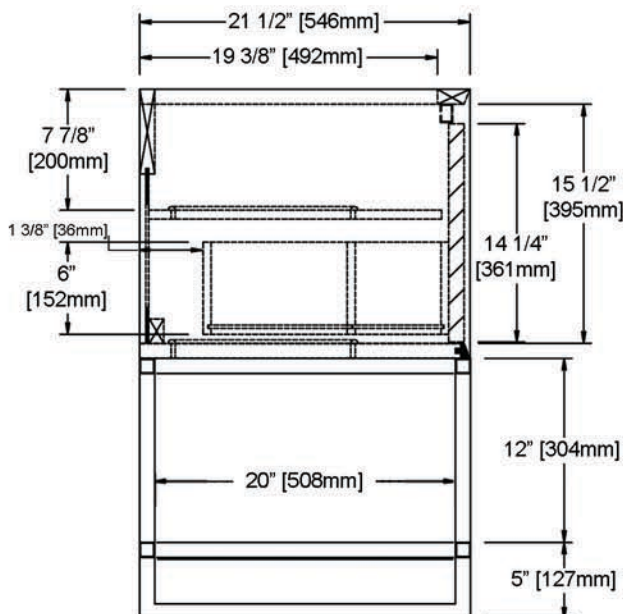

1505-V24

24" Vanity

SPECIFICATION SHEET

Features

- Materials: Hackberry Solids with Walnut Veneers
- Drawer: 1 (push-open)
- Drawer Box: 1/2" Solid Pine, English dovetail
- Drawer Glides: Undermount
- Shelf: 1 (concealed-fixed), 1 (open)
- Metal trim: 1-1/4" metal plate, Powder-coated Gunmetal Gray
- Metal legs: 1" Square tube, Powder-coated Gunmetal Gray
- Back panel: Fully covered
- Side panels: 1" PB with Walnut Veneers