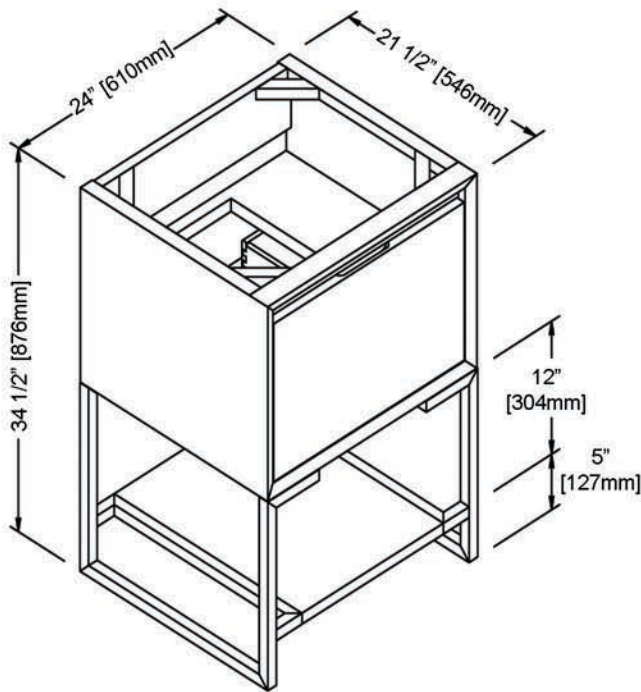

1505-V24

24" Vanity

SPECIFICATION SHEET

Features

- Materials: Hackberry Solids with Walnut Veneers
- Drawer: 1 (push-open)
- Drawer Box: 1/2" Solid Pine, English dovetail
- Drawer Glides: Undermount
- Shelf: 1 (concealed-fixed), 1 (open)
- Metal trim: 1-1/4" metal plate, Powder-coated Gunmetal Gray
- Metal legs: 1" Square tube, Powder-coated Gunmetal Gray
- Back panel: Fully covered
- Side panels: 1" PB with Walnut Veneers