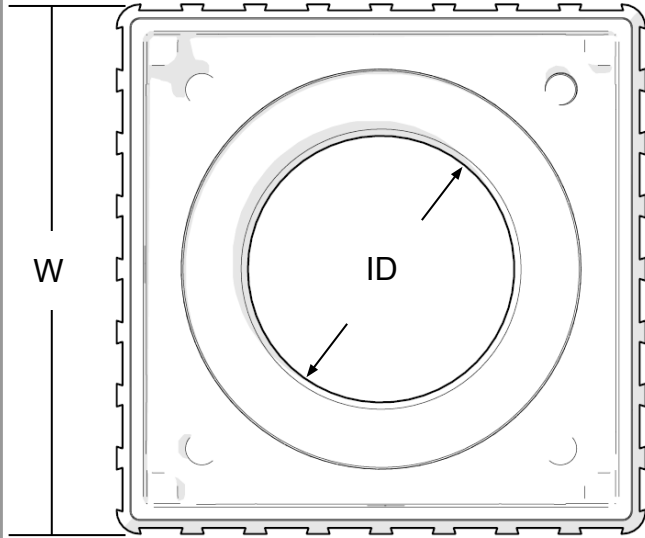

# E4400 - RISER

Length (L)	3.75 in
Height (H)	2.60 in
Height 2 (H2)	1.10 in
Width (W)	3.98 in
Material	Black ABS
Weight	4.00 oz
Inner Diameter (ID)	2.00 in