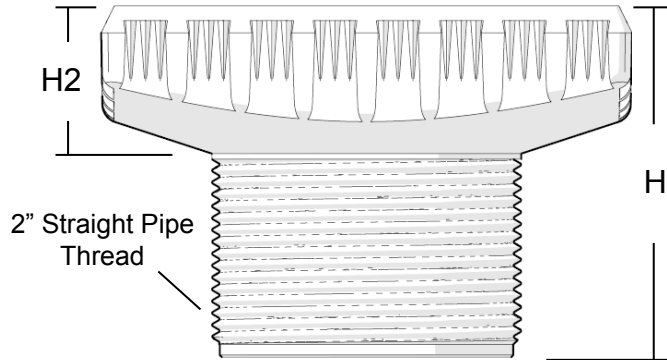

# E4400 - RISER

Length (L)	3.75 in
Height (H)	2.60 in
Height 2 (H2)	1.10 in
Width (W)	3.98 in
Material	Black ABS
Weight	4.00 oz
Inner Diameter (ID)	2.00 in