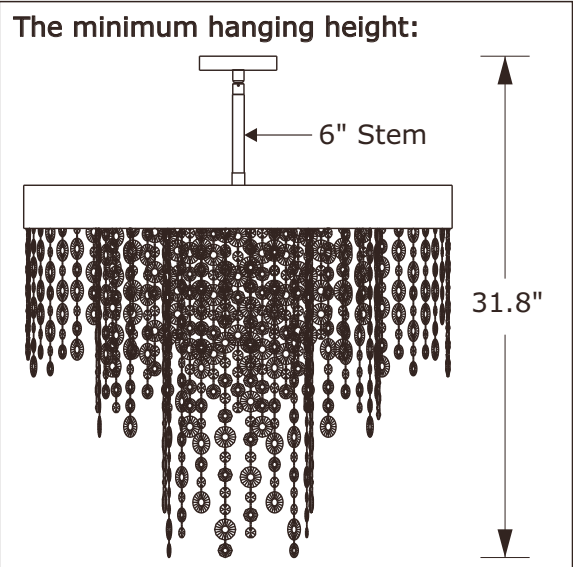

## ASSEMBLY INSTRUCTION MODEL #WIN-616-GA-CL-MWP

DETAILED ILLUSTRATION

**WARNING:**

Electrical Danger Turn Power Off

All electrical components must be installed by a licensed electrician in accordance with the National Electric Code and the appropriate local electrical codes.

You will need 6 -Candelabra Base Bulb  
40 Watts Recommended 60 Watts Max.  
USE LED BULBS FOR EXTENDED USE  
**THIS FIXTURE IS DAMP RATED**

**How to Install**

1. Do a complete inventory of all parts and components before you start installation.
2. Attach all four stems together, making sure the 6" stem is installed and located at the top.
3. Feed fixtures wiring through the stem assembly prior to connection.
4. Now take the bottom of the stem assembly (12" stem) and connect it to the fixture frame.
5. The top side of the stem assembly (6" stem), will then be attached to the swivel.
6. Insert recommended bulb (not included).
7. Dress the fixture with crystal as illustrated.

**Crystal Key**

- A.3 Sets. (11)14mm + (10)20mm + (1)30mm
- B.3 Sets. (10)14mm + (8)20mm + (2)30mm
- C.3 Sets. (13)14mm + (9)20mm
- D.3 Sets. (9)14mm + (9)20mm + (1)30mm
- E.3 Sets. (9)14mm + (9)20mm + (1)30mm
- F.3 Sets. (9)14mm + (12)20mm
- G.6 Sets. (7)14mm + (8)20mm
- H.6 Sets. (4)14mm + (4)20mm + (3)30mm
- I.6 Sets. (10)14mm + (6)20mm
- J.6 Sets. (6)14mm + (7)20mm
- K.6 Sets. (7)14mm + (6)20mm + (2)30mm
- L.6 Sets. (10)14mm + (6)20mm
- M.18 Sets. (3)14mm + (4)20mm + (1)30mm
- N.18 Sets. (2)14mm + (4)20mm + (2)30mm
- O.18 Sets. (4)14mm + (2)20mm + (1)30mm

## Part Number

- A. (1) - Mounting Hardware
- B. (1) - Canopy(W5",H0.79") #XRE616GACAN5IN
- C. (1) - Swivel
- D. (5) - Threaded Pipe
- E. (1) - Hanging Stem(6",15.9mm) #XRE615GAROD6IN
- F. (3) - Hanging Stem(12",15.9mm) #XRE615GAROD12IN
- G. (6) - Ball Nut # XRE612GABANUT
- H. (1) - Metal Frame
- I. (1) - Finial # XRE615GAFIN
- J. (5) - Flat Screw