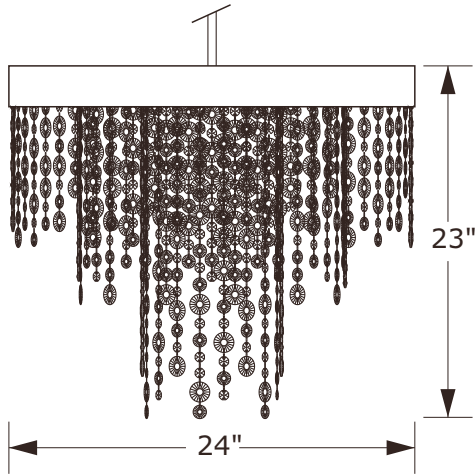

CRYSTORAMA

LIGHTING THE WAY FOR SIXTY YEARS

Crystorama.com

ASSEMBLY INSTRUCTION MODEL #WIN-616-GA-CL-MWP

DETAILED ILLUSTRATION