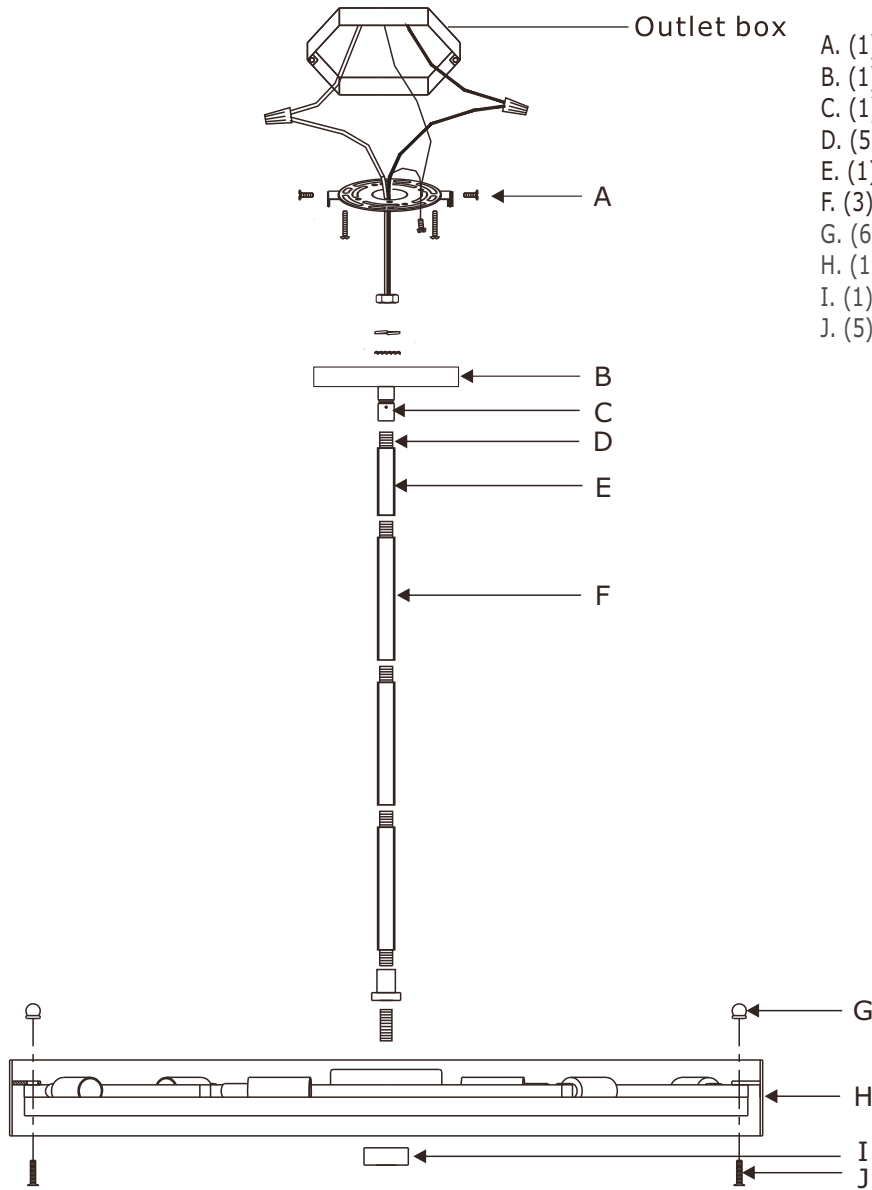

You will need 6 -Candelabra Base Bulb  
40 Watts Recommended 60 Watts Max.  
USE LED BULBS FOR EXTENDED USE  
**THIS FIXTURE IS DAMP RATED**

**How to Install**

1. Do a complete inventory of all parts and components before you start installation.
2. Attach all four stems together, making sure the 6" stem is installed and located at the top.
3. Feed fixtures wiring through the stem assembly prior to connection.
4. Now take the bottom of the stem assembly (12" stem) and connect it to the fixture frame.
5. The top side of the stem assembly (6" stem), will then be attached to the swivel.
6. Insert recommended bulb (not included).
7. Dress the fixture with crystal as illustrated.

**Crystal Key**

- A.3 Sets. (11)14mm + (10)20mm + (1)30mm
- B.3 Sets. (10)14mm + (8)20mm + (2)30mm
- C.3 Sets. (13)14mm + (9)20mm
- D.3 Sets. (9)14mm + (9)20mm + (1)30mm
- E.3 Sets. (9)14mm + (9)20mm + (1)30mm
- F.3 Sets. (9)14mm + (12)20mm
- G.6 Sets. (7)14mm + (8)20mm
- H.6 Sets. (4)14mm + (4)20mm + (3)30mm
- I.6 Sets. (10)14mm + (6)20mm
- J.6 Sets. (6)14mm + (7)20mm
- K.6 Sets. (7)14mm + (6)20mm + (2)30mm
- L.6 Sets. (10)14mm + (6)20mm
- M.18 Sets. (3)14mm + (4)20mm + (1)30mm
- N.18 Sets. (2)14mm + (4)20mm + (2)30mm
- O.18 Sets. (4)14mm + (2)20mm + (1)30mm

## Part Number

- A. (1) - Mounting Hardware
- B. (1) - Canopy(W5",H0.79") #XRE616GACAN5IN
- C. (1) - Swivel
- D. (5) - Threaded Pipe
- E. (1) - Hanging Stem(6",15.9mm) #XRE615GAROD6IN
- F. (3) - Hanging Stem(12",15.9mm) #XRE615GAROD12IN
- G. (6) - Ball Nut # XRE612GABANUT
- H. (1) - Metal Frame
- I. (1) - Finial # XRE615GAFIN
- J. (5) - Flat Screw