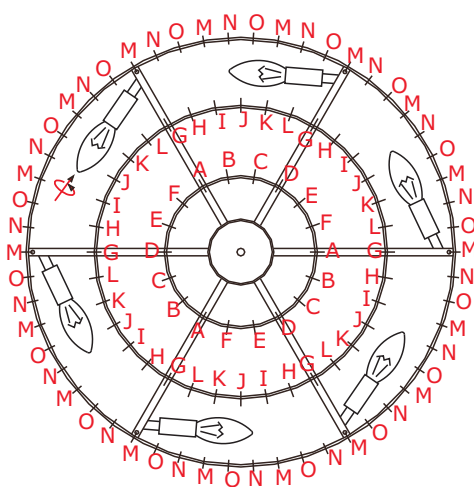

## ASSEMBLY INSTRUCTION MODEL #WIN-616-GA-CL-MWP

DETAILED ILLUSTRATION

**WARNING:**

Electrical Danger Turn Power Off

All electrical components must be installed by a licensed electrician in accordance with the National Electric Code and the appropriate local electrical codes.

You will need 6 -Candelabra Base Bulb  
40 Watts Recommended 60 Watts Max.  
USE LED BULBS FOR EXTENDED USE  
**THIS FIXTURE IS DAMP RATED**

**How to Install**

1. Do a complete inventory of all parts and components before you start installation.
2. Attach all four stems together, making sure the 6" stem is installed and located at the top.
3. Feed fixtures wiring through the stem assembly prior to connection.
4. Now take the bottom of the stem assembly (12" stem) and connect it to the fixture frame.
5. The top side of the stem assembly (6" stem), will then be attached to the swivel.
6. Insert recommended bulb (not included).
7. Dress the fixture with crystal as illustrated.

SUGGESTED CRYSTAL PLACEMENT TOP VIEW  
PLEASE REFERENCE CRYSTAL KEY

- A= [Crystal pattern A]
- B= [Crystal pattern B]
- C= [Crystal pattern C]
- D= [Crystal pattern D]
- E= [Crystal pattern E]
- F= [Crystal pattern F]
- G= [Crystal pattern G]
- H= [Crystal pattern H]
- I= [Crystal pattern I]
- J= [Crystal pattern J]
- K= [Crystal pattern K]
- L= [Crystal pattern L]
- M= [Crystal pattern M]
- N= [Crystal pattern N]
- O= [Crystal pattern O]

**Crystal Key**

- A.3 Sets. (11)14mm + (10)20mm + (1)30mm
- B.3 Sets. (10)14mm + (8)20mm + (2)30mm
- C.3 Sets. (13)14mm + (9)20mm
- D.3 Sets. (9)14mm + (9)20mm + (1)30mm
- E.3 Sets. (9)14mm + (9)20mm + (1)30mm
- F.3 Sets. (9)14mm + (12)20mm
- G.6 Sets. (7)14mm + (8)20mm
- H.6 Sets. (4)14mm + (4)20mm + (3)30mm
- I.6 Sets. (10)14mm + (6)20mm
- J.6 Sets. (6)14mm + (7)20mm
- K.6 Sets. (7)14mm + (6)20mm + (2)30mm
- L.6 Sets. (10)14mm + (6)20mm
- M.18 Sets. (3)14mm + (4)20mm + (1)30mm
- N.18 Sets. (2)14mm + (4)20mm + (2)30mm
- O.18 Sets. (4)14mm + (2)20mm + (1)30mm