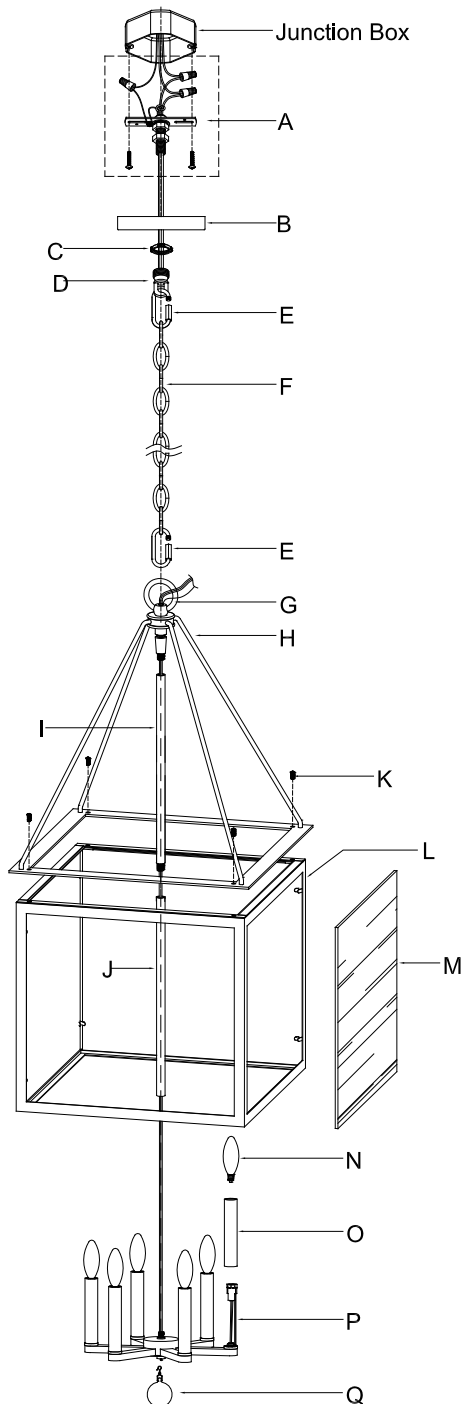

ASSEMBLY INSTRUCTION MODEL#EDC908PN

Drawing (1)

Drawing (2)

All electrical components must be installed by a licensed electrician in accordance with the National Electric Code and the appropriate local electrical codes.

**You will need 6-Candelabra
40 Watts Recommended 60 Watts Max
USE LED BULBS FOR EXTENDED USE**

How to Install:

- Slide Glass (7) into the Bottom Frame (3) and bend glass Clip (6).
- Place the Candle Sleeve (9) over the Socket (10), then Install the bulb (8) to the Socket (10).
- Attach the Top Frame (1) onto the Bottom Frame (3), then secure it by turning the Screw (2) until tight.
- Have the fixture wire pass through the Top Rod (4) and Bottom Rod (5), and then attach the rods to the Light Cluster (11). Take the Light Cluster assembly and attach it to the Swivel (13) on the top of the frame.
- The canopy of the fixture can now be mounted to the ceiling by following instruction **Drawing 2**.
- Hook the Crystal Ball (12) to the bottom of the Light Cluster (11).

Replacement Glass installation:

- Follow instructions # 1 above to install new glass.

Bulb replacement:

- Install the Bulb (8) into the Socket (10).

WARNING: This product can expose you to lead, which is known to the state of California to cause cancer and / or birth defects or reproductive harm. For more information go to www.P65warnings.ca.gov

ASSEMBLY INSTRUCTION MODEL#EDC908PN

Part Number

- A. (1) Mounting Hardware
- B. (1) Canopy; w5" x h0.75" (XFW9905PNCAN5IN)
- C. (1) Collar Ring
- D. (1) Collar Loop
- E. (2) Link
- F. (1) Chain ; w4.2mm (XFW9905PNCHA4.2MM)
- G. (1) Loop
- H. (1) Top Frame
- I. (1) Top Rod; w0.48" x h13.7" (XFW9908PNTROD13.7IN)
- J. (1) Bottom Rod; w0.48" x h13.7" (XFW9908PNBROD13.7IN)
- K. (4) Screws
- L. (1) Bottom Frame
- M. (4) Glass; w19.7" x h15.35" (XFW9908GLA15.35IN)
- N. (6) Bulbs (Not Included)
- O. (6) Candle Sleeve; w1" x h5.24" (XFW9907PNCDL5.24IN)
- P. (1) Light Cluster
- Q. (1) Crystal Ball; w2" x h3.15" (XFW9907CRYBALL)