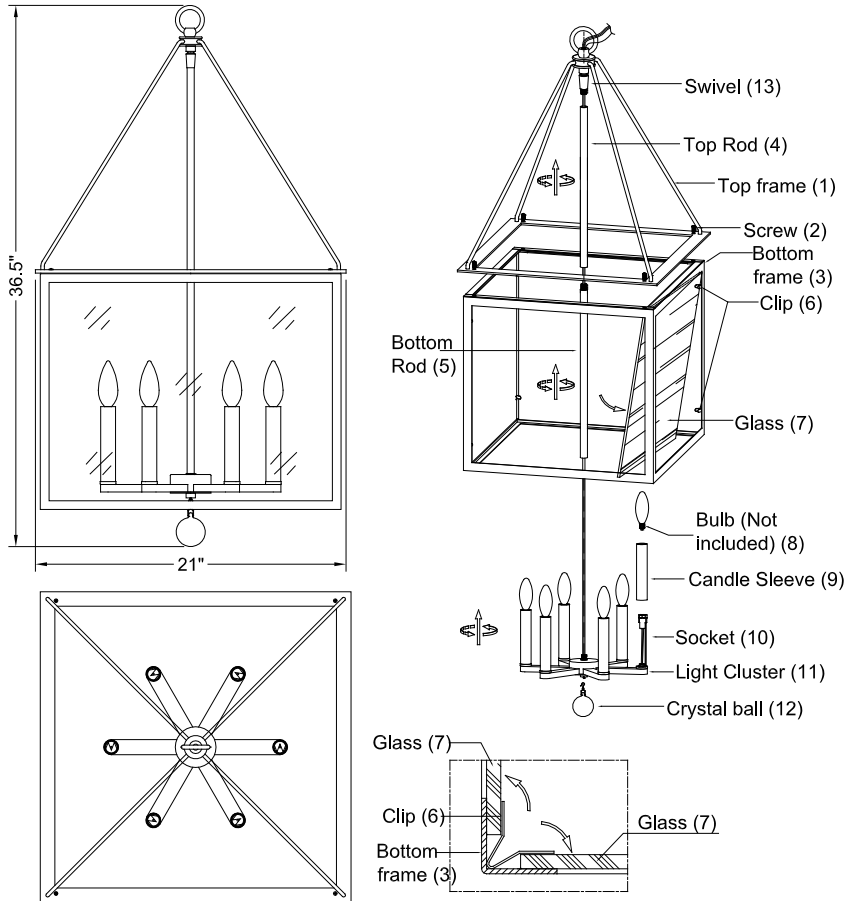

ASSEMBLY INSTRUCTION MODEL#EDC908PN

Drawing (1)

Drawing (2)

All electrical components must be installed by a licensed electrician in accordance with the National Electric Code and the appropriate local electrical codes.

**You will need 6-Candelabra
40 Watts Recommended 60 Watts Max
USE LED BULBS FOR EXTENDED USE**

How to Install:

- Slide Glass (7) into the Bottom Frame (3) and bend glass Clip (6).
- Place the Candle Sleeve (9) over the Socket (10), then Install the bulb (8) to the Socket (10).
- Attach the Top Frame (1) onto the Bottom Frame (3), then secure it by turning the Screw (2) until tight.
- Have the fixture wire pass through the Top Rod (4) and Bottom Rod (5), and then attach the rods to the Light Cluster (11). Take the Light Cluster assembly and attach it to the Swivel (13) on the top of the frame.
- The canopy of the fixture can now be mounted to the ceiling by following instruction **Drawing 2**.
- Hook the Crystal Ball (12) to the bottom of the Light Cluster (11).

Replacement Glass installation:

- Follow instructions # 1 above to install new glass.

Bulb replacement:

- Install the Bulb (8) into the Socket (10).

WARNING: This product can expose you to lead, which is known to the state of California to cause cancer and / or birth defects or reproductive harm. For more information go to www.P65warnings.ca.gov

ASSEMBLY INSTRUCTION MODEL#EDC908PN

Part Number

- A. (1) Mounting Hardware
- B. (1) Canopy; w5" x h0.75" (XFW9905PNCAN5IN)
- C. (1) Collar Ring
- D. (1) Collar Loop
- E. (2) Link
- F. (1) Chain ; w4.2mm (XFW9905PNCHA4.2MM)
- G. (1) Loop
- H. (1) Top Frame
- I. (1) Top Rod; w0.48" x h13.7" (XFW9908PNTROD13.7IN)
- J. (1) Bottom Rod; w0.48" x h13.7" (XFW9908PNBROD13.7IN)
- K. (4) Screws
- L. (1) Bottom Frame
- M. (4) Glass; w19.7" x h15.35" (XFW9908GLA15.35IN)
- N. (6) Bulbs (Not Included)
- O. (6) Candle Sleeve; w1" x h5.24" (XFW9907PNCDL5.24IN)
- P. (1) Light Cluster
- Q. (1) Crystal Ball; w2" x h3.15" (XFW9907CRYBALL)