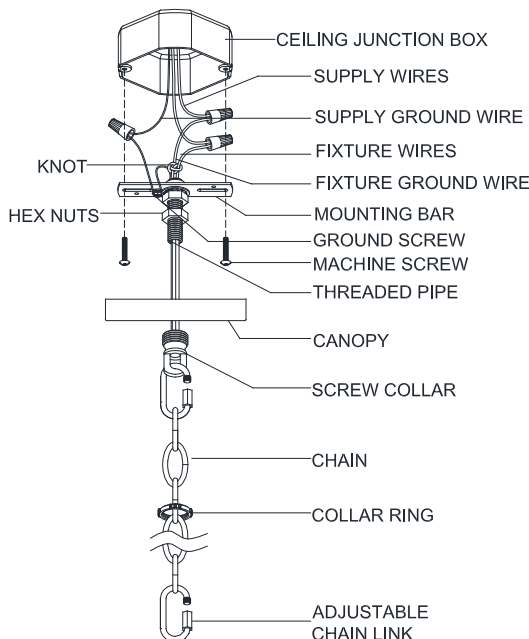

ASSEMBLY INSTRUCTION MODEL#EDC908PN

Drawing (1)

Drawing (2)

All electrical components must be installed by a licensed electrician in accordance with the National Electric Code and the appropriate local electrical codes.

**You will need 6-Candelabra
40 Watts Recommended 60 Watts Max
USE LED BULBS FOR EXTENDED USE**

How to Install:

- Slide Glass (7) into the Bottom Frame (3) and bend glass Clip (6).
- Place the Candle Sleeve (9) over the Socket (10), then Install the bulb (8) to the Socket (10).
- Attach the Top Frame (1) onto the Bottom Frame (3), then secure it by turning the Screw (2) until tight.
- Have the fixture wire pass through the Top Rod (4) and Bottom Rod (5), and then attach the rods to the Light Cluster (11). Take the Light Cluster assembly and attach it to the Swivel (13) on the top of the frame.
- The canopy of the fixture can now be mounted to the ceiling by following instruction **Drawing 2**.
- Hook the Crystal Ball (12) to the bottom of the Light Cluster (11).

Replacement Glass installation:

- Follow instructions # 1 above to install new glass.

Bulb replacement:

- Install the Bulb (8) into the Socket (10).

WARNING: This product can expose you to lead, which is known to the state of California to cause cancer and / or birth defects or reproductive harm. For more information go to www.P65warnings.ca.gov

ASSEMBLY INSTRUCTION MODEL#EDC908PN

Part Number

- A. (1) Mounting Hardware
- B. (1) Canopy; w5" x h0.75" (XFW9905PNCAN5IN)
- C. (1) Collar Ring
- D. (1) Collar Loop
- E. (2) Link
- F. (1) Chain ; w4.2mm (XFW9905PNCHA4.2MM)
- G. (1) Loop
- H. (1) Top Frame
- I. (1) Top Rod; w0.48" x h13.7" (XFW9908PNTROD13.7IN)
- J. (1) Bottom Rod; w0.48" x h13.7" (XFW9908PNBROD13.7IN)
- K. (4) Screws
- L. (1) Bottom Frame
- M. (4) Glass; w19.7" x h15.35" (XFW9908GLA15.35IN)
- N. (6) Bulbs (Not Included)
- O. (6) Candle Sleeve; w1" x h5.24" (XFW9907PNCDL5.24IN)
- P. (1) Light Cluster
- Q. (1) Crystal Ball; w2" x h3.15" (XFW9907CRYBALL)