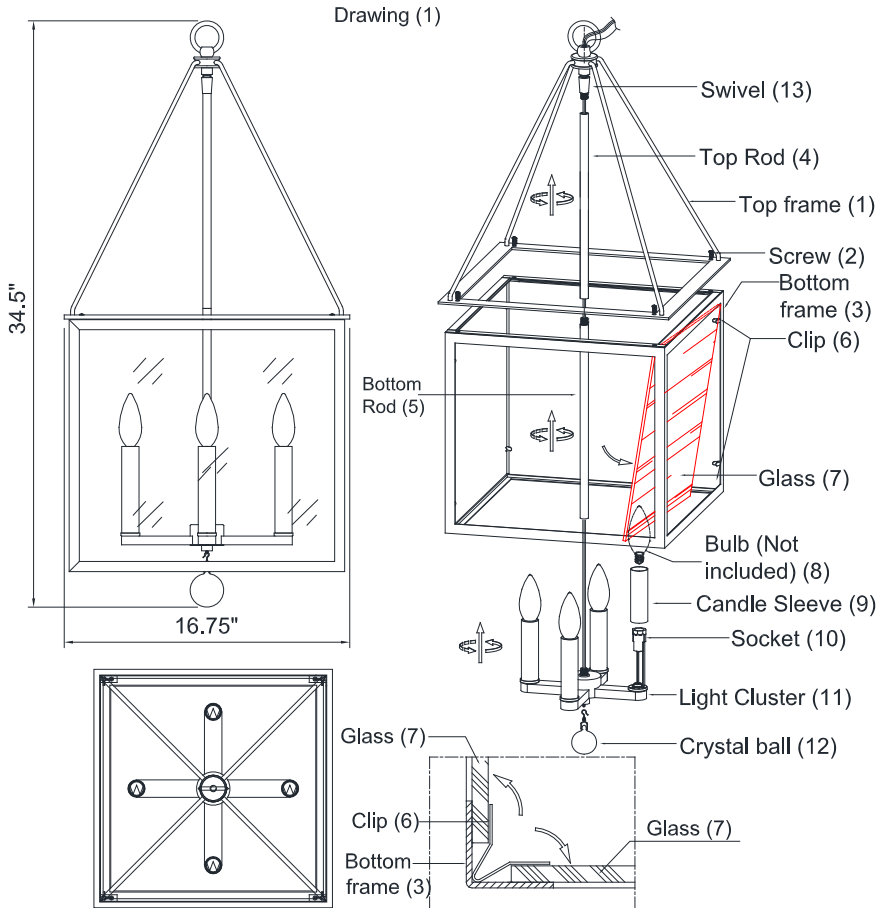

ASSEMBLY INSTRUCTION MODEL# EDC907PN

All electrical components must be installed by a licensed electrician in accordance with the National Electric Code and the appropriate local electrical codes.

**You will need 4—Candelabra
40 Watts Recommended 60 Watts Max
USE LED BULBS FOR EXTENDED USE**

How to Install:

- Slide Glass (7) into the Bottom Frame (3) and bend glass Clip (6).
- Place the Candle Sleeve (9) over the Socket (10), then Install the bulb (8) to the Socket (10).
- Attach the Top Frame (1) onto the Bottom Frame (3), then secure it by turning the Screw (2) until tight.
- Have the fixture wire pass through the Top Rod (4) and Bottom Rod (5), and then attach the rods to the Light Cluster (11). Take the Light Cluster assembly and attach it to the Swivel (13) on the top of the frame.
- The canopy of the fixture can now be mounted to the ceiling by following instruction **Drawing 2**.
- Hook the Crystal Ball (12) to the bottom of the Light Cluster (11).

Replacement Glass installation:

- Follow instructions # 1 above to install new glass.

Bulb replacement:

- Install the Bulb (8) into the Socket (10).

WARNING: This product can expose you to lead, which is known to the state of California to cause cancer and / or birth defects or reproductive harm. For more information go to www.P65warnings.ca.gov

ASSEMBLY INSTRUCTION MODEL#EDC907PN

Part Number

Part Numbers

- A. (1) Mounting Hardware
- B. (1) Canopy; w5" x h0.75" (XFW9905PNCAN5IN)
- C. (1) Collar Ring
- D. (1) Collar Loop
- E. (2) Link
- F. (1) Chain ; w4.2mm (XFW9905PNCHA4.2MM)
- G. (1) Loop
- H. (1) Top Frame
- I. (1) Top Rod; w0.48" x h12.5" (XFW9907PNTROD12.5IN)
- J. (1) Bottom Rod; w0.48" x h12.5" (XFW9907PNBROD12.5IN)
- K. (4) Screws
- L. (1) Bottom Frame
- M. (4) Glass; w14.3" x h15.5" (XFW9907GLA15.5IN)
- N. (4) Bulbs (Not Included)
- O. (4) Candle Sleeve; w1" x h5.24" (XFW9907PNCDL5.24IN)
- P. (1) Light Cluster
- Q. (1) Crystal Ball; w2" x h3.15" (XFW9907CRYBALL)