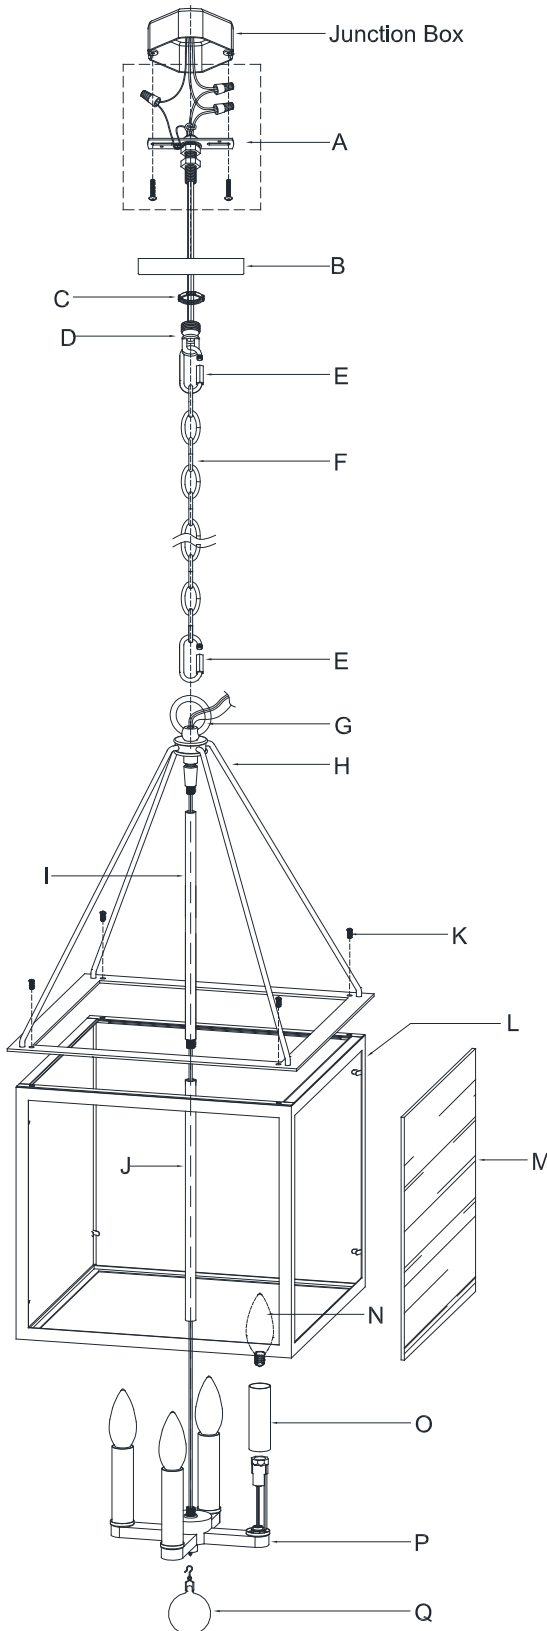

ASSEMBLY INSTRUCTION MODEL# EDC907PN

All electrical components must be installed by a licensed electrician in accordance with the National Electric Code and the appropriate local electrical codes.

**You will need 4—Candelabra
40 Watts Recommended 60 Watts Max
USE LED BULBS FOR EXTENDED USE**

How to Install:

- Slide Glass (7) into the Bottom Frame (3) and bend glass Clip (6).
- Place the Candle Sleeve (9) over the Socket (10), then Install the bulb (8) to the Socket (10).
- Attach the Top Frame (1) onto the Bottom Frame (3), then secure it by turning the Screw (2) until tight.
- Have the fixture wire pass through the Top Rod (4) and Bottom Rod (5), and then attach the rods to the Light Cluster (11). Take the Light Cluster assembly and attach it to the Swivel (13) on the top of the frame.
- The canopy of the fixture can now be mounted to the ceiling by following instruction **Drawing 2**.
- Hook the Crystal Ball (12) to the bottom of the Light Cluster (11).

Replacement Glass installation:

- Follow instructions # 1 above to install new glass.

Bulb replacement:

- Install the Bulb (8) into the Socket (10).

WARNING: This product can expose you to lead, which is known to the state of California to cause cancer and / or birth defects or reproductive harm. For more information go to www.P65warnings.ca.gov

ASSEMBLY INSTRUCTION MODEL#EDC907PN

Part Number

Part Numbers

- A. (1) Mounting Hardware
- B. (1) Canopy; w5" x h0.75" (XFW9905PNCAN5IN)
- C. (1) Collar Ring
- D. (1) Collar Loop
- E. (2) Link
- F. (1) Chain ; w4.2mm (XFW9905PNCHA4.2MM)
- G. (1) Loop
- H. (1) Top Frame
- I. (1) Top Rod; w0.48" x h12.5" (XFW9907PNTROD12.5IN)
- J. (1) Bottom Rod; w0.48" x h12.5" (XFW9907PNBROD12.5IN)
- K. (4) Screws
- L. (1) Bottom Frame
- M. (4) Glass; w14.3" x h15.5" (XFW9907GLA15.5IN)
- N. (4) Bulbs (Not Included)
- O. (4) Candle Sleeve; w1" x h5.24" (XFW9907PNCDL5.24IN)
- P. (1) Light Cluster
- Q. (1) Crystal Ball; w2" x h3.15" (XFW9907CRYBALL)