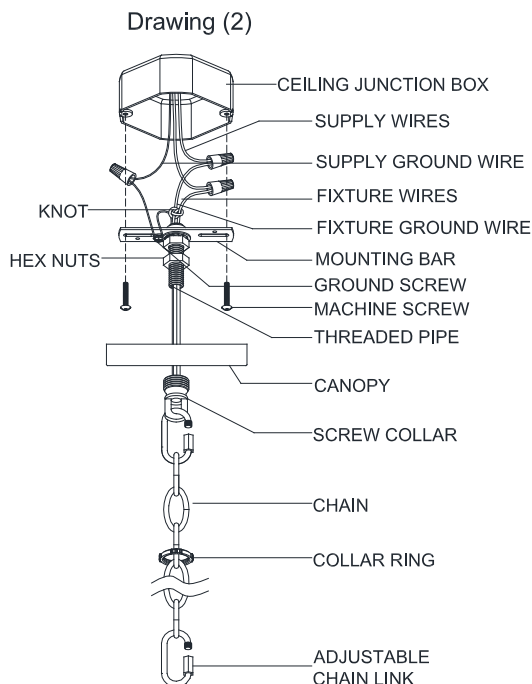

ASSEMBLY INSTRUCTION MODEL# EDC907PN

All electrical components must be installed by a licensed electrician in accordance with the National Electric Code and the appropriate local electrical codes.

**You will need 4—Candelabra
40 Watts Recommended 60 Watts Max
USE LED BULBS FOR EXTENDED USE**

How to Install:

- Slide Glass (7) into the Bottom Frame (3) and bend glass Clip (6).
- Place the Candle Sleeve (9) over the Socket (10), then Install the bulb (8) to the Socket (10).
- Attach the Top Frame (1) onto the Bottom Frame (3), then secure it by turning the Screw (2) until tight.
- Have the fixture wire pass through the Top Rod (4) and Bottom Rod (5), and then attach the rods to the Light Cluster (11). Take the Light Cluster assembly and attach it to the Swivel (13) on the top of the frame.
- The canopy of the fixture can now be mounted to the ceiling by following instruction **Drawing 2**.
- Hook the Crystal Ball (12) to the bottom of the Light Cluster (11).

Replacement Glass installation:

- Follow instructions # 1 above to install new glass.

Bulb replacement:

- Install the Bulb (8) into the Socket (10).

WARNING: This product can expose you to lead, which is known to the state of California to cause cancer and / or birth defects or reproductive harm. For more information go to www.P65warnings.ca.gov

ASSEMBLY INSTRUCTION MODEL#EDC907PN

Part Number

Part Numbers

- A. (1) Mounting Hardware
- B. (1) Canopy; w5" x h0.75" (XFW9905PNCAN5IN)
- C. (1) Collar Ring
- D. (1) Collar Loop
- E. (2) Link
- F. (1) Chain ; w4.2mm (XFW9905PNCHA4.2MM)
- G. (1) Loop
- H. (1) Top Frame
- I. (1) Top Rod; w0.48" x h12.5" (XFW9907PNTROD12.5IN)
- J. (1) Bottom Rod; w0.48" x h12.5" (XFW9907PNBROD12.5IN)
- K. (4) Screws
- L. (1) Bottom Frame
- M. (4) Glass; w14.3" x h15.5" (XFW9907GLA15.5IN)
- N. (4) Bulbs (Not Included)
- O. (4) Candle Sleeve; w1" x h5.24" (XFW9907PNCDL5.24IN)
- P. (1) Light Cluster
- Q. (1) Crystal Ball; w2" x h3.15" (XFW9907CRYBALL)