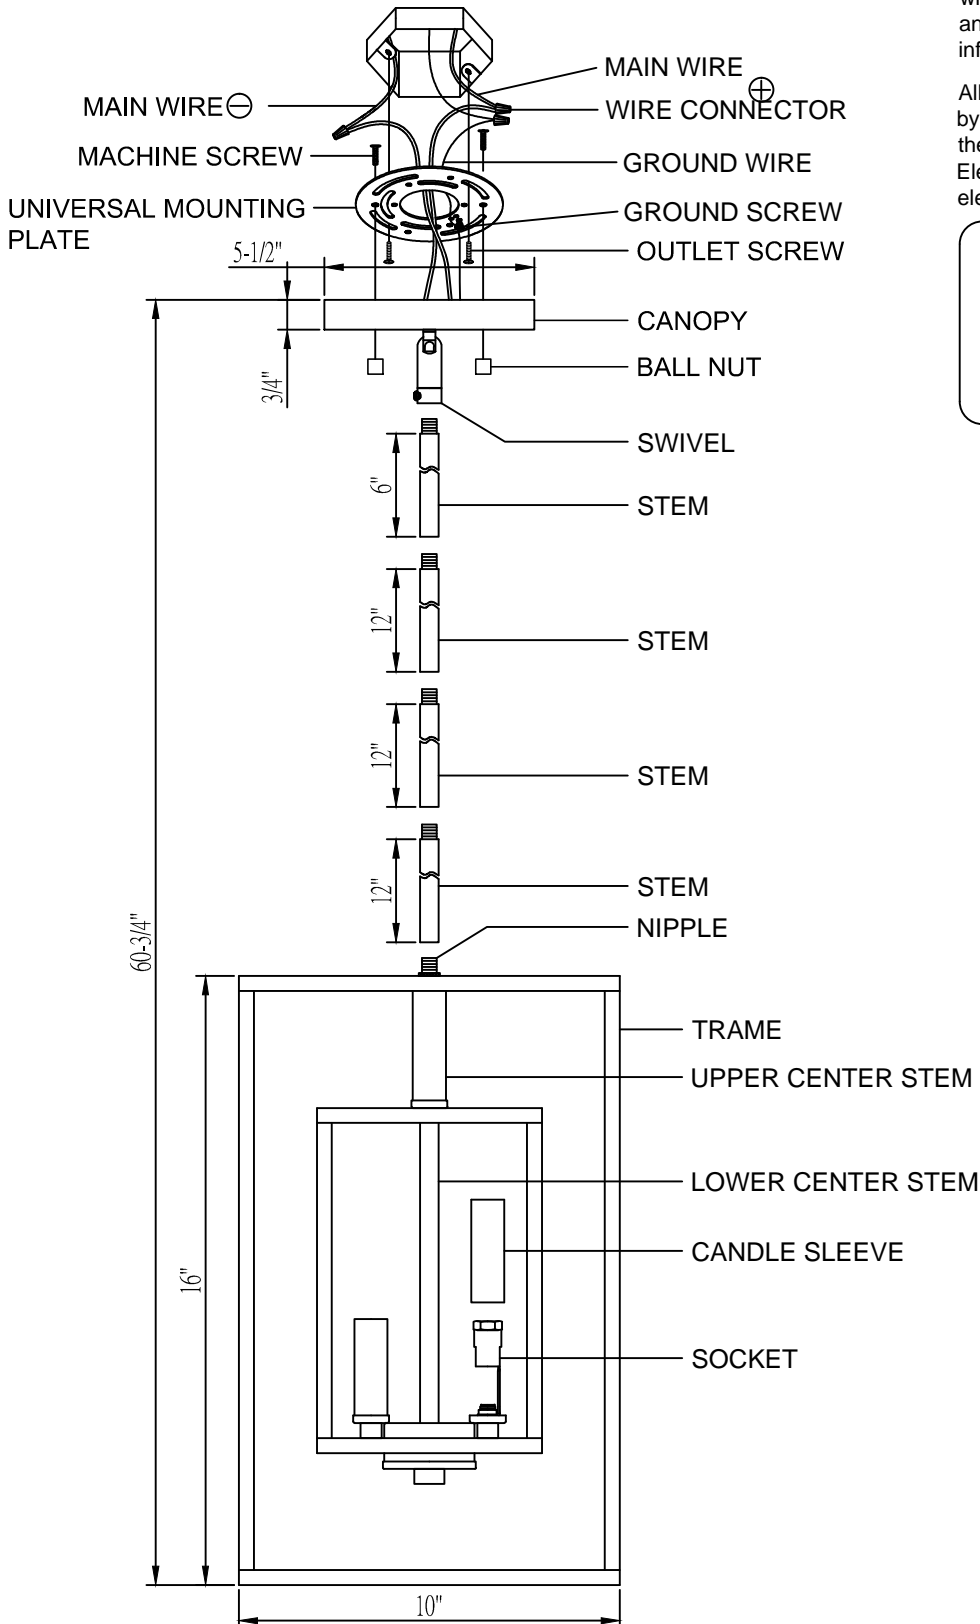

MODEL #: ED884114CH
ASSEMBLY AND DRESSING INSTRUCTIONS

Electrical Danger Turn Power off

WARNING: This product can expose you to lead, which is known to the State of California to cause cancer and/or birth defects or reproductive harm. For more information go to www.P65Warnings.ca.gov

All electrical components must be installed by a licensed electrician in accordance with the national in accordance with the National Electric Code and the appropriate local electrical codes

You will need 4 Candelabra bulbs. 40 Watts recommended 60 Watts max. Bulb not included.