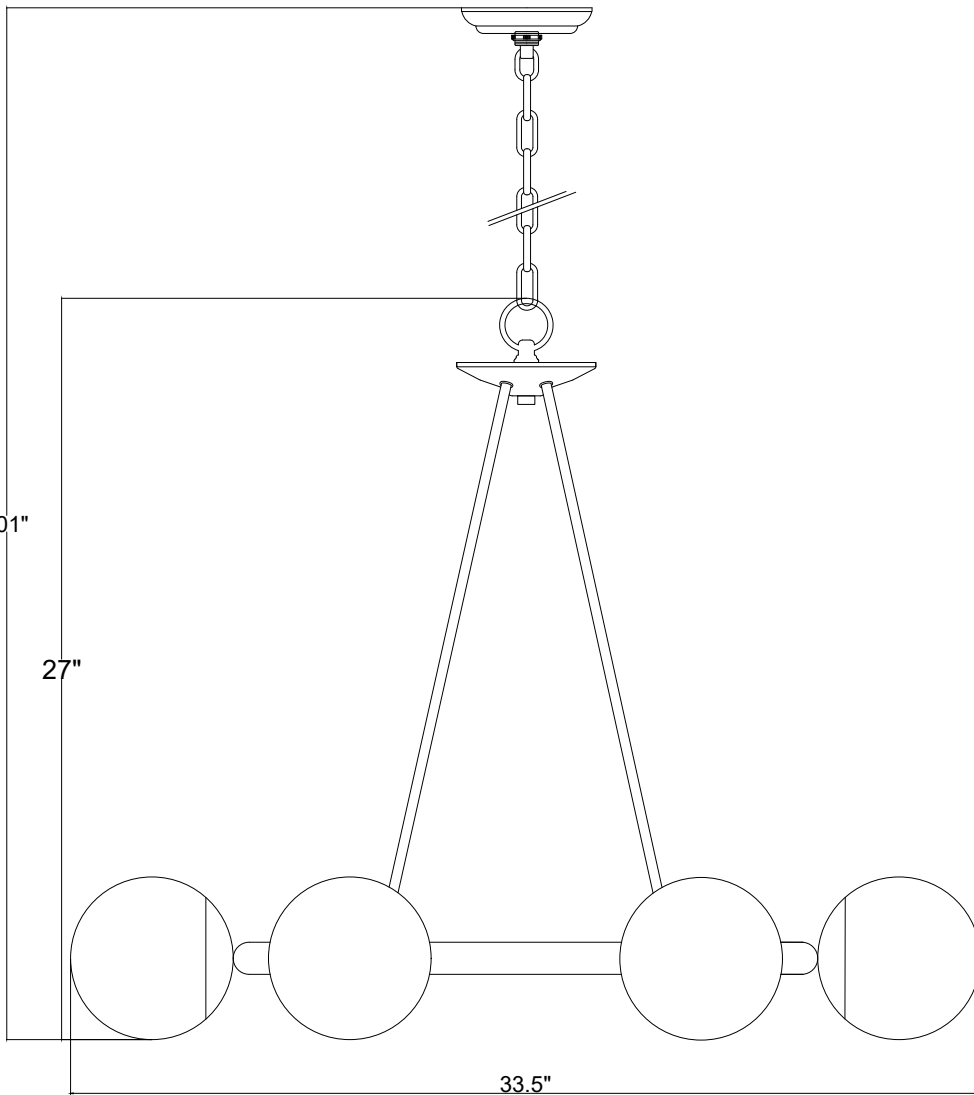

## ASSEMBLY INSTRUCTION MODEL # ED0161006VG

### HOW TO INSTALL:

Place the fixture parts on a soft cloth-covered platform before installation of fixture.

1. Insert one of the hang rods into the distributor box and secure it with the hex nut using the wrench provided. Repeat it for the remaining rods.
2. Slide the hang rods over the stud inside the frame ring and secure with the set screws using the key wrench.
3. Pull the wire taut and place the metal plate over the distributor box. Secure with the fixture loop.
4. Decide the preferred hanging height and choose the correct length of chain needed.
5. Attach the mounting strap onto the outlet box.
6. Raise the fixture up to the ceiling and do the wire connection. Secure the canopy onto the ceiling with the collar ring.
7. Install the bulb onto the socket and screw the glass shade onto the sockets.

### Part Numbers

- A. Mounting hardware  
Wire Connector × 2.  
Mounting Bar × 1.  
Mounting Screw × 2.  
Washer × 1.  
Nut × 1.  
Threaded × 1.
- B. Canopy -1.25"H x 5"W  
XEH0161006VGCAN5IN
- C. Collar Ring
- D. Collar Loop- XEH0161006VGSCL
- E. Chain T:4MM× L:72" -  
XEH0161006VGCHA4MM
- F. Fixture Loop -XEH0161006VGLOOP
- G. Wrench
- H. Metal plate
- I. Distributor box
- J. Hanging rod L:23" -XEH016006VGHROD23IN
- K. Key wrench
- L. Set screw
- M. Frame ring
- N. Glass Shade -XEH0121001GLA6IN