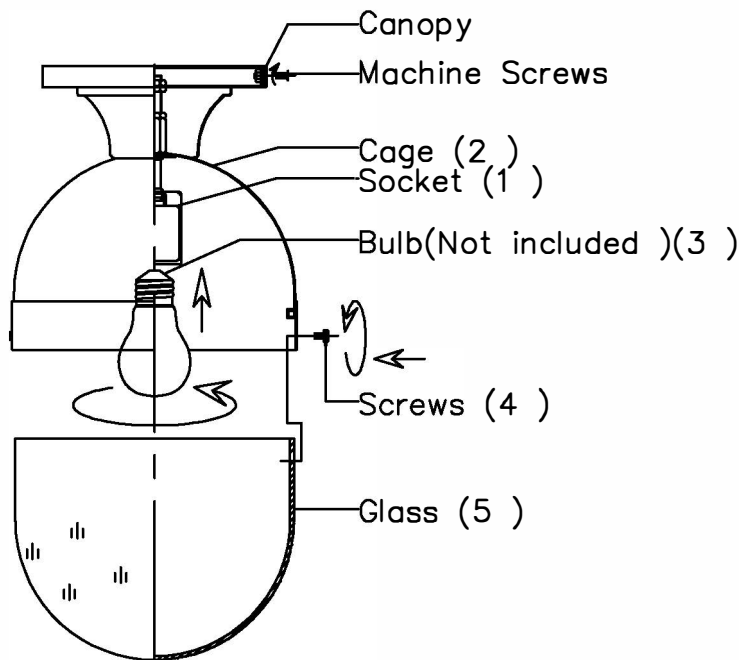

CRYSTORAMA

LIGHTING THE WAY FOR SIXTY YEARS

ASSEMBLY INSTRUCTION MODEL #CAP-8500-MK-TG

Drawing (1)

All electrical components must be installed by a licensed electrician in accordance with the National Electric Code and the appropriate local electrical codes.

1. To install glass, separate the Cage (2), by removing the Screws (4).
2. Install the bulb (3) to the socket (1).
3. Connect the Glass (5) and the Cage (2), by screwing in Screws (4) to secure cage.
4. The canopy of the fixture can now be mounted to the ceiling by following instruction Drawing (1).

1. Separate the Glass (5) and the Cage (2), by removing Screws (4).
2. Install the bulb (3) into the socket
3. Complete by connecting the Glass (5) and the Cage (2) by screwing in Screws (4) to secure cage.