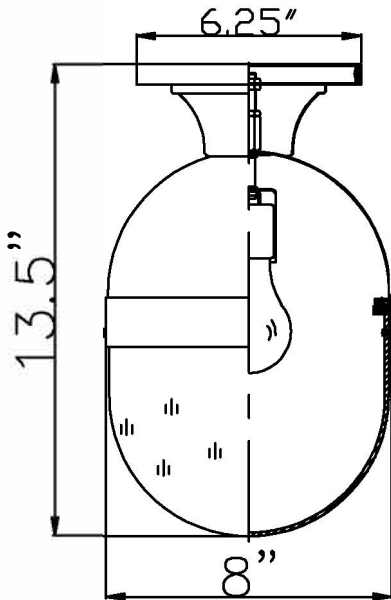

CRYSTORAMA

LIGHTING THE WAY FOR SIXTY YEARS

ASSEMBLY INSTRUCTION MODEL #CAP-8500-MK-TG

Drawing (1)

All electrical components must be installed by a licensed electrician in accordance with the National Electric Code and the appropriate local electrical codes.

1. To install glass, separate the Cage (2), by removing the Screws (4).
2. Install the bulb (3) to the socket (1).
3. Connect the Glass (5) and the Cage (2), by screwing in Screws (4) to secure cage.
4. The canopy of the fixture can now be mounted to the ceiling by following instruction Drawing (1).