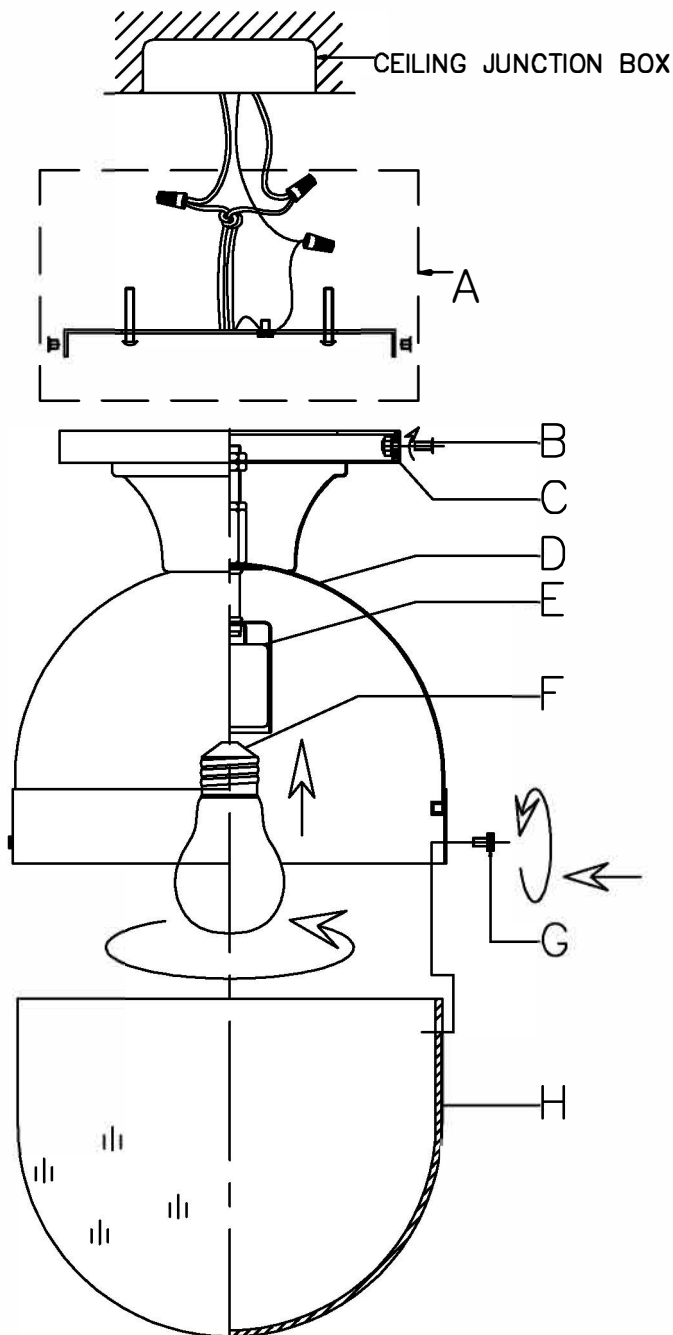

1. To install glass, separate the Cage (2), by removing the Screws (4).
2. Install the bulb (3) to the socket (1).
3. Connect the Glass (5) and the Cage (2), by screwing in Screws (4) to secure cage.
4. The canopy of the fixture can now be mounted to the ceiling by following instruction Drawing (1).

1. Separate the Glass (5) and the Cage (2), by removing Screws (4).
2. Install the bulb (3) into the socket
3. Complete by connecting the Glass (5) and the Cage (2) by screwing in Screws (4) to secure cage.

After securing fixture to the ceiling it is recommended that the gap between the ceiling and the canopy be sealed on the top and both sides, with a good quality waterproof caulk or silicone sealant (NOT INCLUDED)

LIGHTING THE WAY FOR SIXTY YEARS

PART NUMBER MODEL #CAP-8500-MK-TG

Part Number

Part Numbers

- A. (1)–Mounting hardware
- B. (2)–Machine Screws
- C. (1)–Canopy; W6.25"XH0.5"; XN08500MKCAN6.25IN
- D. (1)–Cage
- E. (1)–Socket
- F. (1)–Bulb(Not Included)
- G. (3)–Screws
- H. (1)–Glass; ϕ 7.75"X6.25"; XN08500BOTGLA7.75IN