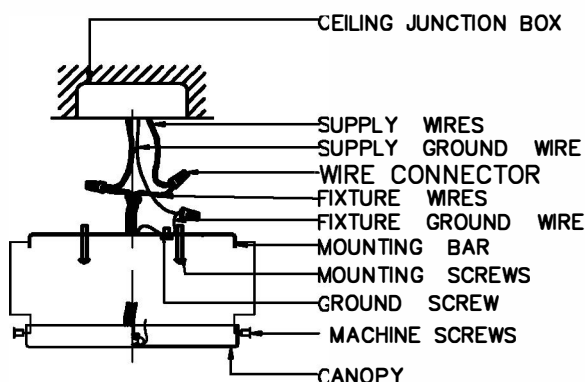

CRYSTORAMA

LIGHTING THE WAY FOR SIXTY YEARS

ASSEMBLY INSTRUCTION MODEL #CAP-8500-MK-TG

Drawing (1)

All electrical components must be installed by a licensed electrician in accordance with the National Electric Code and the appropriate local electrical codes.

1. To install glass, separate the Cage (2), by removing the Screws (4).
2. Install the bulb (3) to the socket (1).
3. Connect the Glass (5) and the Cage (2), by screwing in Screws (4) to secure cage.
4. The canopy of the fixture can now be mounted to the ceiling by following instruction Drawing (1).

1. Separate the Glass (5) and the Cage (2), by removing Screws (4).
2. Install the bulb (3) into the socket
3. Complete by connecting the Glass (5) and the Cage (2) by screwing in Screws (4) to secure cage.