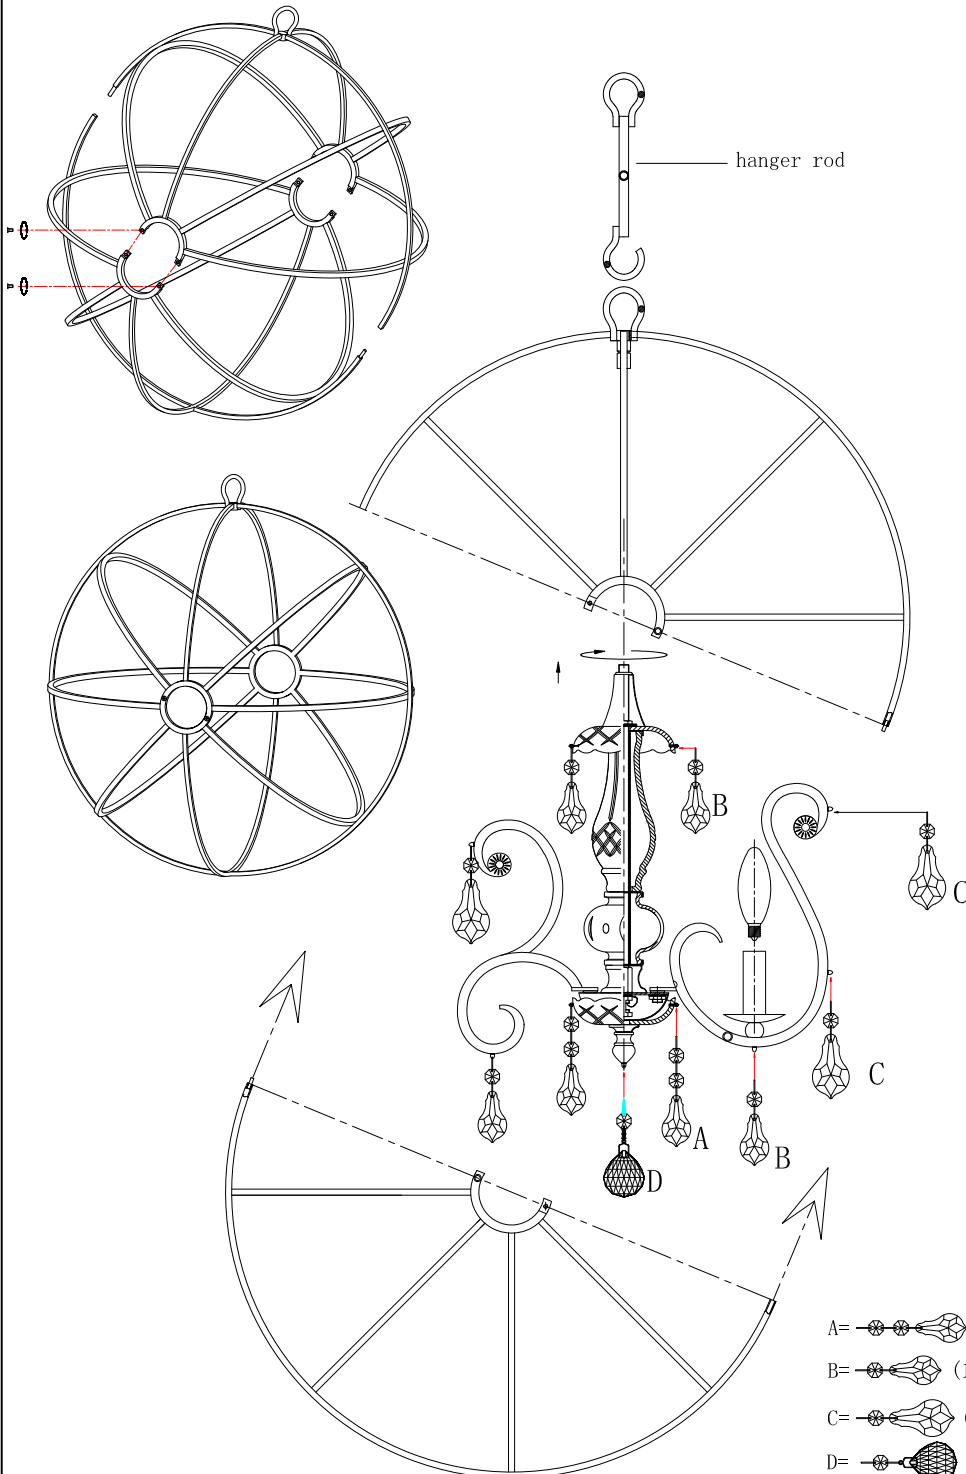

CRYSTORAMA

1958
 95 Cantiague Rock Road, Westbury NY 11590
 ph:516.931.9090 fax:516.931.1254
 info@crystorama.com www.crystorama.com

MODEL#:9026-EB-CL-S ASSEMBLY AND DRESSING INSTRUCTIONS

All electrical components must be installed by a licensed electrician in accordance with the National Electric Code and the appropriate local electrical codes.

You will need 5 - Cand. Bulb
 40 Watts Recommended
 60Watts Max
 Bulb not included

- A= (1X50mm Pendant+2X14mm Jewels)*4pcs
- B= (1X50mm Pendant+1X14mm Jewels)*14pcs
- C= (1X63mm Pendant+1X14mm Jewels)*15pcs
- D= (1X40mm Ball+1X14mm Jewels)*1pc