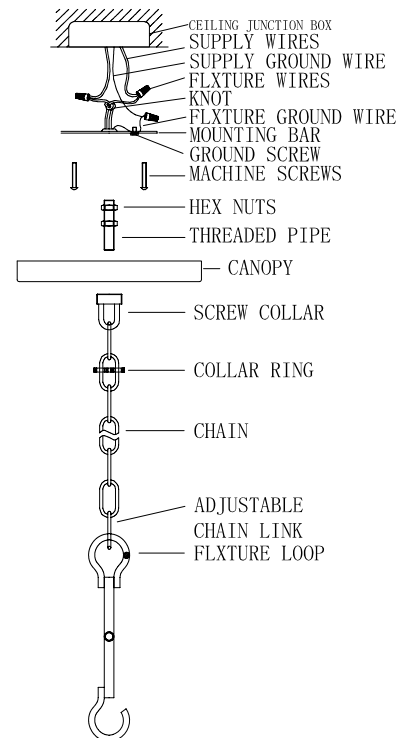

CRYSTORAMA

1958
 95 Cantiague Rock Road, Westbury NY 11590
 ph:516.931.9090 fax:516.931.1254
 info@crystorama.com www.crystorama.com

MODEL#:9026-EB-CL-S ASSEMBLY AND DRESSING INSTRUCTIONS

All electrical components must be installed by a licensed electrician in accordance with the National Electric Code and the appropriate local electrical codes.

You will need 5 - Cand. Bulb
 40 Watts Recommended
 60Watts Max
 Bulb not included

- A= (1X50mm Pendant+2X14mm Jewels)*4pcs
- B= (1X50mm Pendant+1X14mm Jewels)*14pcs
- C= (1X63mm Pendant+1X14mm Jewels)*15pcs
- D= (1X40mm Ball+1X14mm Jewels)*1pc