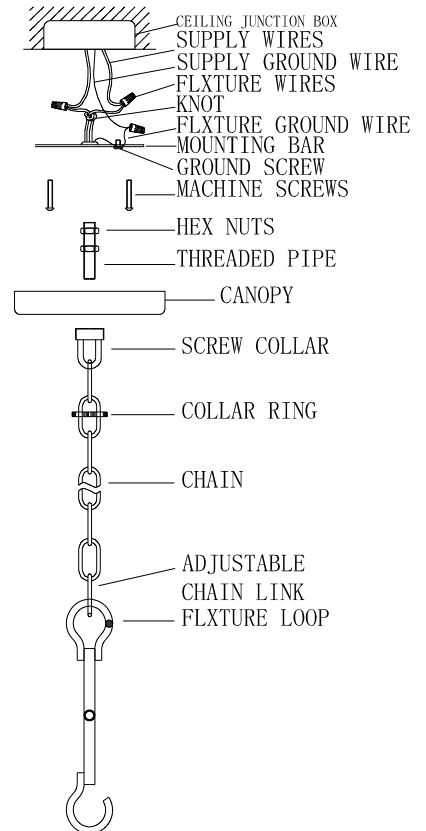

CRYSTORAMA

1958
 95 Cantiague Rock Road, Westbury NY 11590
 ph:516.931.9090 fax:516.931.1254
 info@crystorama.com www.crystorama.com

MODEL#:9025 ASSEMBLY AND DRESSING INSTRUCTIONS

All electrical components must be installed by a licensed electrician in accordance with the National Electric Code and the appropriate local electrical codes.

You will need 4 - Cand. Bulb
 40 Watts Recommended
 60Watts Max
 Bulb not included

A= (1X38mm Pendant+1X14mm jewels)*32pcs

B= (1X30mm Ball)*1pc

2012-07-11