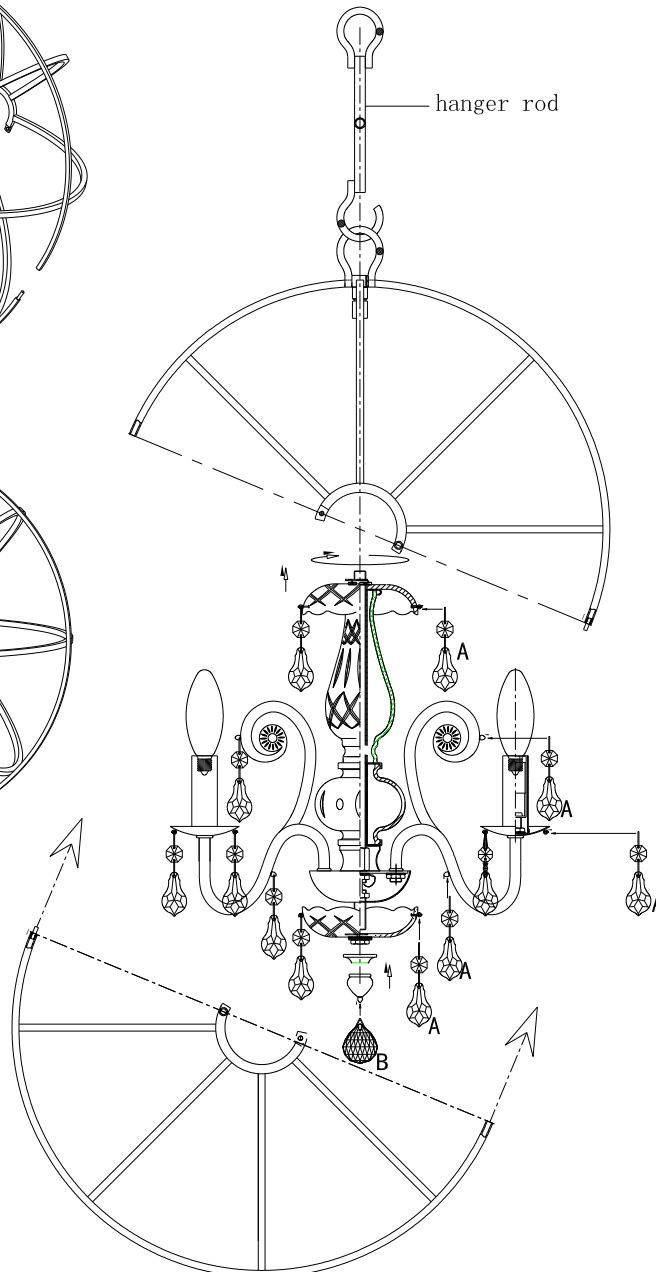

CRYSTORAMA

1958
 95 Cantiague Rock Road, Westbury NY 11590
 ph:516.931.9090 fax:516.931.1254
 info@crystorama.com www.crystorama.com

MODEL#:9025 ASSEMBLY AND DRESSING INSTRUCTIONS

All electrical components must be installed by a licensed electrician in accordance with the National Electric Code and the appropriate local electrical codes.

You will need 4 - Cand. Bulb
 40 Watts Recommended
 60Watts Max
 Bulb not included

A= (1X38mm Pendant+1X14mm jewels)*32pcs

B= (1X30mm Ball)*1pc

2012-07-11