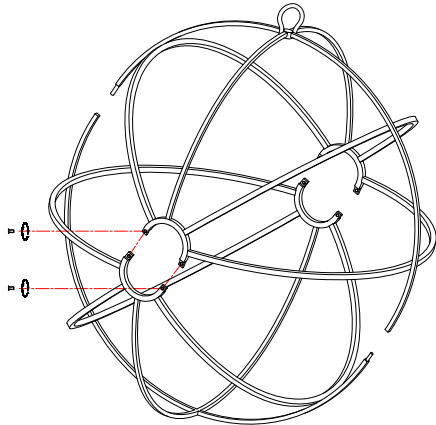

## MODEL#:9025-EB-GS-MWP ASSEMBLY AND DRESSING INSTRUCTIONS

All electrical components must be installed by a licensed electrician in accordance with the National Electric Code and the appropriate local electrical codes.

You will need 4 - Cand. Bulb  
40 Watts Recommended  
60Watts Max  
Bulb not included

A1 (GS) = (1X38mm Pendant+1X14mm jewels)\*24pcs

A2 (CL) = (1X38mm Pendant+1X14mm jewels)\*8pcs

B (CL) = (1X30mm Ball)\*1pc