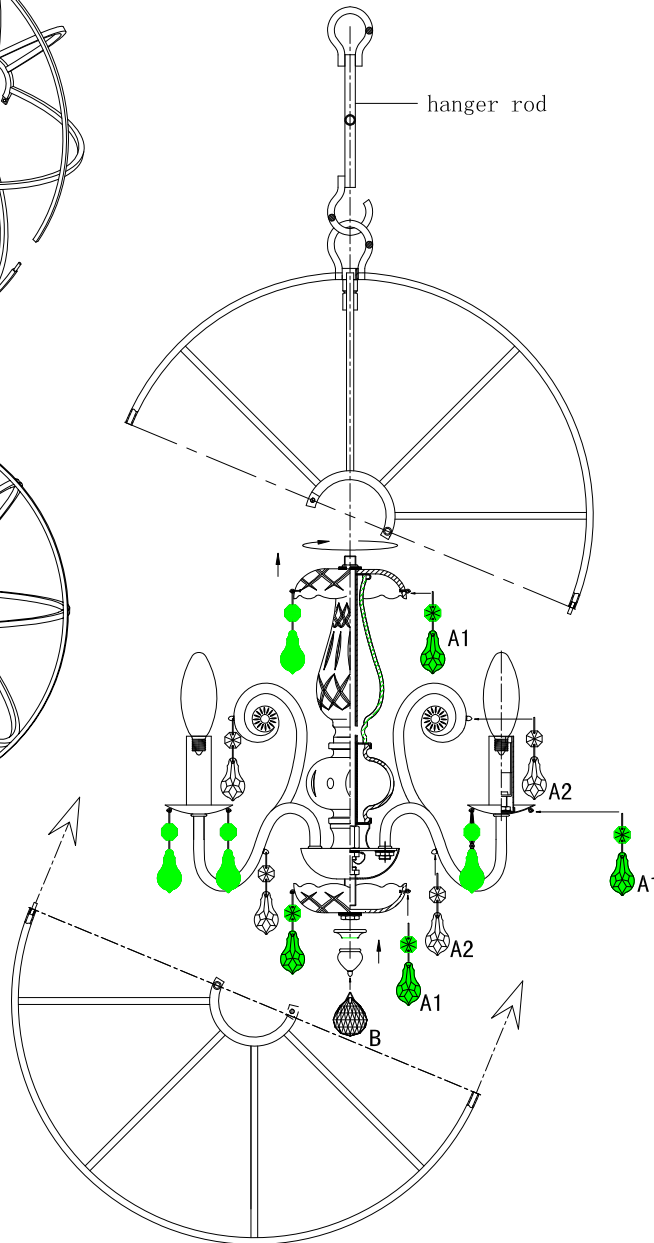

## MODEL#:9025-EB-GS-MWP ASSEMBLY AND DRESSING INSTRUCTIONS

All electrical components must be installed by a licensed electrician in accordance with the National Electric Code and the appropriate local electrical codes.

You will need 4 - Cand. Bulb  
40 Watts Recommended  
60Watts Max  
Bulb not included

A1 (GS) = (1X38mm Pendant+1X14mm jewels)\*24pcs

A2 (CL) = (1X38mm Pendant+1X14mm jewels)\*8pcs

B (CL) = (1X30mm Ball)\*1pc