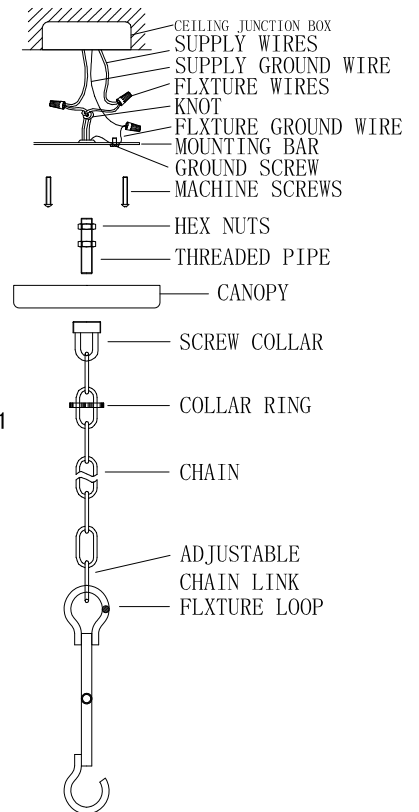

## MODEL#:9025-EB-GS-MWP ASSEMBLY AND DRESSING INSTRUCTIONS

All electrical components must be installed by a licensed electrician in accordance with the National Electric Code and the appropriate local electrical codes.

You will need 4 - Cand. Bulb  
40 Watts Recommended  
60Watts Max  
Bulb not included

A1 (GS) = (1X38mm Pendant+1X14mm jewels)\*24pcs

A2 (CL) = (1X38mm Pendant+1X14mm jewels)\*8pcs

B (CL) = (1X30mm Ball)\*1pc