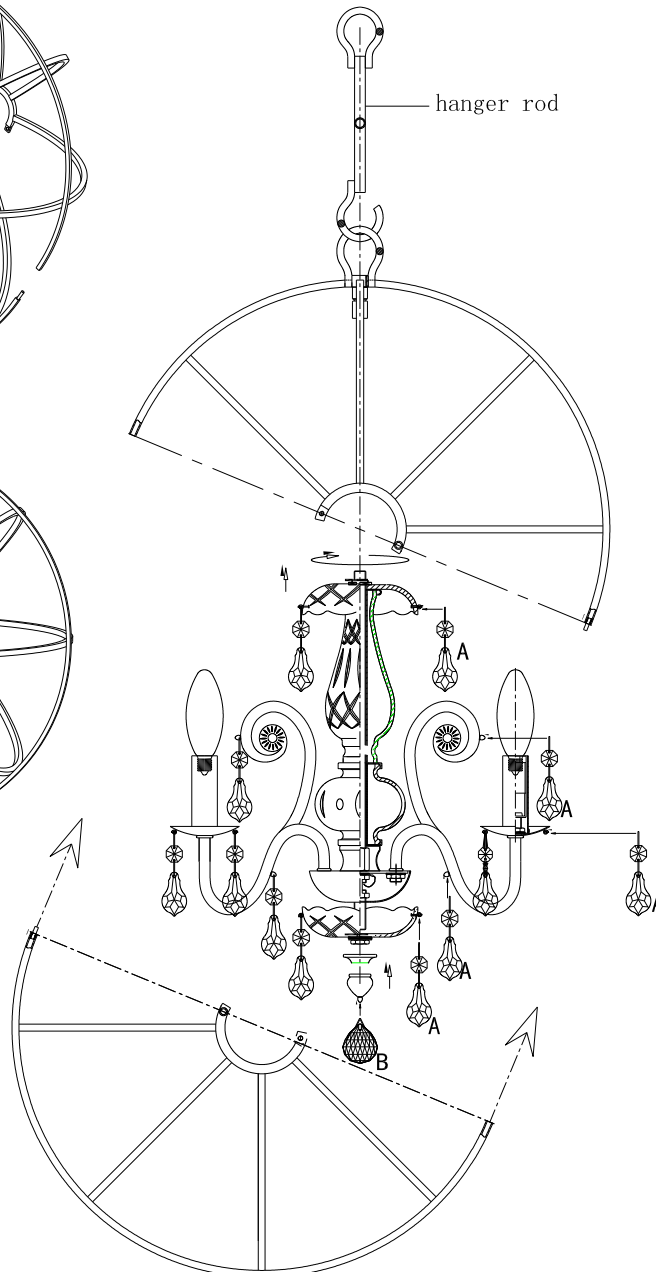

## MODEL#:9025 ASSEMBLY AND DRESSING INSTRUCTIONS

All electrical components must be installed by a licensed electrician in accordance with the National Electric Code and the appropriate local electrical codes.

You will need 4 - Cand. Bulb  
 40 Watts Recommended  
 60Watts Max  
 Bulb not included

A= (1X38mm Pendant+1X14mm jewels)\*32pcs

B= (1X30mm Ball)\*1pc

2012-07-11