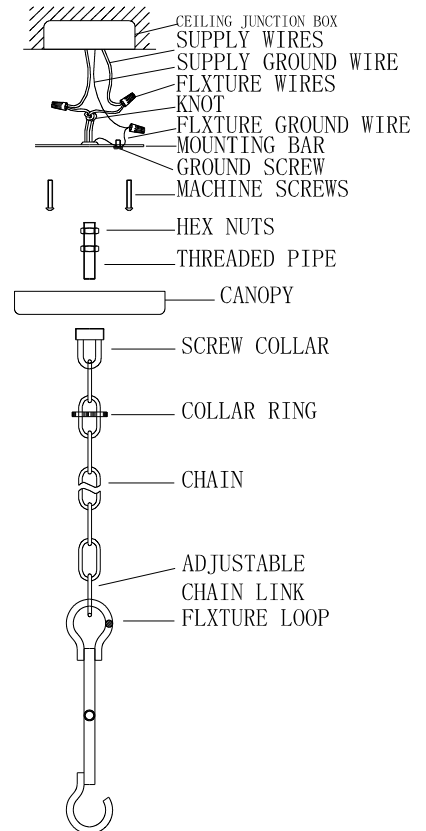

## MODEL#:9025 ASSEMBLY AND DRESSING INSTRUCTIONS

All electrical components must be installed by a licensed electrician in accordance with the National Electric Code and the appropriate local electrical codes.

You will need 4 - Cand. Bulb  
 40 Watts Recommended  
 60Watts Max  
 Bulb not included

A= (1X38mm Pendant+1X14mm jewels)\*32pcs

B= (1X30mm Ball)\*1pc

2012-07-11