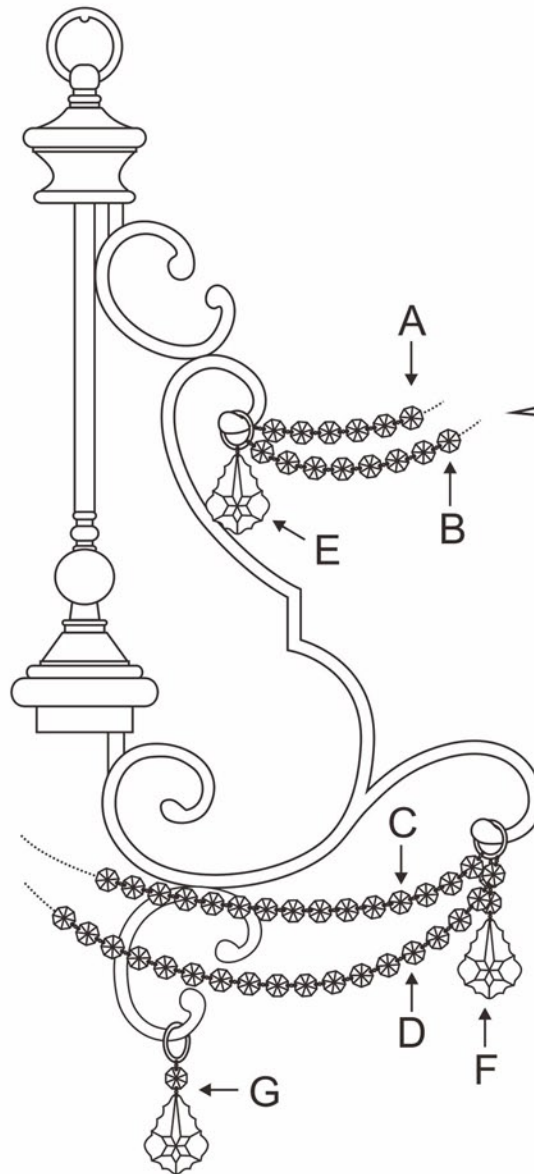

CRYST RAMA

1958

95 Cantiague Rock Road, Westbury NY 11590

ph:516.931.9090 fax: 516. 931.1254

info@crystorama.com www.crystorama.com

MODEL#: 7516-CL-MWP ASSEMBLY AND DRESSING INSTRUCTIONS

WARNING:

Electrical Danger Turn Power Off

All electrical components must be installed by a licensed electrician in accordance with the National Electric Code and the appropriate local electrical codes.

- A= (6 Jewels Strand)x 6sets
- B= (8 Jewels Strand)x 6sets
- C= (15 Jewels Strand)x 6sets
- D= (18 Jewels Strand)x 6sets
- E= (20/75-3"-No Jewel) x 6sets
- F= (2 Jewels + 20/75-3")x 6sets
- G= (20/75-3") x 6sets