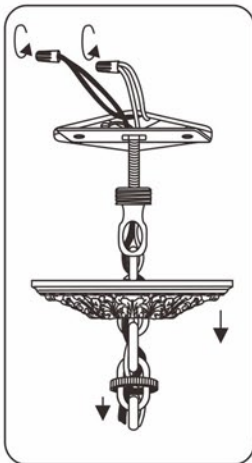

CRYST RAMA

1958

95 Cantiague Rock Road, Westbury NY 11590

ph:516.931.9090 fax: 516. 931.1254

info@crystorama.com www.crystorama.com

MODEL#: 7516-CL-MWP ASSEMBLY AND DRESSING INSTRUCTIONS

WARNING:

Electrical Danger Turn Power Off

All electrical components must be installed by a licensed electrician in accordance with the National Electric Code and the appropriate local electrical codes.

- A= (6 Jewels Strand)x 6sets
- B= (8 Jewels Strand)x 6sets
- C= (15 Jewels Strand)x 6sets
- D= (18 Jewels Strand)x 6sets
- E= (20/75-3"-No Jewel) x 6sets
- F= (2 Jewels + 20/75-3")x 6sets
- G= (20/75-3") x 6sets