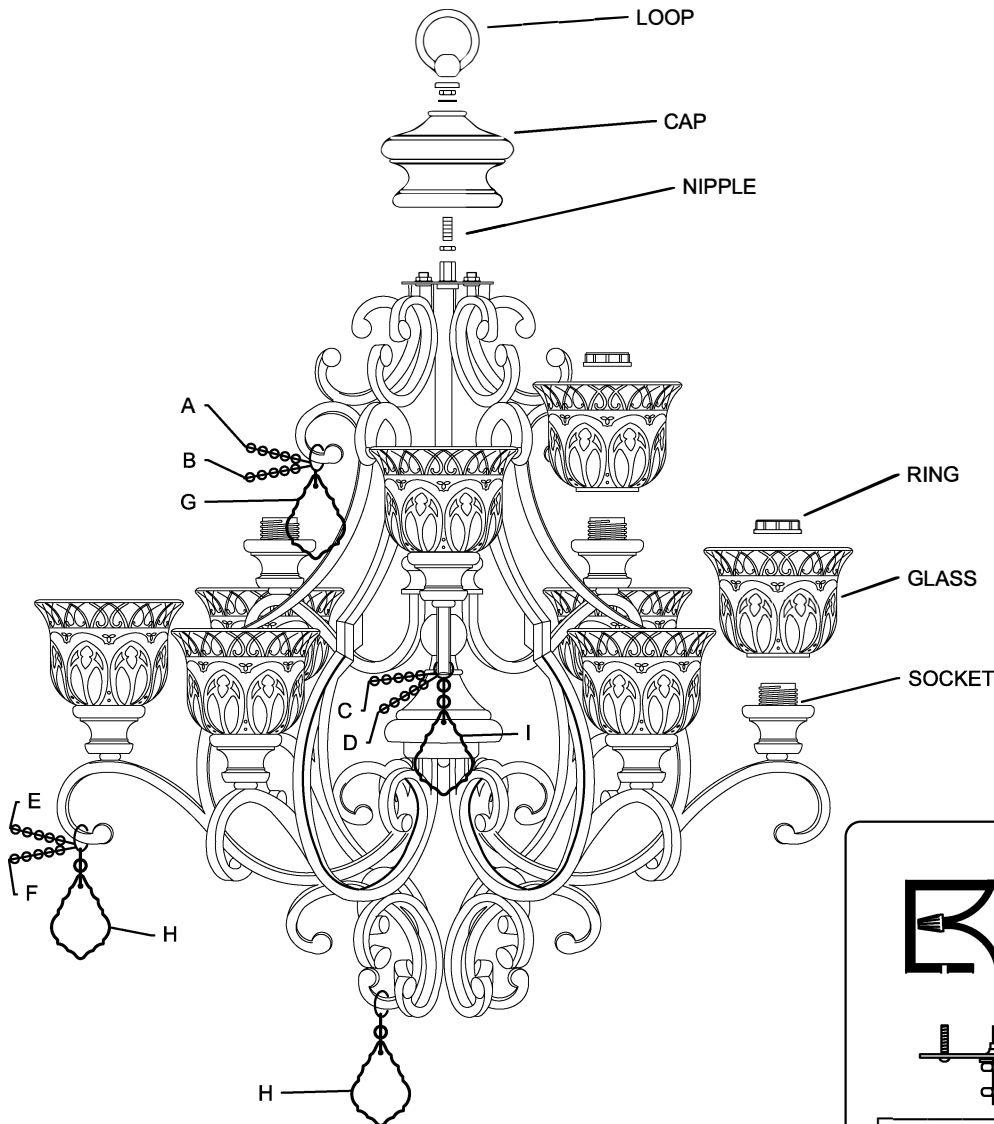

Turn Power Off

All electrical components must be installed by a licensed electrician in accordance with the National Electric Code and the appropriate local electrical codes.

You will need 9 - Medium Bulb
60 Watts Max
Bulb not included.

Spread the arms so that the arms at equal distance from each other.

CRYSTALS:

- A-6 STRANDS WITH 6 JEWELS MWP.
- B-6 STRANDS WITH 8 JEWELS MWP.
- C-3 STRANDS WITH 19 JEWELS MWP.
- D-3 STRANDS WITH 21 JEWELS MWP.
- E-6 STRANDS WITH 18 JEWELS MWP.
- F-6 STRANDS WITH 21 JEWELS MWP.
- G-6-20-75-3" NO JEWEL MWP.
- H-12-20-75-3" MWP.
- I-3-20-75-3" WITH 2 JEWELS MWP.