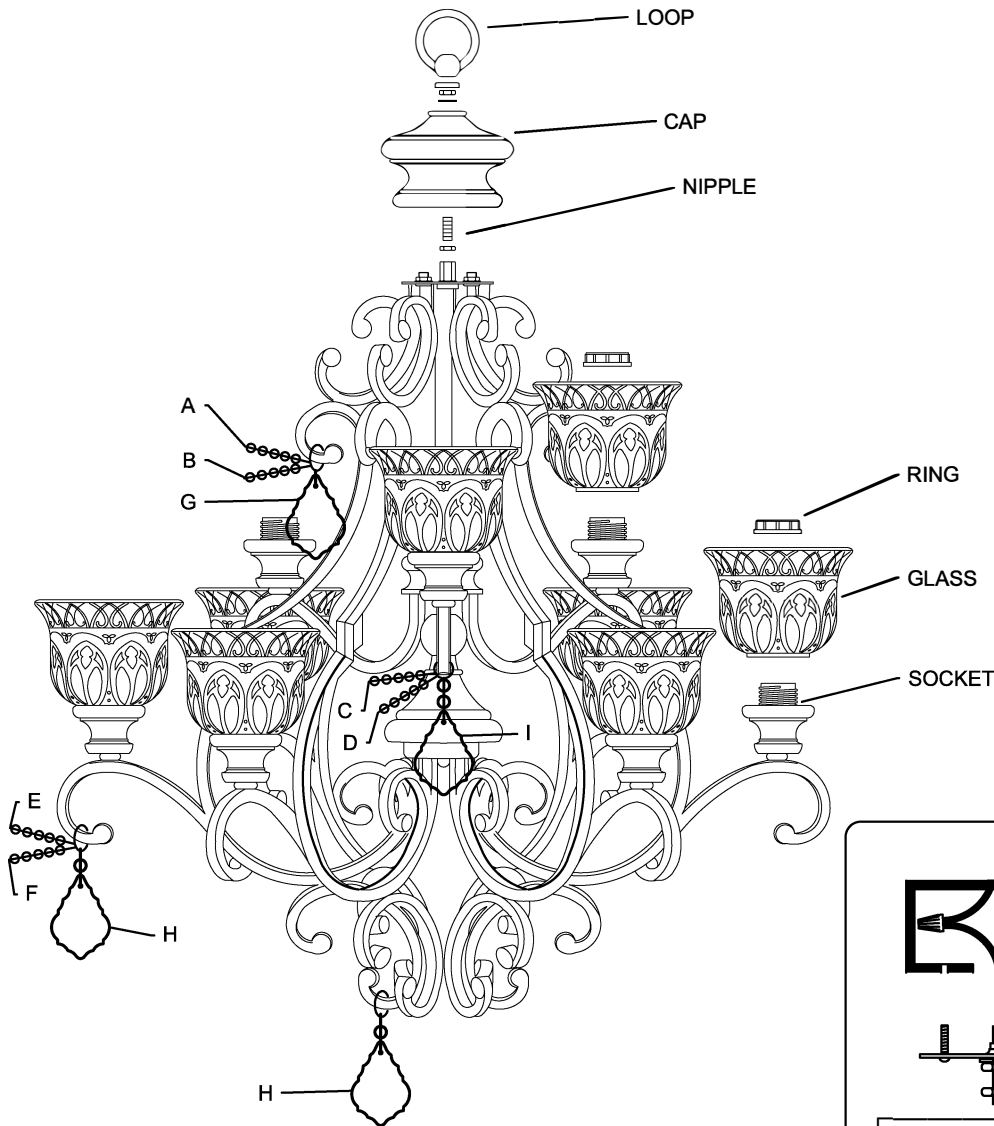

Turn Power Off

All electrical components must be installed by a licensed electrician in accordance with the National Electric Code and the appropriate local electrical codes.

You will need 9 - Medium Bulb
60 Watts Max
Bulb not included.

Spread the arms so that the arms at equal distance from each other.

CRYSTALS:

- A-6 STRANDS WITH 6 JEWELS MWP.
- B-6 STRANDS WITH 8 JEWELS MWP.
- C-3 STRANDS WITH 19 JEWELS MWP.
- D-3 STRANDS WITH 21 JEWELS MWP.
- E-6 STRANDS WITH 18 JEWELS MWP.
- F-6 STRANDS WITH 21 JEWELS MWP.
- G-6-20-75-3" NO JEWEL MWP.
- H-12-20-75-3" MWP.
- I-3-20-75-3" WITH 2 JEWELS MWP.