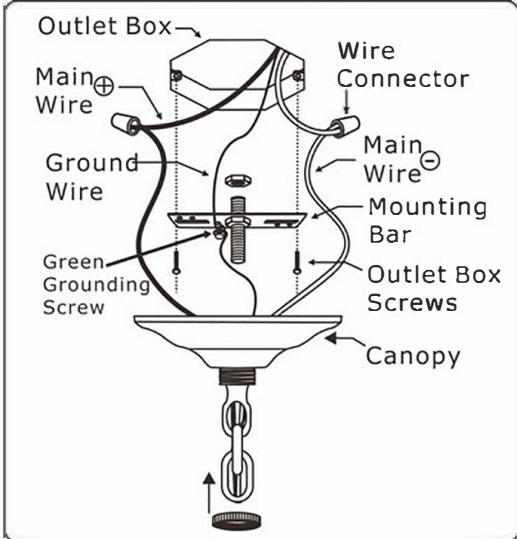

All electrical components must be installed by a licensed electrician in accordance with the National Electric Code and the appropriate local electrical codes.

You will need
 5 Candleabra bulbs.
 40 Watts Recommended.
 60 Watts Max.
 Bulb not included.

1 Bobeche with
 (4) "A" trim

- A =  (14mm+50mm) x 44 sets
- B =  (14mm x 3 + 30mm Ball) x 1 set
- C =  (14mm x 2 + 30mm Ball) x 1 set