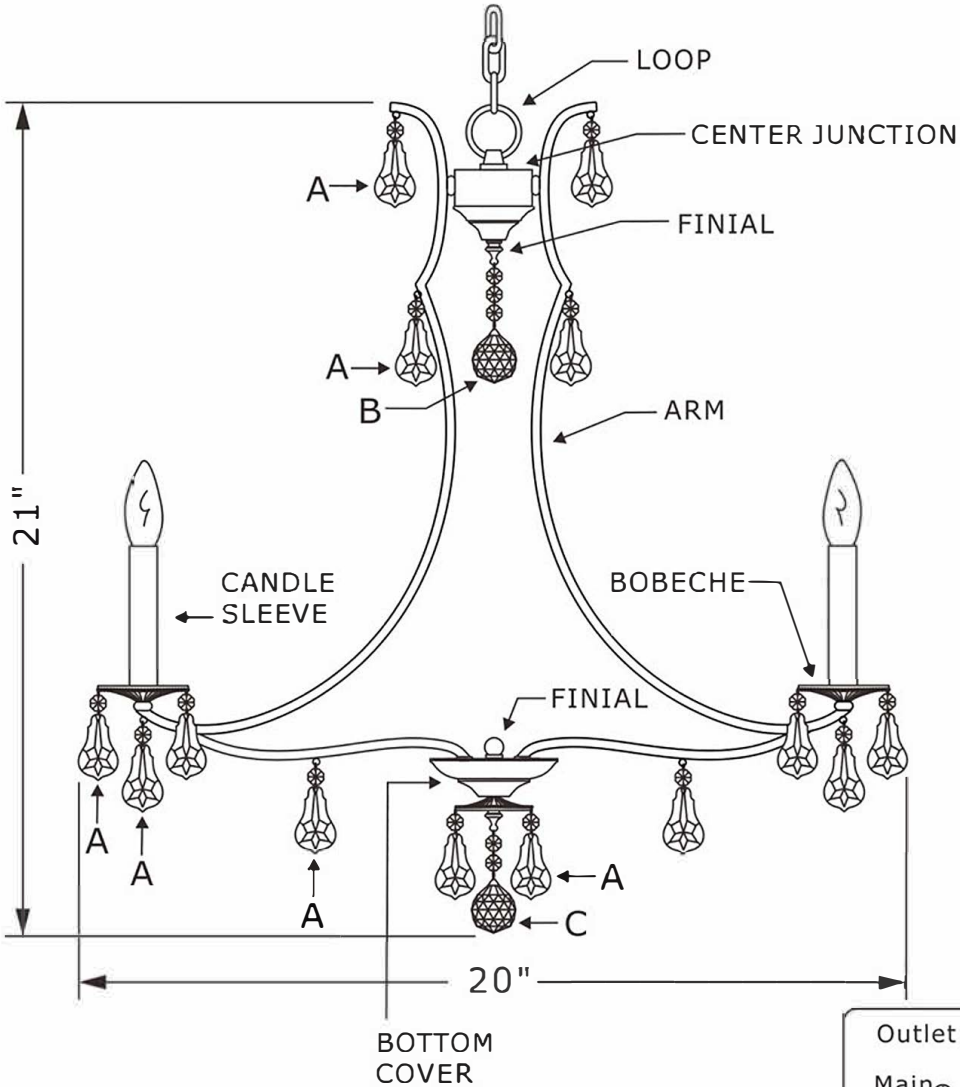

All electrical components must be installed by a licensed electrician in accordance with the National Electric Code and the appropriate local electrical codes.

You will need
 5 Candleabra bulbs.
 40 Watts Recommended.
 60 Watts Max.
 Bulb not included.

1 Bobeche with
 (4) "A" trim

- A =  (14mm+50mm) x 44 sets
- B =  (14mm x 3 + 30mm Ball) x 1 set
- C =  (14mm x 2 + 30mm Ball) x 1 set