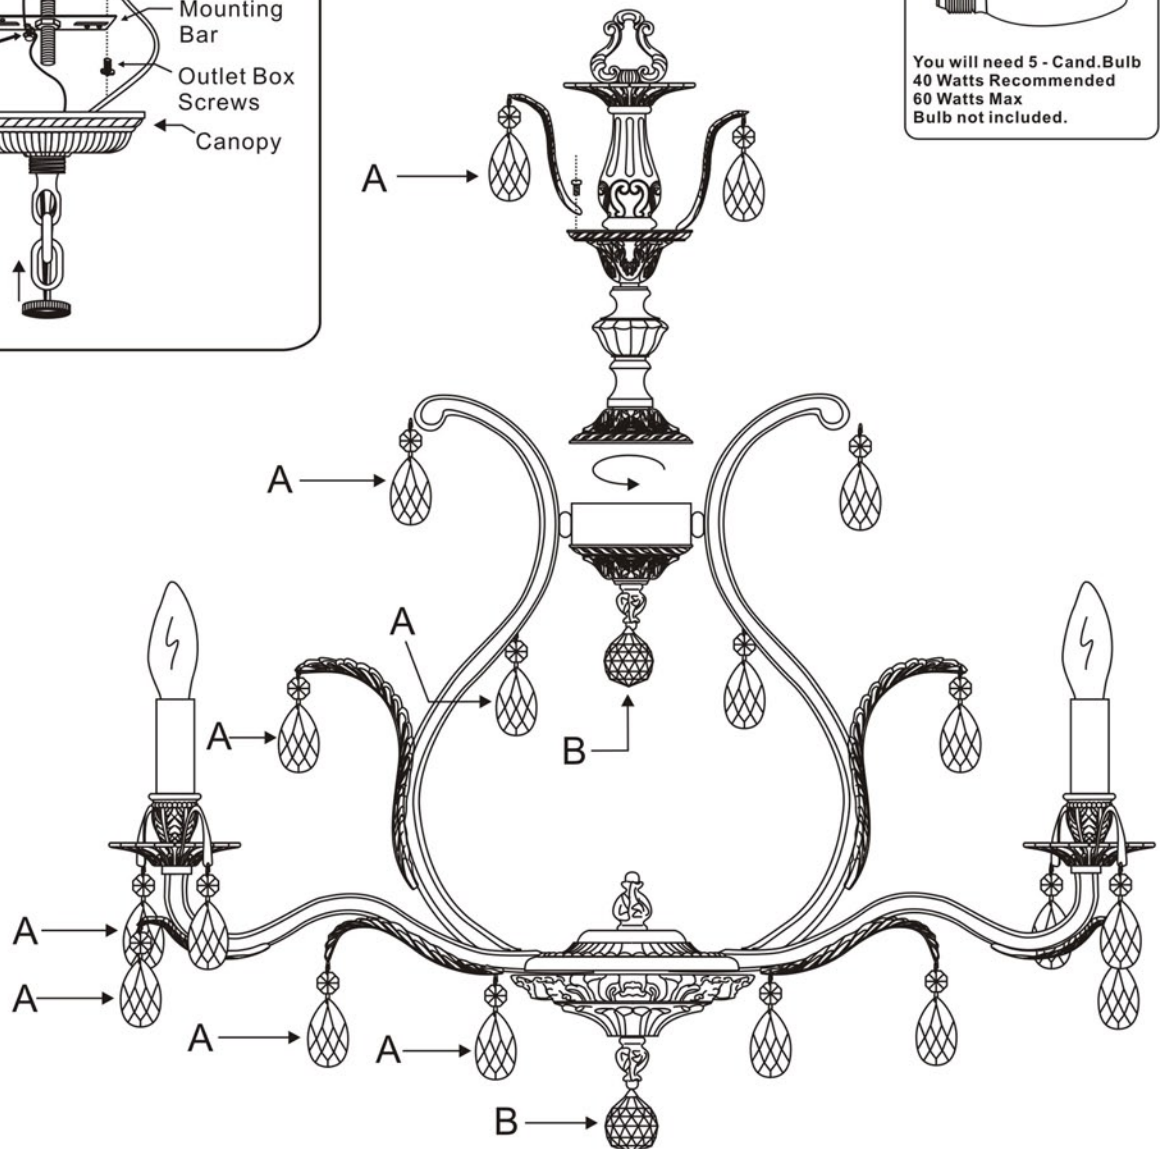

CRYST RAMA

1958

95 Cantiague Rock Road, Westbury NY 11590

ph:516.931.9090 fax: 516. 931.1254

info@crystorama.com www.crystorama.com

MODEL#:5565-MWP ASSEMBLY AND DRESSING INSTRUCTIONS

WARNING:

Electrical Danger Turn Power Off

All electrical components must be installed by a licensed electrician in accordance with the National Electric Code and the appropriate local electrical codes.

You will need 5 - Cand. Bulb
40 Watts Recommended
60 Watts Max
Bulb not included.

A=  (14mm+50mm)*45sets

B=  40mm*2sets