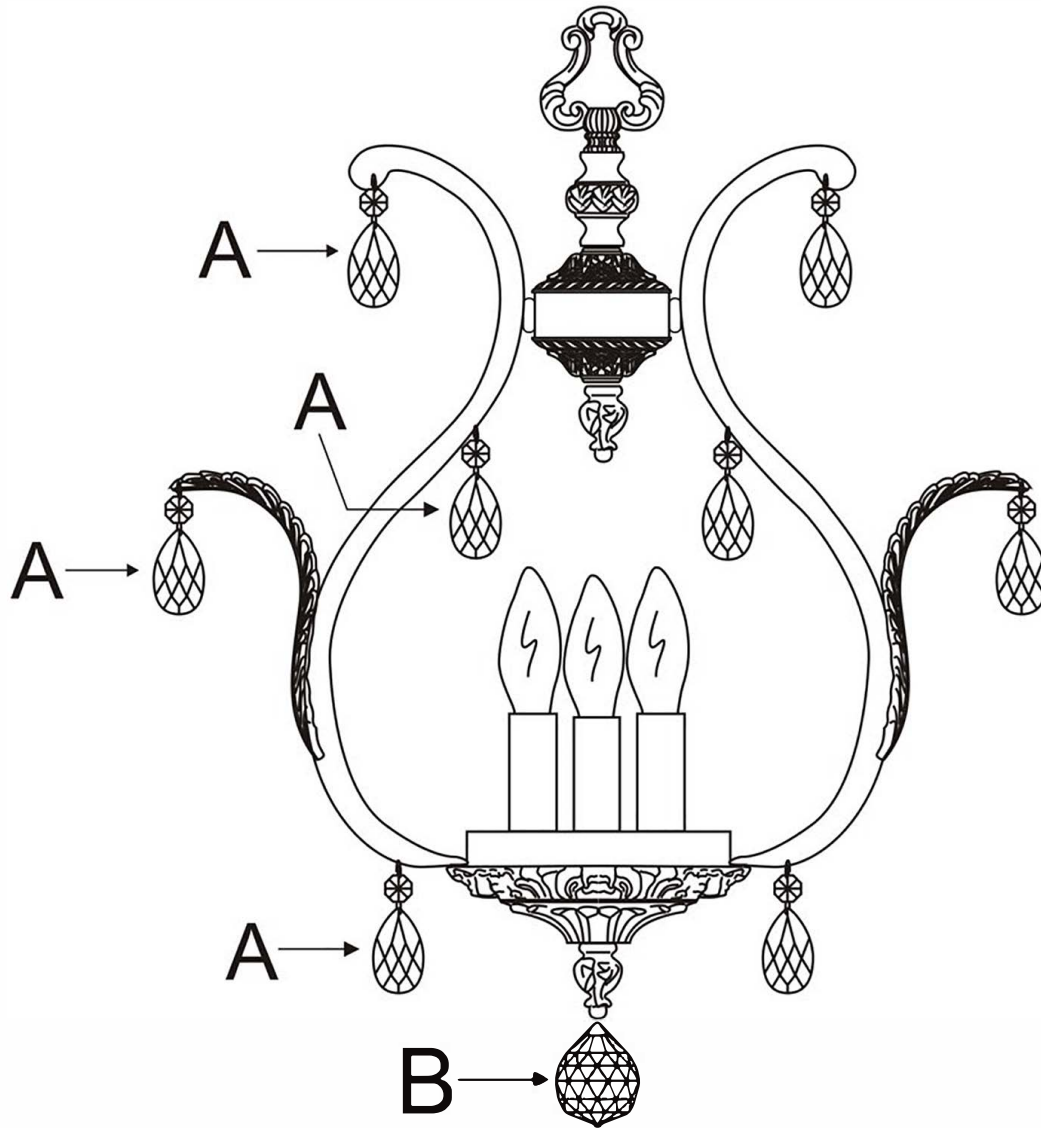

CRYST RAMA

1958

95 Cantiague Rock Road, Westbury NY 11590

ph:516.931.9090 fax: 516. 931.1254

info@crystorama.com www.crystorama.com

MODEL#:5560

ASSEMBLY AND DRESSING INSTRUCTIONS

WARNING:
Electrical Danger Turn Power Off

All electrical components must be installed by a licensed electrician in accordance with the National Electric Code and the appropriate local electrical codes.

For Ceiling.

For Hanging.

A =  (14mm+50mm) * 20sets