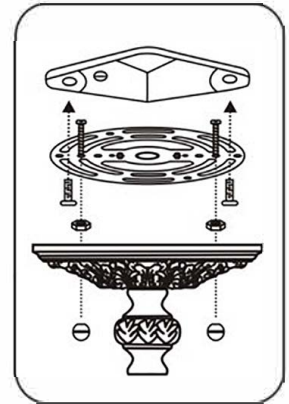

All electrical components must be installed by a licensed electrician in accordance with the National Electric Code and the appropriate local electrical codes.

For Ceiling.

For Hanging.

A =  (14mm+50mm) * 20sets