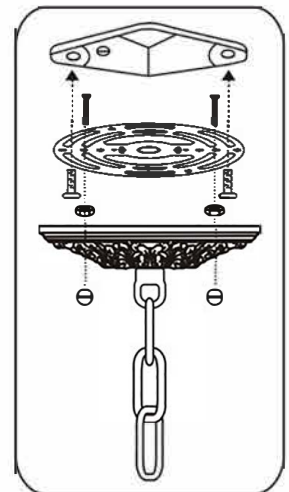

All electrical components must be installed by a licensed electrician in accordance with the National Electric Code and the appropriate local electrical codes.

For Ceiling.

For Hanging.

A =  (14mm+50mm) * 20sets

B =  40mm * 1sets

You will need 3 - Cand.Bulb
40 Watts Recommended
60 Watts Max
Bulb not included.